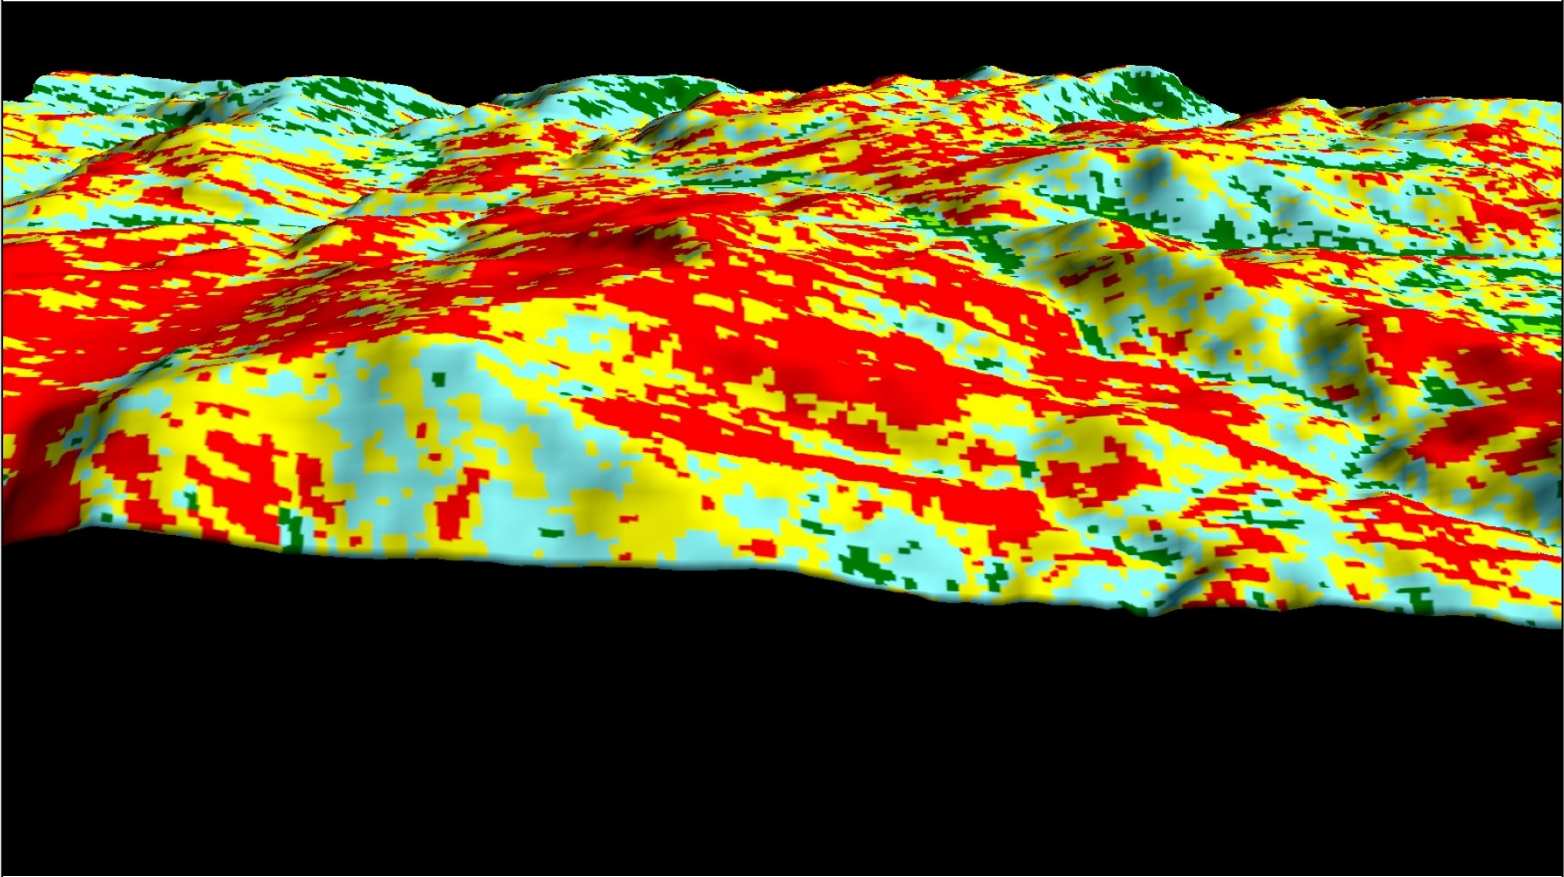

High Park Fire 3d Western Area Burn Severity

Document Name: 3d_burnseverity1
Date: 1/28/2017
Map created by M. Tuffly of
ERIA Consultants, LLC
<http://www.eriaconsultants.com>