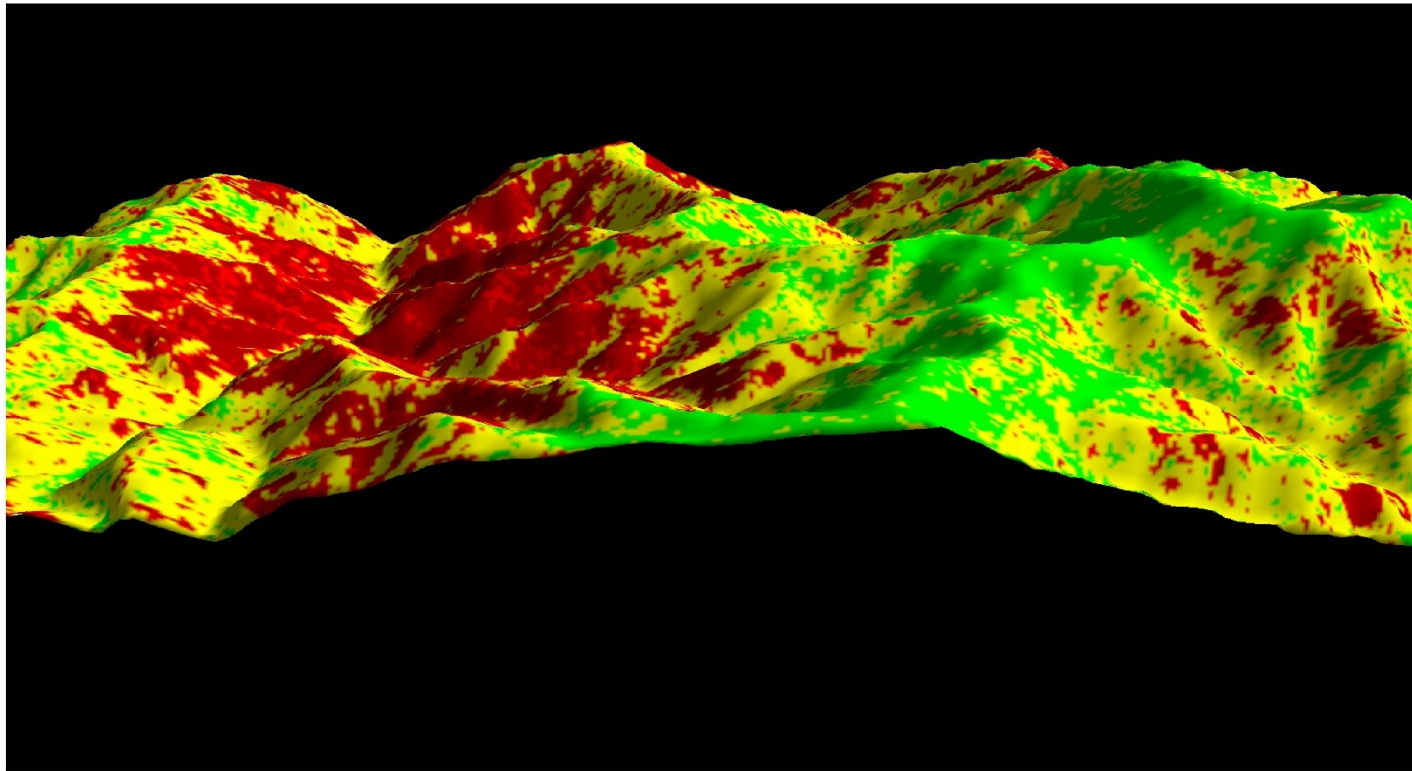

Happy Camp Fire Complex 3D with NAIP Imagery

Document Name: 3d_Naip1_H_camp
Date: 1/28/2017
Map created by M. Tuffly of
ERIA Consultants, LLC
<http://www.eriaconsultants.com>

Happy Camp Fire Complex 3D with Burn Severity

Burn Severity
Unburned
Low
Moderate
High

Document Name: 3d_bs1_H_camp
Date: 1/28/2017
Map created by M. Tuffly of
ERIA Consultants, LLC
<http://www.eriaconsultants.com>

High Park Fire 3d Western Area NAIP Imagery

Document Name: 3d_Naip1
Date: 1/28/2017
Map created by M. Tuffly of
ERIA Consultants, LLC
<http://www.eriaconsultants.com>

High Park Fire 3d Western Area Burn Severity

Document Name: 3d_burnseverity1
Date: 1/28/2017
Map created by M. Tuffly of
ERIA Consultants, LLC
<http://www.eriaconsultants.com>