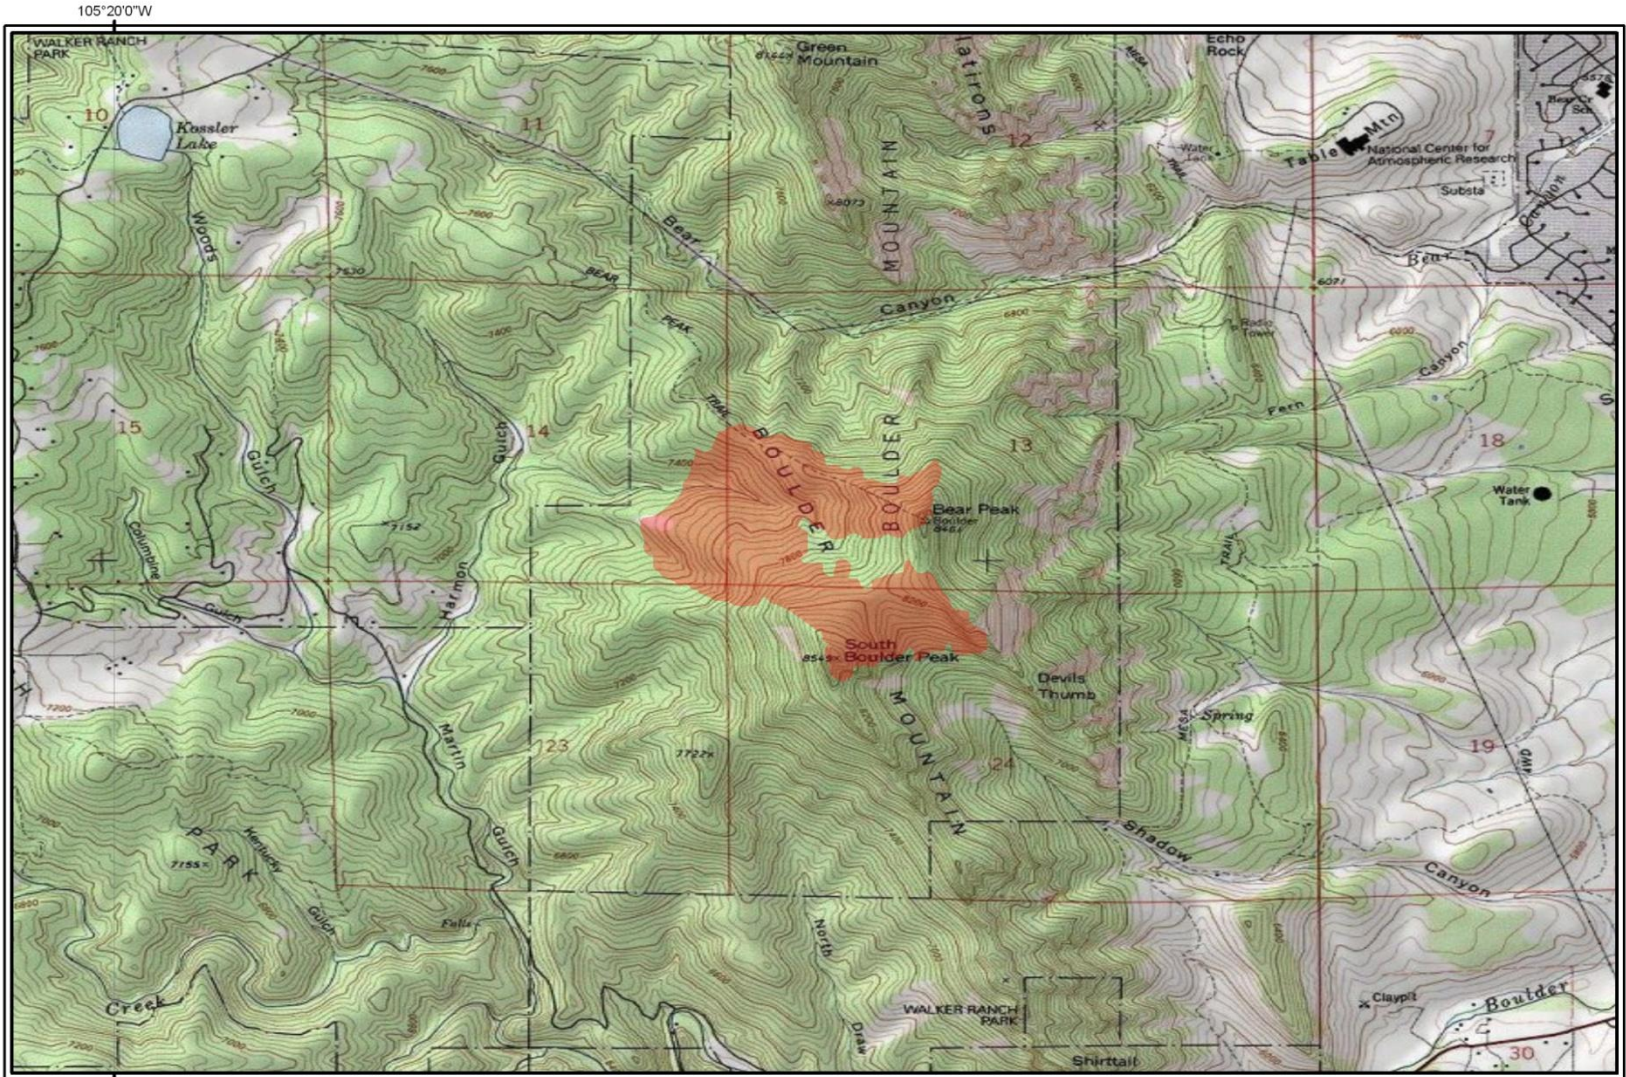

# Flagstaff Fire Extent (Morning of 6/27/2012)

## Legend

 Boundary 6\_26\_2012

Map created by ERIA Consultants, LLC  
<http://www.eriaconsultants.com>  
 mtuffly@eriaconsultants.com  
 date:6/28/2012  
 Fire Perimeter data area from  
 USGS GEOMAC (<http://www.geomac.gov>)  
 Fire Perimeter are current from the morning  
 of 6/27/2012.