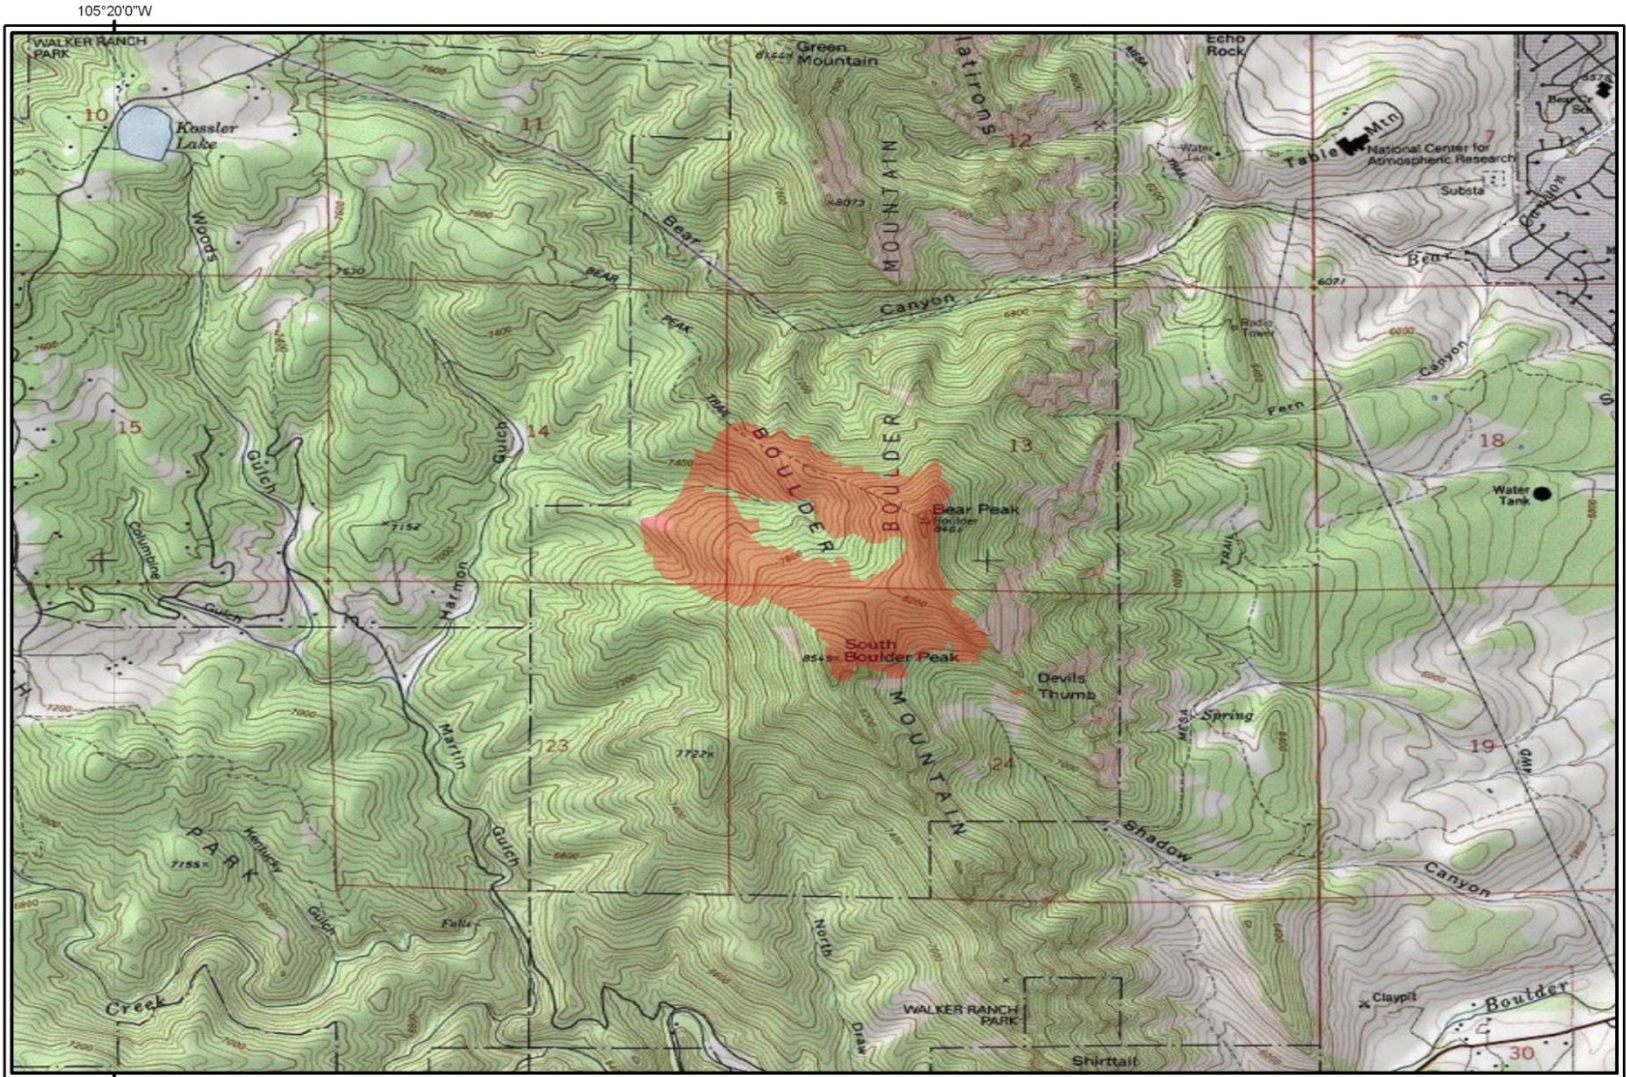

## Legend

 Boundary 6\_26\_2012

Map created by ERIA Consultants, LLC  
<http://www.eriaconsultants.com>  
 mtuffly@eriaconsultants.com  
 date:6/28/2012  
 Fire Perimeter data area from  
 USGS GEOMAC (<http://www.geomac.gov>)  
 Fire Perimeter are current from the morning  
 of 6/27/2012.

# Flagstaff Fire Extent (Evening of 6/29/2012)