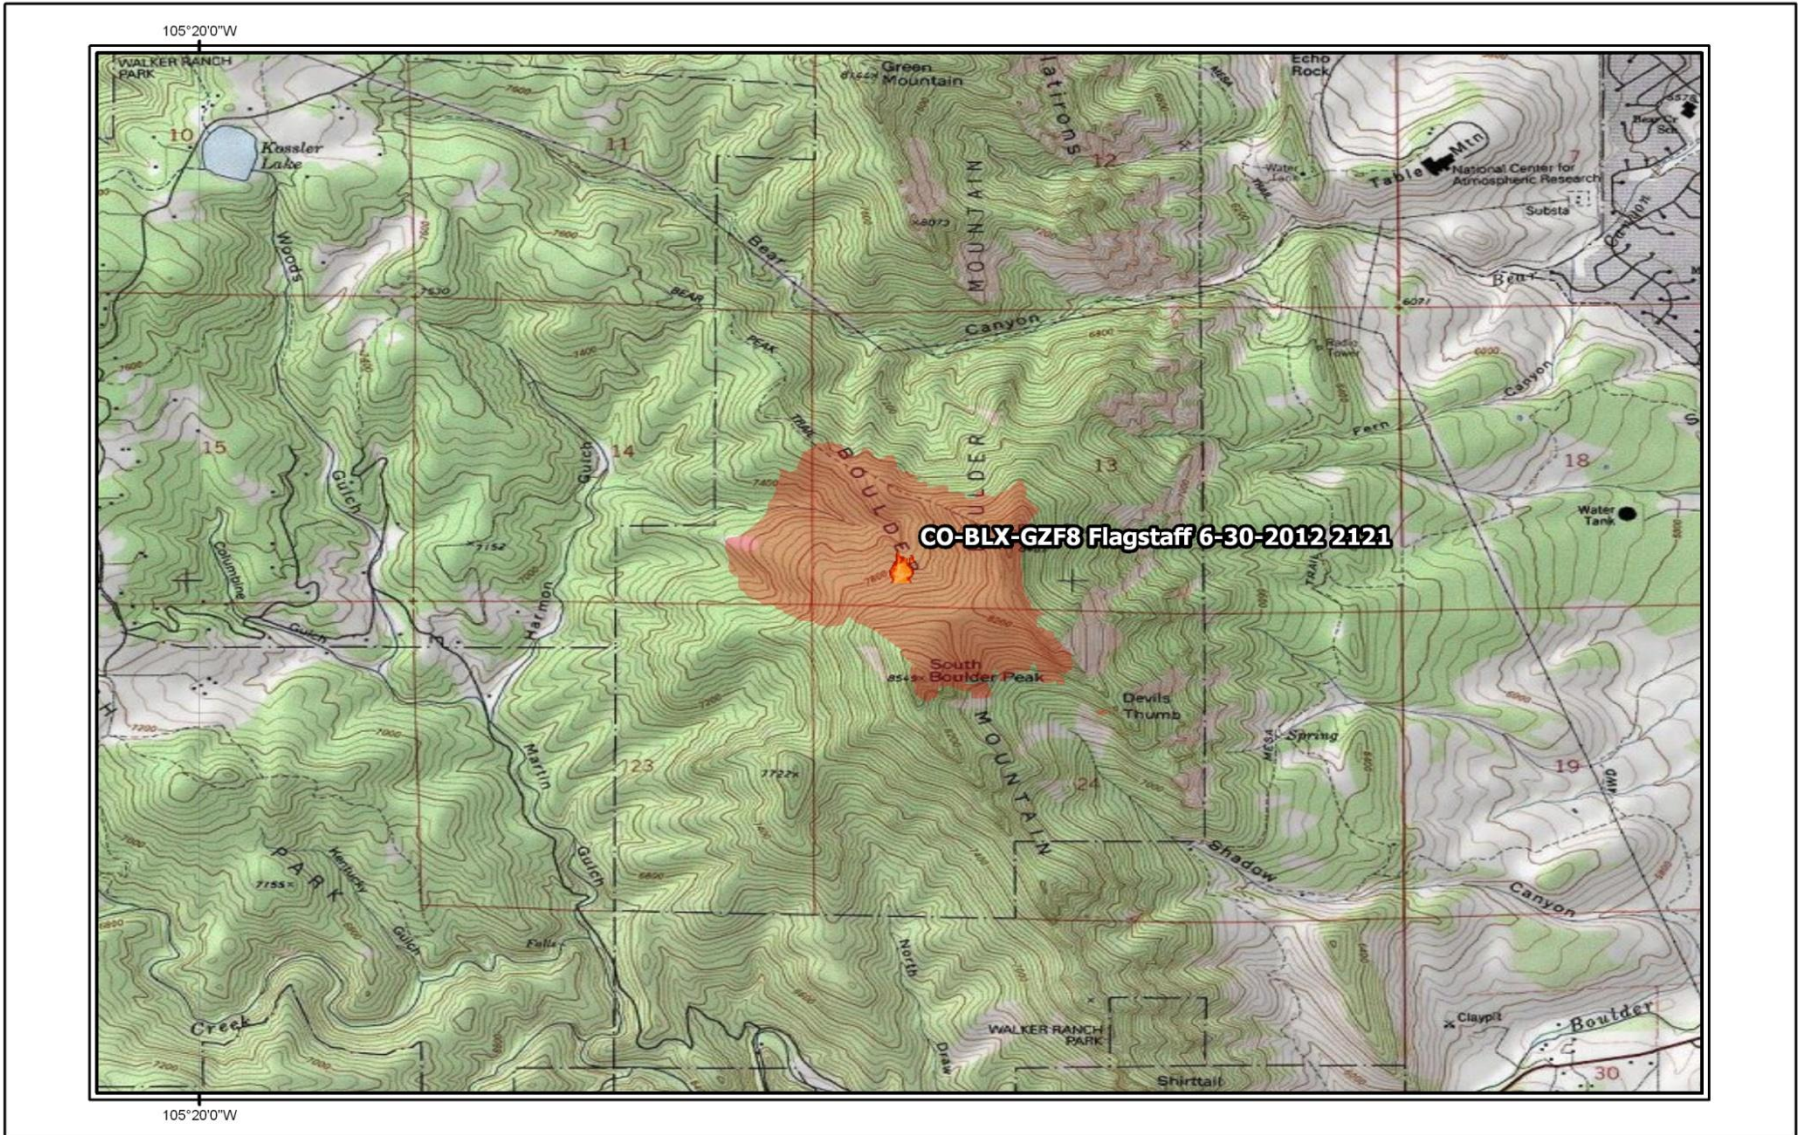

Flagstaff Fire Extent (Evening of 6/30/2012)