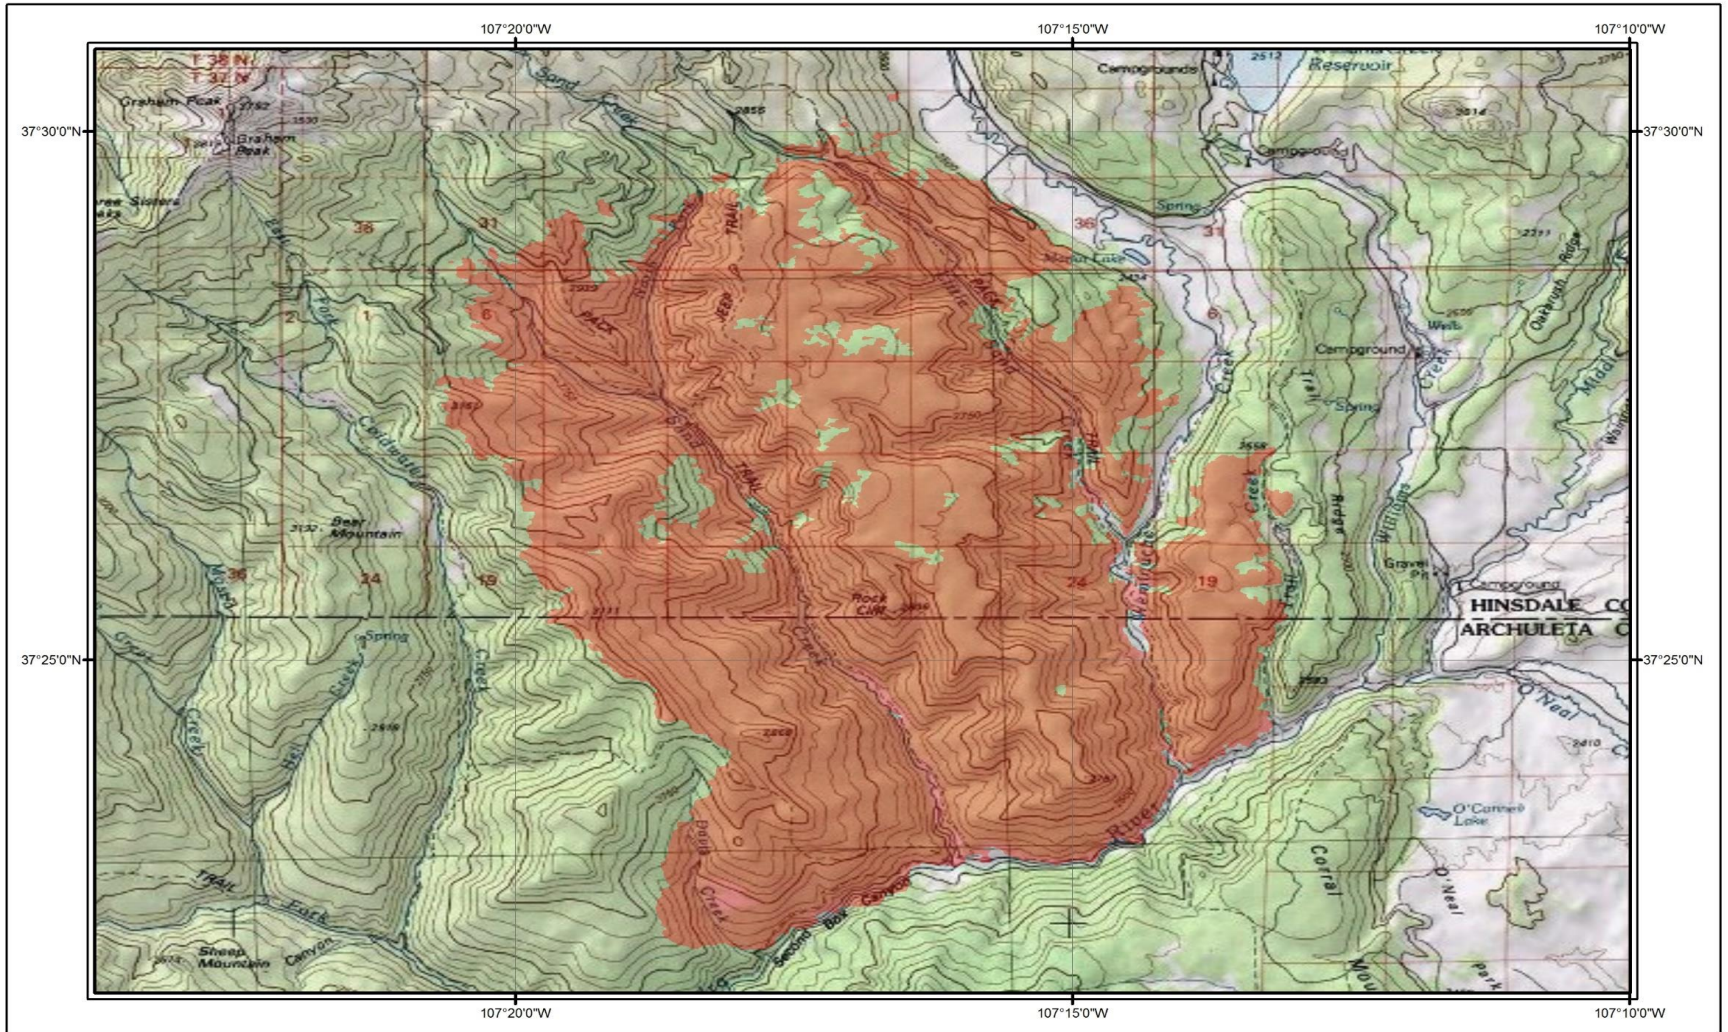

# Little Sand Fire Extent (Morning of 6/27/2012)

## Legend

 Boundary 6\_26\_2012

Map created by ERIA Consultants, LLC  
<http://www.eriaconsultants.com>  
 mtuffly@eriaconsultants.com  
 date: 6/28/2012  
 Fire Perimeter data area from  
 USGS GEOMAC (<http://www.geomac.gov>)  
 Fire Perimeter are current from the morning  
 of 6/27/2012.