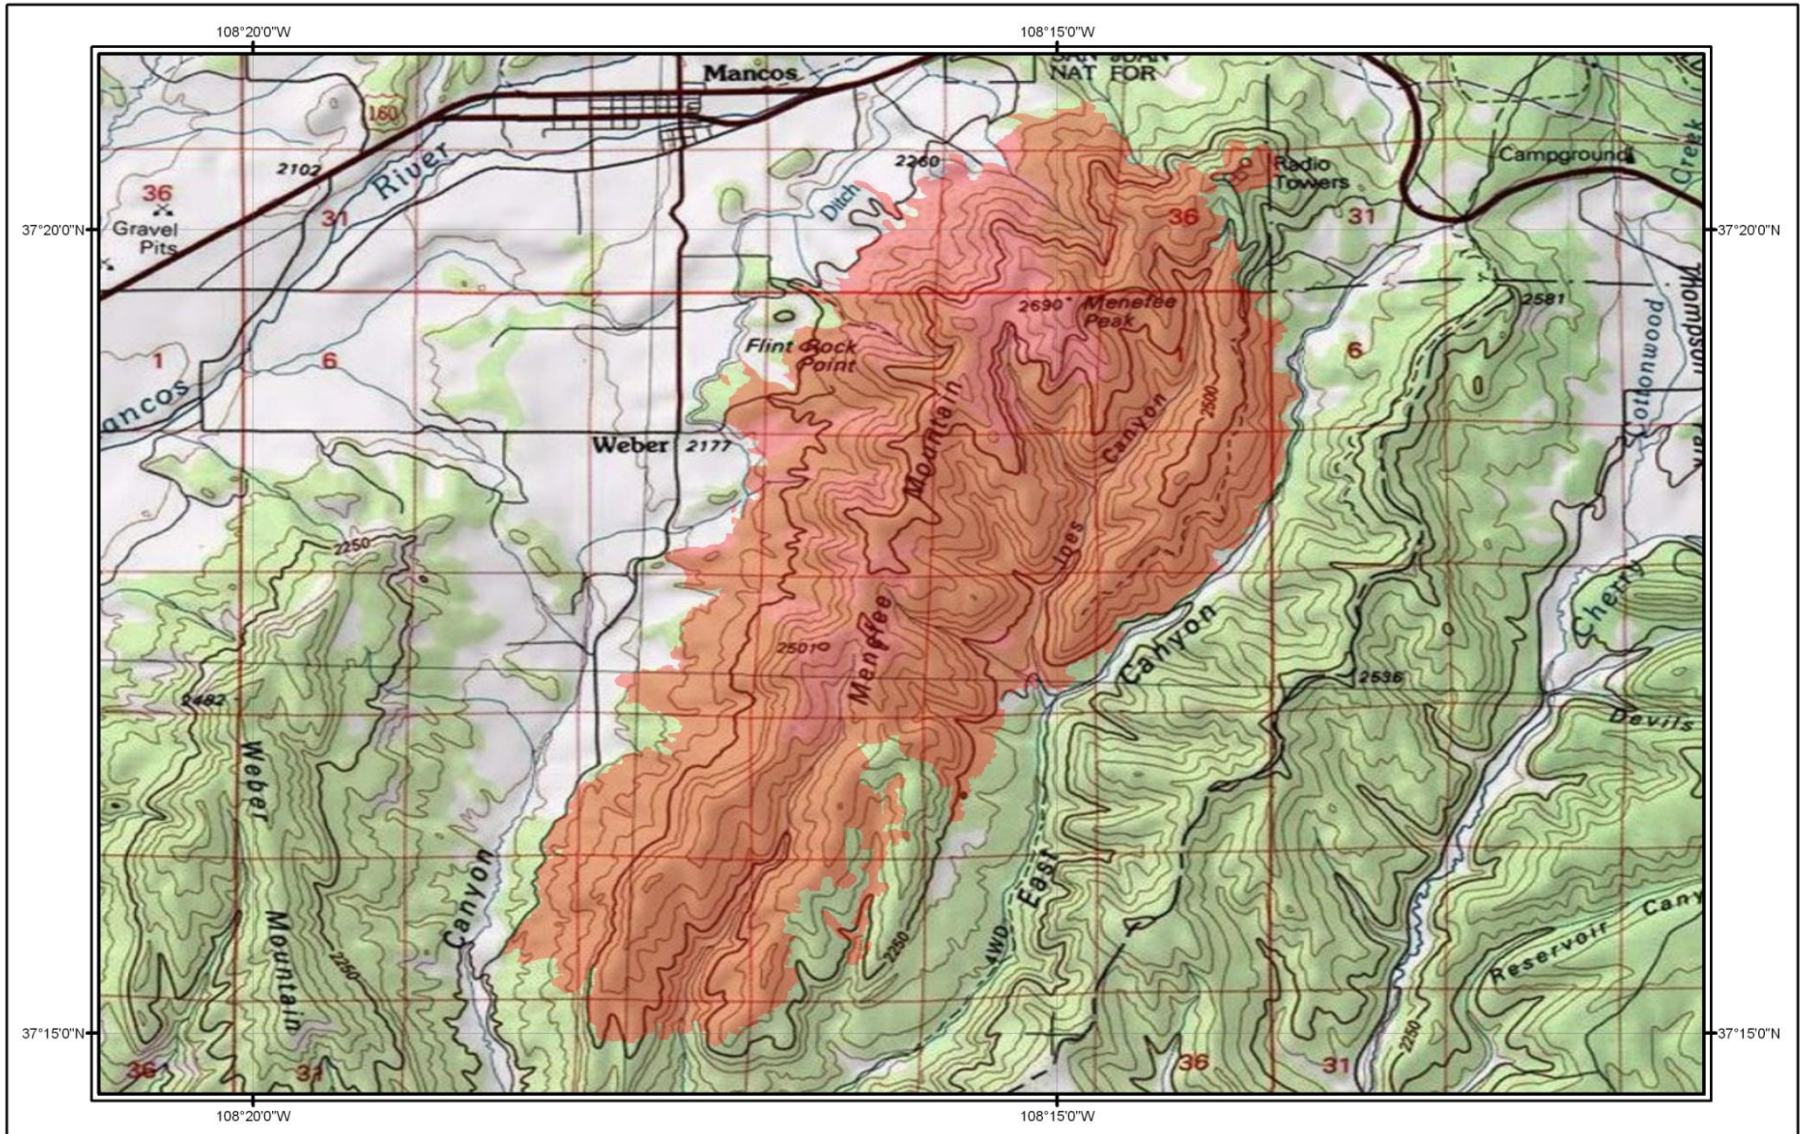

# Weber Fire Extent (Morning of 6/27/2012)

## Legend

 Boundary 6\_27\_2012

Map created by ERIA Consultants, LLC  
<http://www.eriaconsultants.com>  
 mtuffly@eriaconsultants.com  
 date:6/29/2012  
 Fire Perimeter data area from  
 USGS GEOMAC (<http://www.geomac.gov>)  
 Fire Perimeter are current from the morning  
 of 6/27/2012.

# Weber Fire Extent (Evening of 6/28/2012)