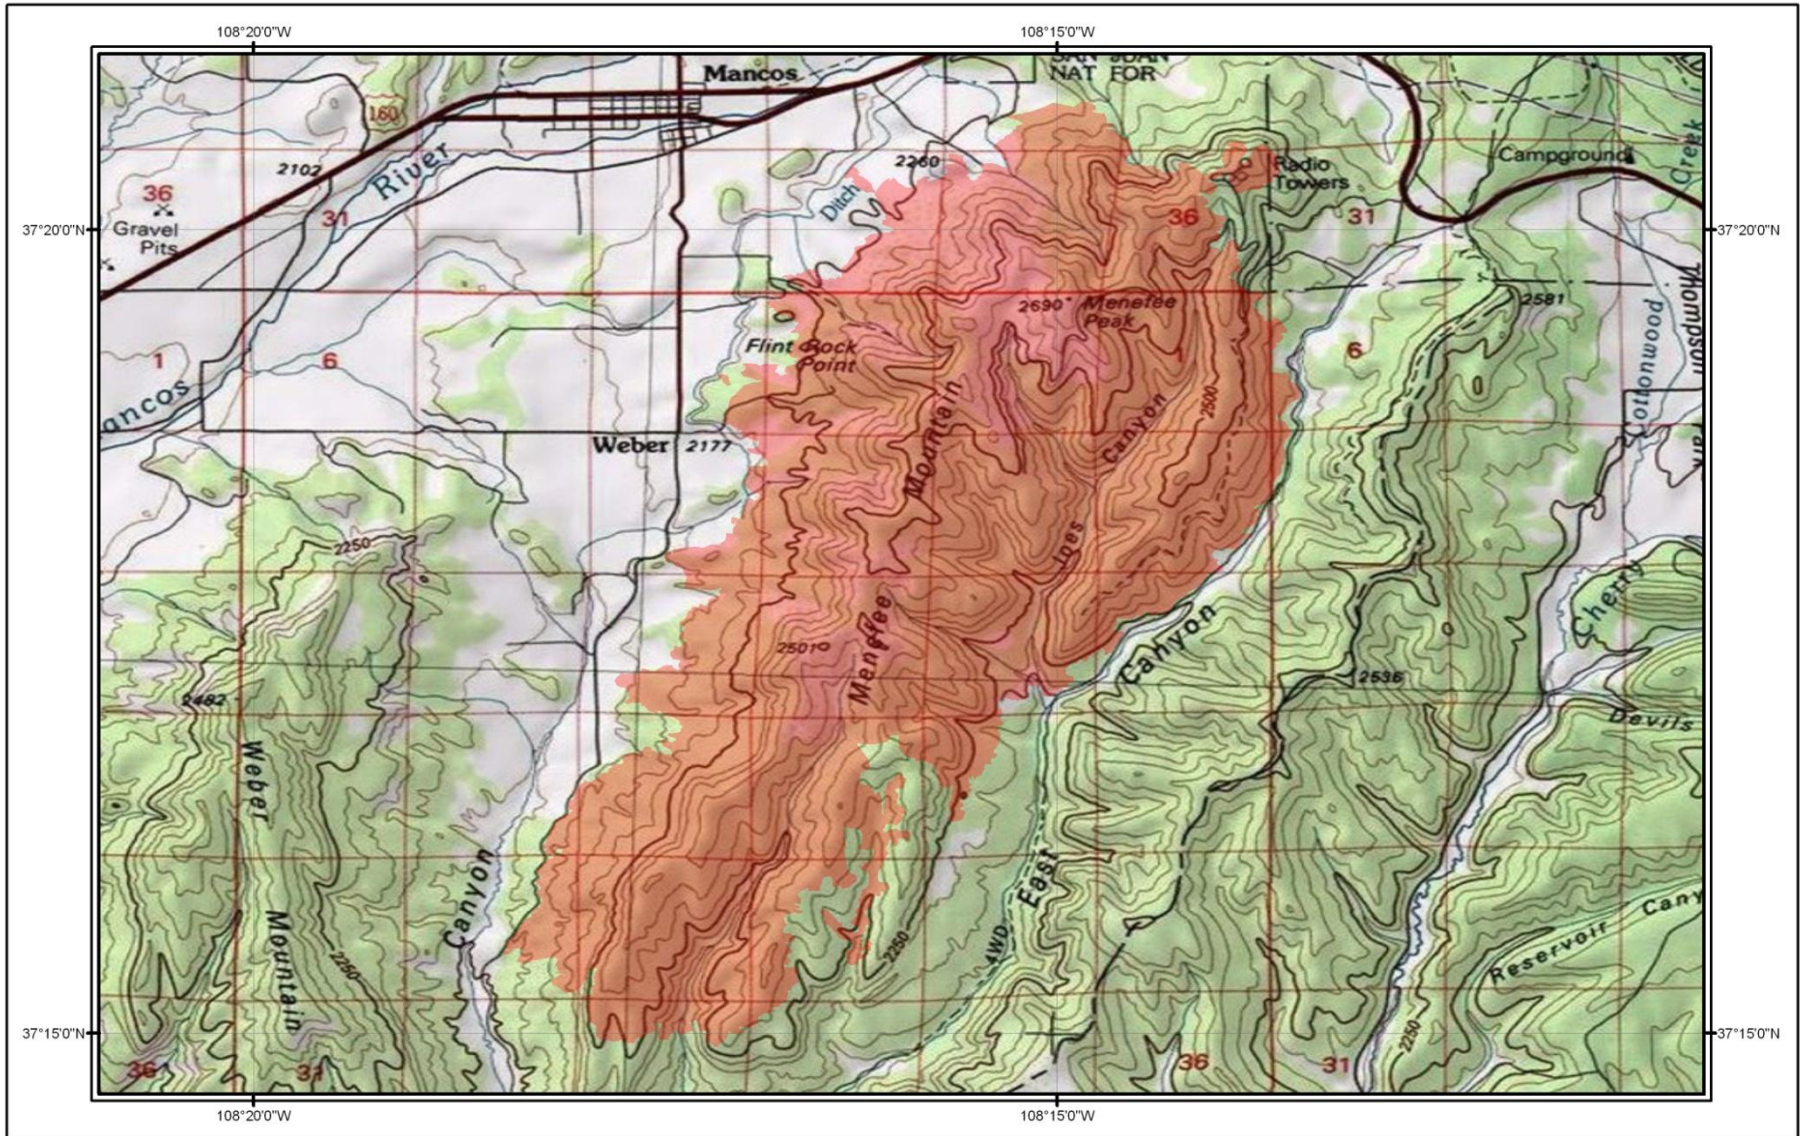

# Weber Fire Extent (Morning of 6/27/2012)

## Legend

 Boundary 6\_27\_2012

Map created by ERIA Consultants, LLC  
<http://www.eriaconsultants.com>  
 mtuffly@eriaconsultants.com  
 date:6/29/2012  
 Fire Perimeter data area from  
 USGS GEOMAC (<http://www.geomac.gov>)  
 Fire Perimeter are current from the morning  
 of 6/27/2012.

# Weber Fire Extent (Evening of 6/28/2012)