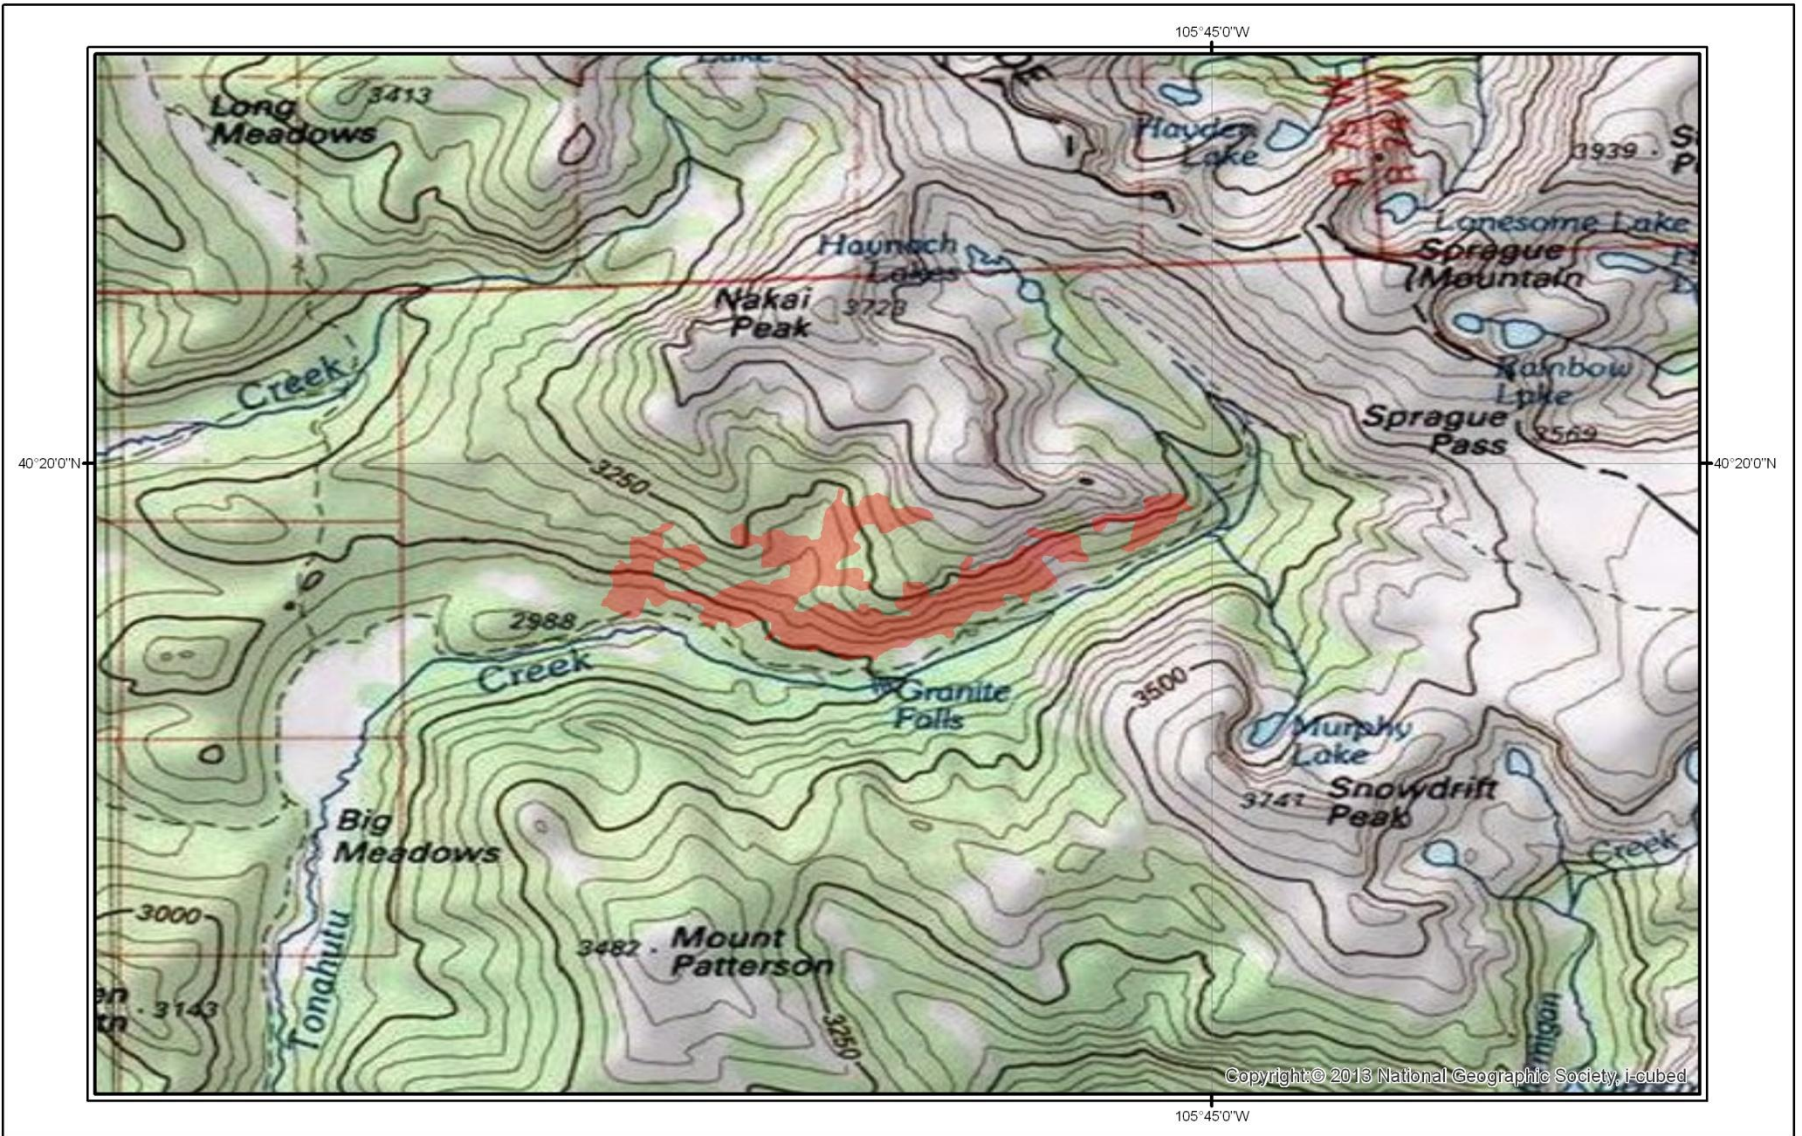

Big Meadow Fire Extent (Evening of 6/13/2013)

Legend

 Big Meadow Fire

Fire Size is 333 Acres

Map created by ERIA Consultants, LLC
<http://www.eriaconsultants.com>
mtuffly@eriaconsultants.com
date:6/13/2013
Fire Perimeter data area from
USGS GEOMAC (<http://www.geomac.gov>)
Fire Perimeter are current from the evening
of 6/13/2013.

Big Meadow Fire Extent (Evening of 6/14/2013)

Legend

 Big Meadow Fire Boundary

Fire Size is 341 Acres

Map created by ERIA Consultants, LLC
<http://www.eriaconsultants.com>
 mtuffly@eriaconsultants.com
 date:6/14/2013
 Fire Perimeter data area from
 USGS GEOMAC (<http://www.geomac.gov>)
 Fire Perimeter are current from the evening
 of 6/14/2013.

Big Meadow Fire Extent (Evening of 6/24/2013)

Legend

 Big Meadow Fire Boundary

Fire Size is 648 Acres

Map created by ERIA Consultants, LLC
<http://www.eriaconsultants.com>
 mtuffly@eriaconsultants.com
 date:6/26/2013
 Fire Perimeter data area from
 USGS GEOMAC (<http://www.geomac.gov>)
 Fire Perimeter are current from the evening
 of 6/26/2013.