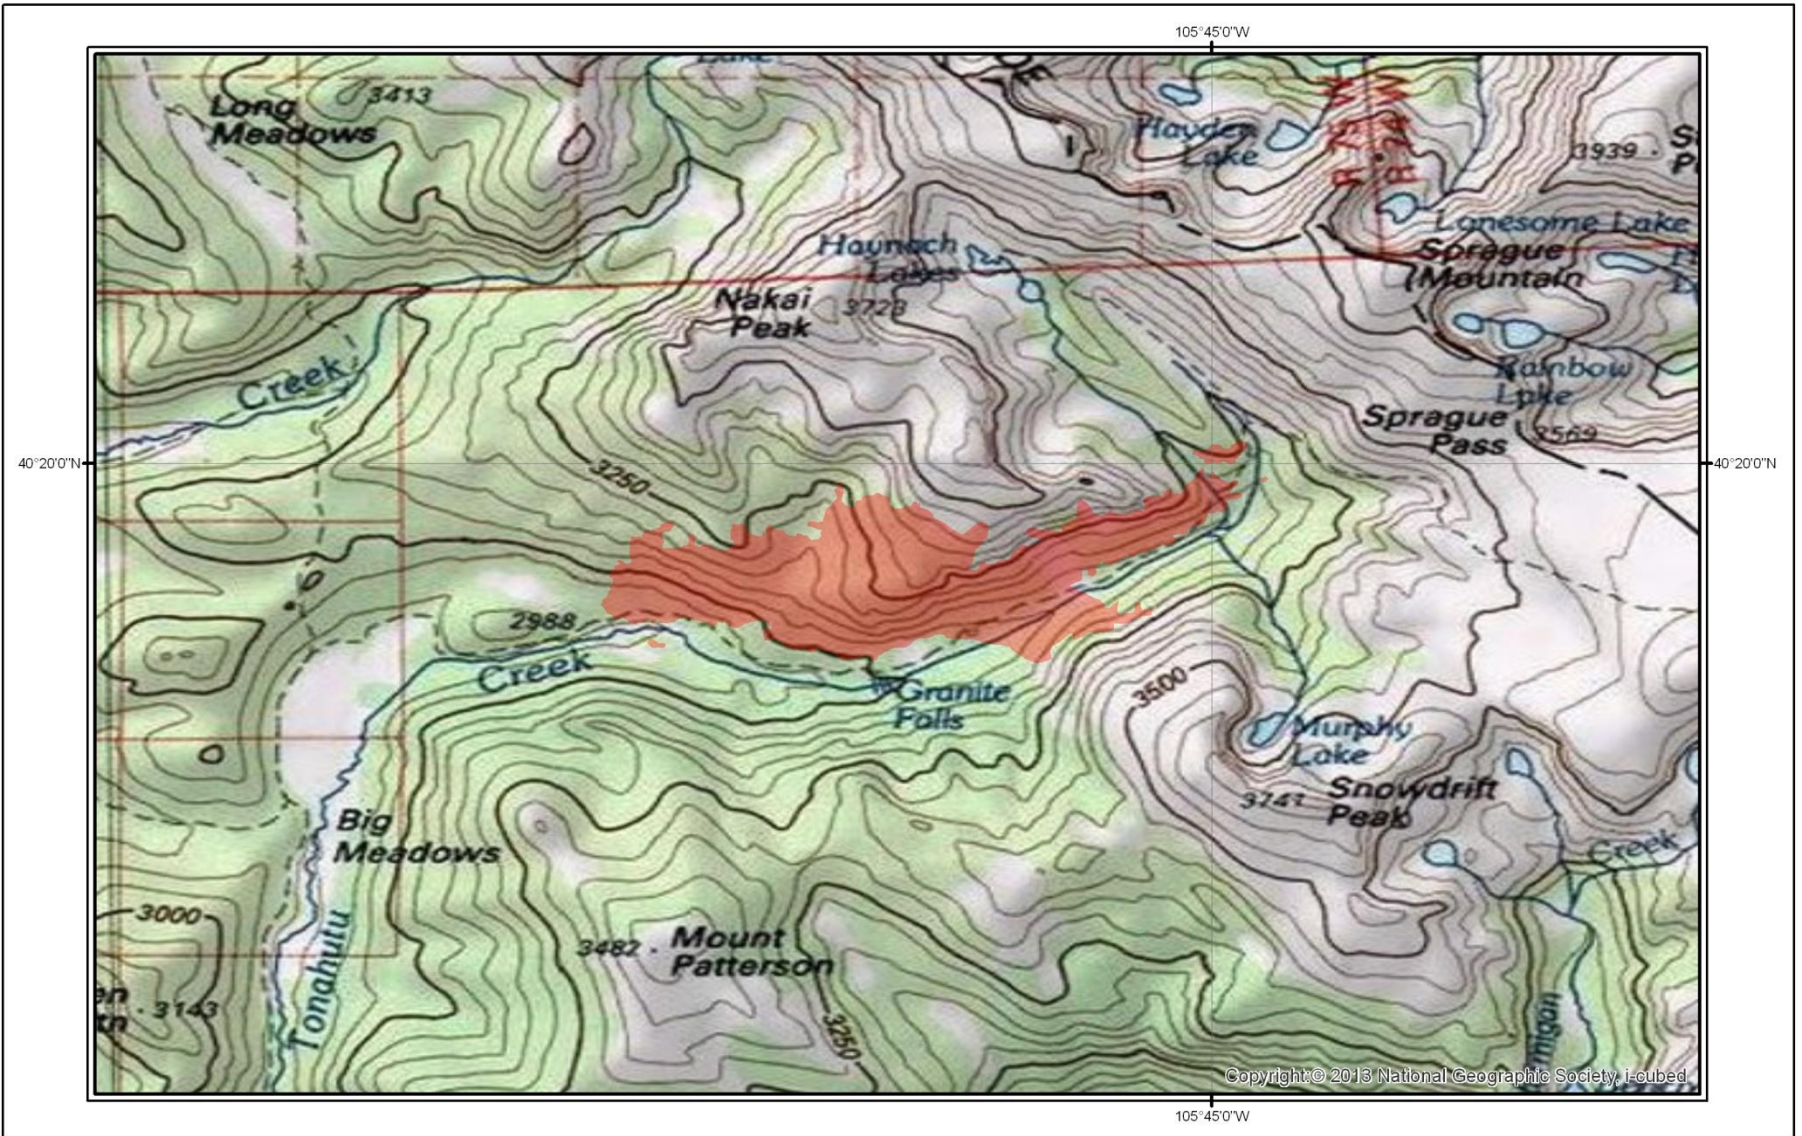

Big Meadow Fire Extent (Evening of 6/13/2013)

Legend

 Big Meadow Fire

Fire Size is 333 Acres

Map created by ERIA Consultants, LLC
<http://www.eriaconsultants.com>
mtuffly@eriaconsultants.com
date:6/13/2013
Fire Perimeter data area from
USGS GEOMAC (<http://www.geomac.gov>)
Fire Perimeter are current from the evening
of 6/13/2013.

Big Meadow Fire Extent (Evening of 6/14/2013)

Legend

 Big Meadow Fire Boundary

Fire Size is 341 Acres

Map created by ERIA Consultants, LLC
<http://www.eriaconsultants.com>
 mtuffly@eriaconsultants.com
 date:6/14/2013
 Fire Perimeter data area from
 USGS GEOMAC (<http://www.geomac.gov>)
 Fire Perimeter are current from the evening
 of 6/14/2013.

Big Meadow Fire Extent (Evening of 6/24/2013)

Legend

 Big Meadow Fire Boundary

Fire Size is 648 Acres

Map created by ERIA Consultants, LLC
<http://www.eriaconsultants.com>
 mtuffly@eriaconsultants.com
 date:6/26/2013
 Fire Perimeter data area from
 USGS GEOMAC (<http://www.geomac.gov>)
 Fire Perimeter are current from the evening
 of 6/26/2013.