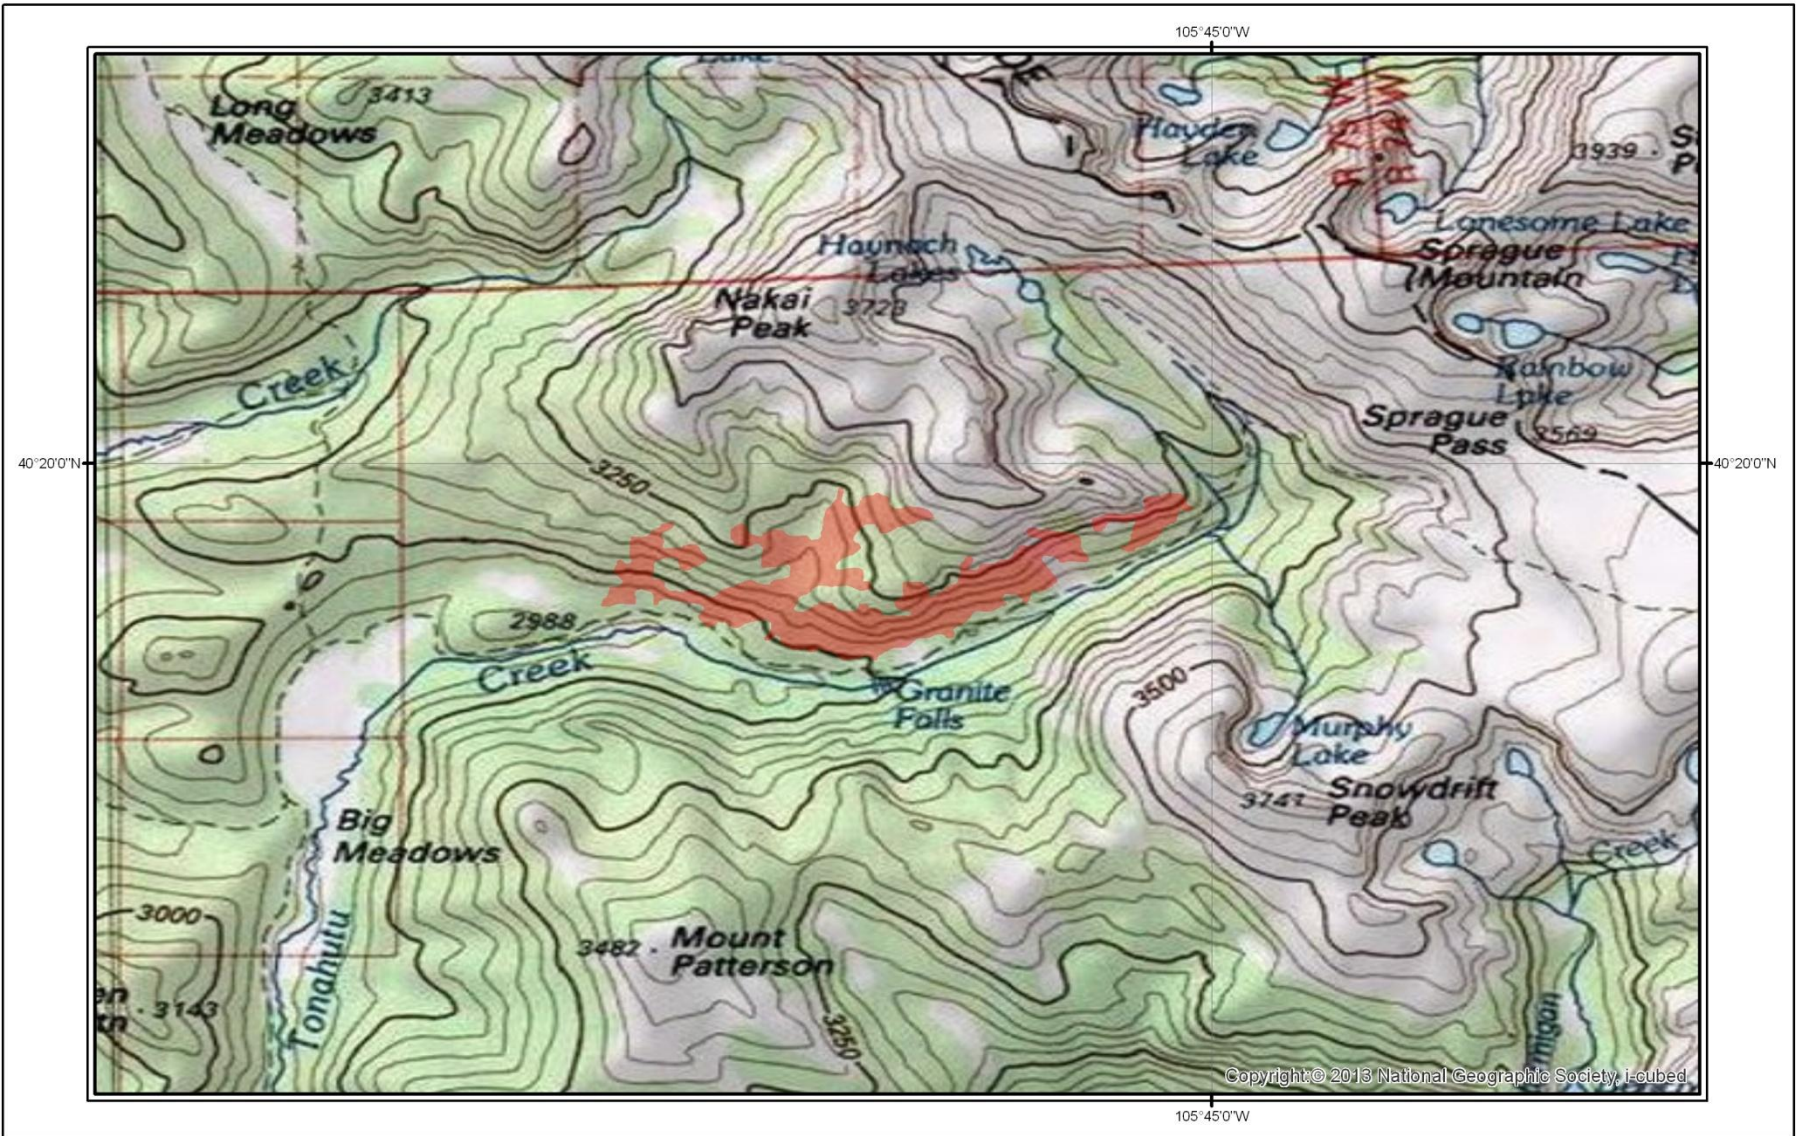

Big Meadow Fire Extent (Evening of 6/13/2013)

Legend

 Big Meadow Fire

Fire Size is 333 Acres

Map created by ERIA Consultants, LLC
<http://www.eriaconsultants.com>
mtuffly@eriaconsultants.com
date:6/13/2013
Fire Perimeter data area from
USGS GEOMAC (<http://www.geomac.gov>)
Fire Perimeter are current from the evening
of 6/13/2013.

Big Meadow Fire Extent (Evening of 6/14/2013)

Legend

 Big Meadow Fire Boundary

Fire Size is 341 Acres

Map created by ERIA Consultants, LLC
<http://www.eriaconsultants.com>
 mtuffly@eriaconsultants.com
 date:6/14/2013
 Fire Perimeter data area from
 USGS GEOMAC (<http://www.geomac.gov>)
 Fire Perimeter are current from the evening
 of 6/14/2013.

Big Meadow Fire Extent (Evening of 6/24/2013)

Legend

 Big Meadow Fire Boundary

Fire Size is 648 Acres

Map created by ERIA Consultants, LLC
<http://www.eriaconsultants.com>
 mtuffly@eriaconsultants.com
 date:6/26/2013
 Fire Perimeter data area from
 USGS GEOMAC (<http://www.geomac.gov>)
 Fire Perimeter are current from the evening
 of 6/26/2013.