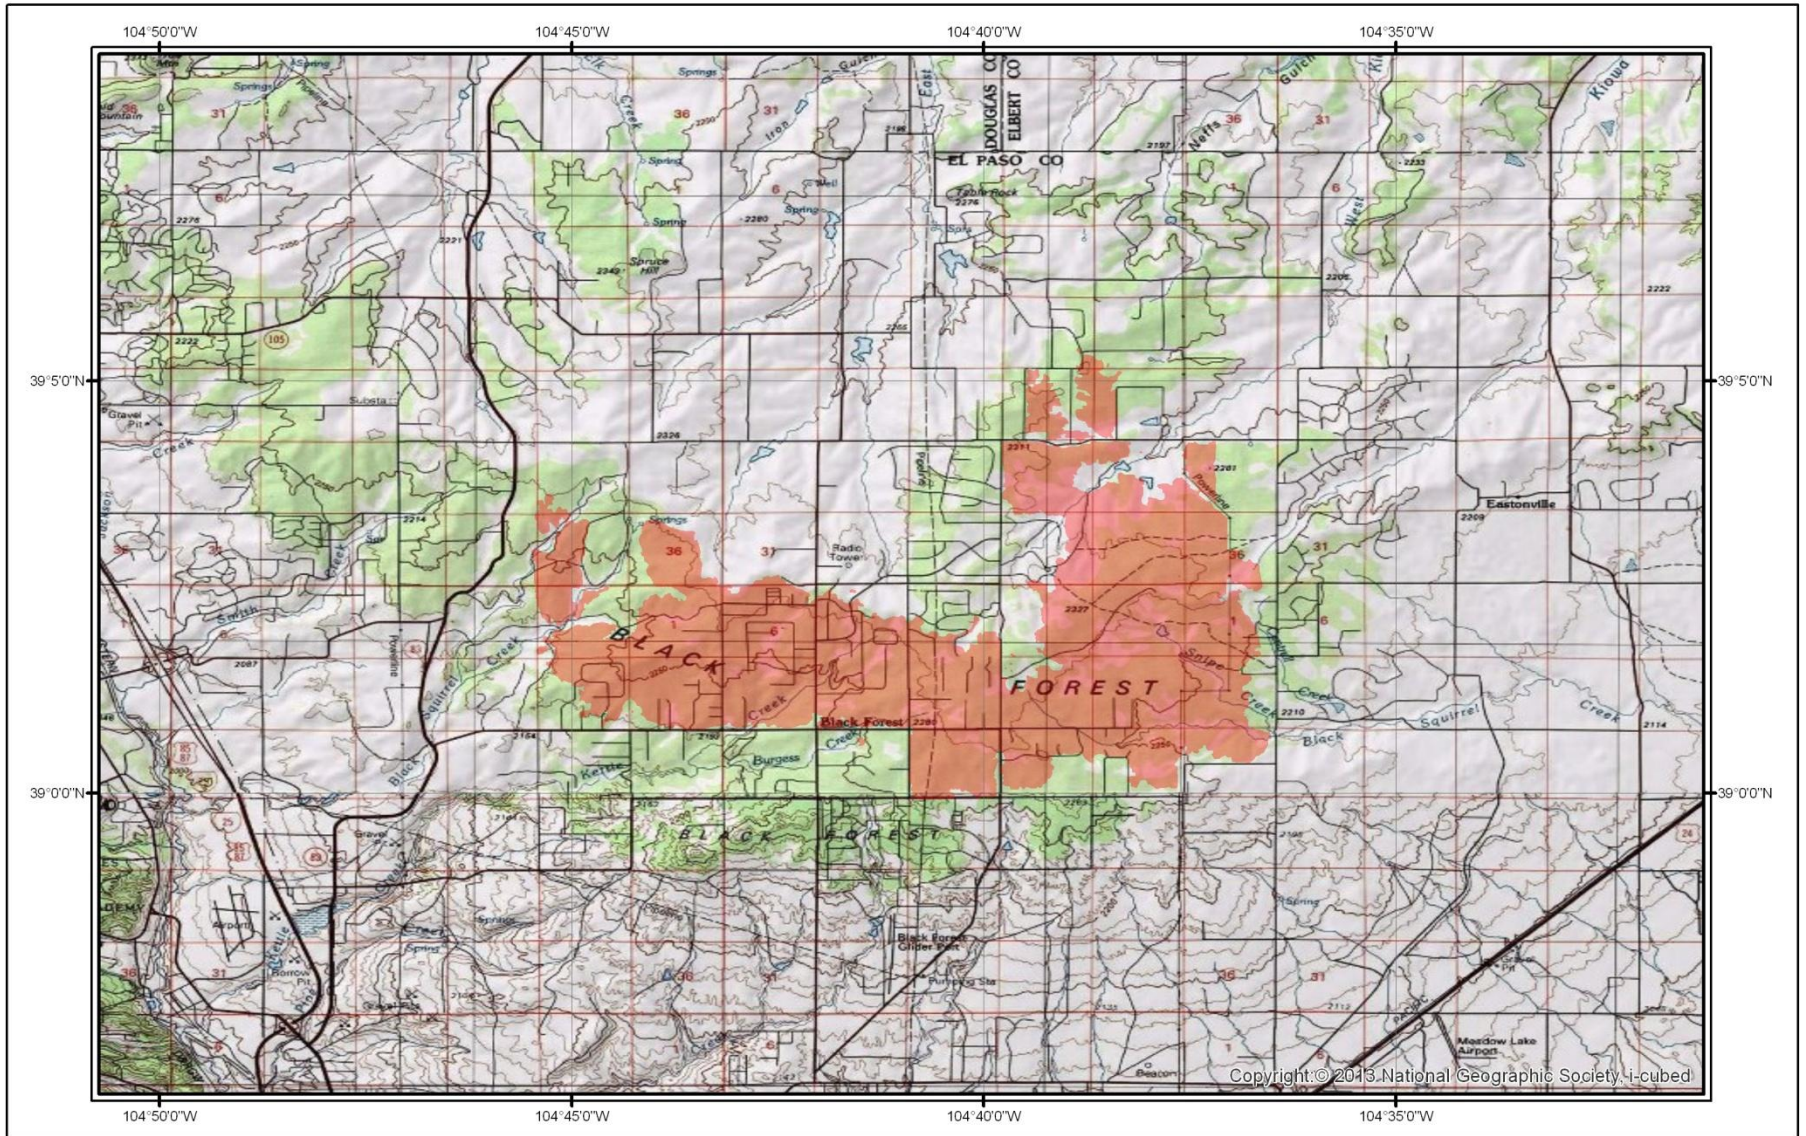

# Black Forest Fire Extent (Evening of 6/13/2013)

## Legend

Black Forest Fire

Fire Size is 12,512 Acres

Map created by ERIA Consultants, LLC  
<http://www.eriaconsultants.com>  
 mtuffly@eriaconsultants.com  
 date:6/13/2013  
 Fire Perimeter data area from  
 USGS GEOMAC (<http://www.geomac.gov>)  
 Fire Perimeter are current from the evening  
 of 6/13/2013.

# Black Forest Fire Extent (Evening of 6/14/2013)

Copyright © 2013 National Geographic Society, i-cubed

## Legend

 Black Forest Boundary

Fire Size is 13,110 Acres

Map created by ERIA Consultants, LLC  
<http://www.eriaconsultants.com>  
 mtuffly@eriaconsultants.com  
 date:6/14/2013  
 Fire Perimeter data area from  
 USGS GEOMAC (<http://www.geomac.gov>)  
 Fire Perimeter are current from the evening  
 of 6/14/2013.