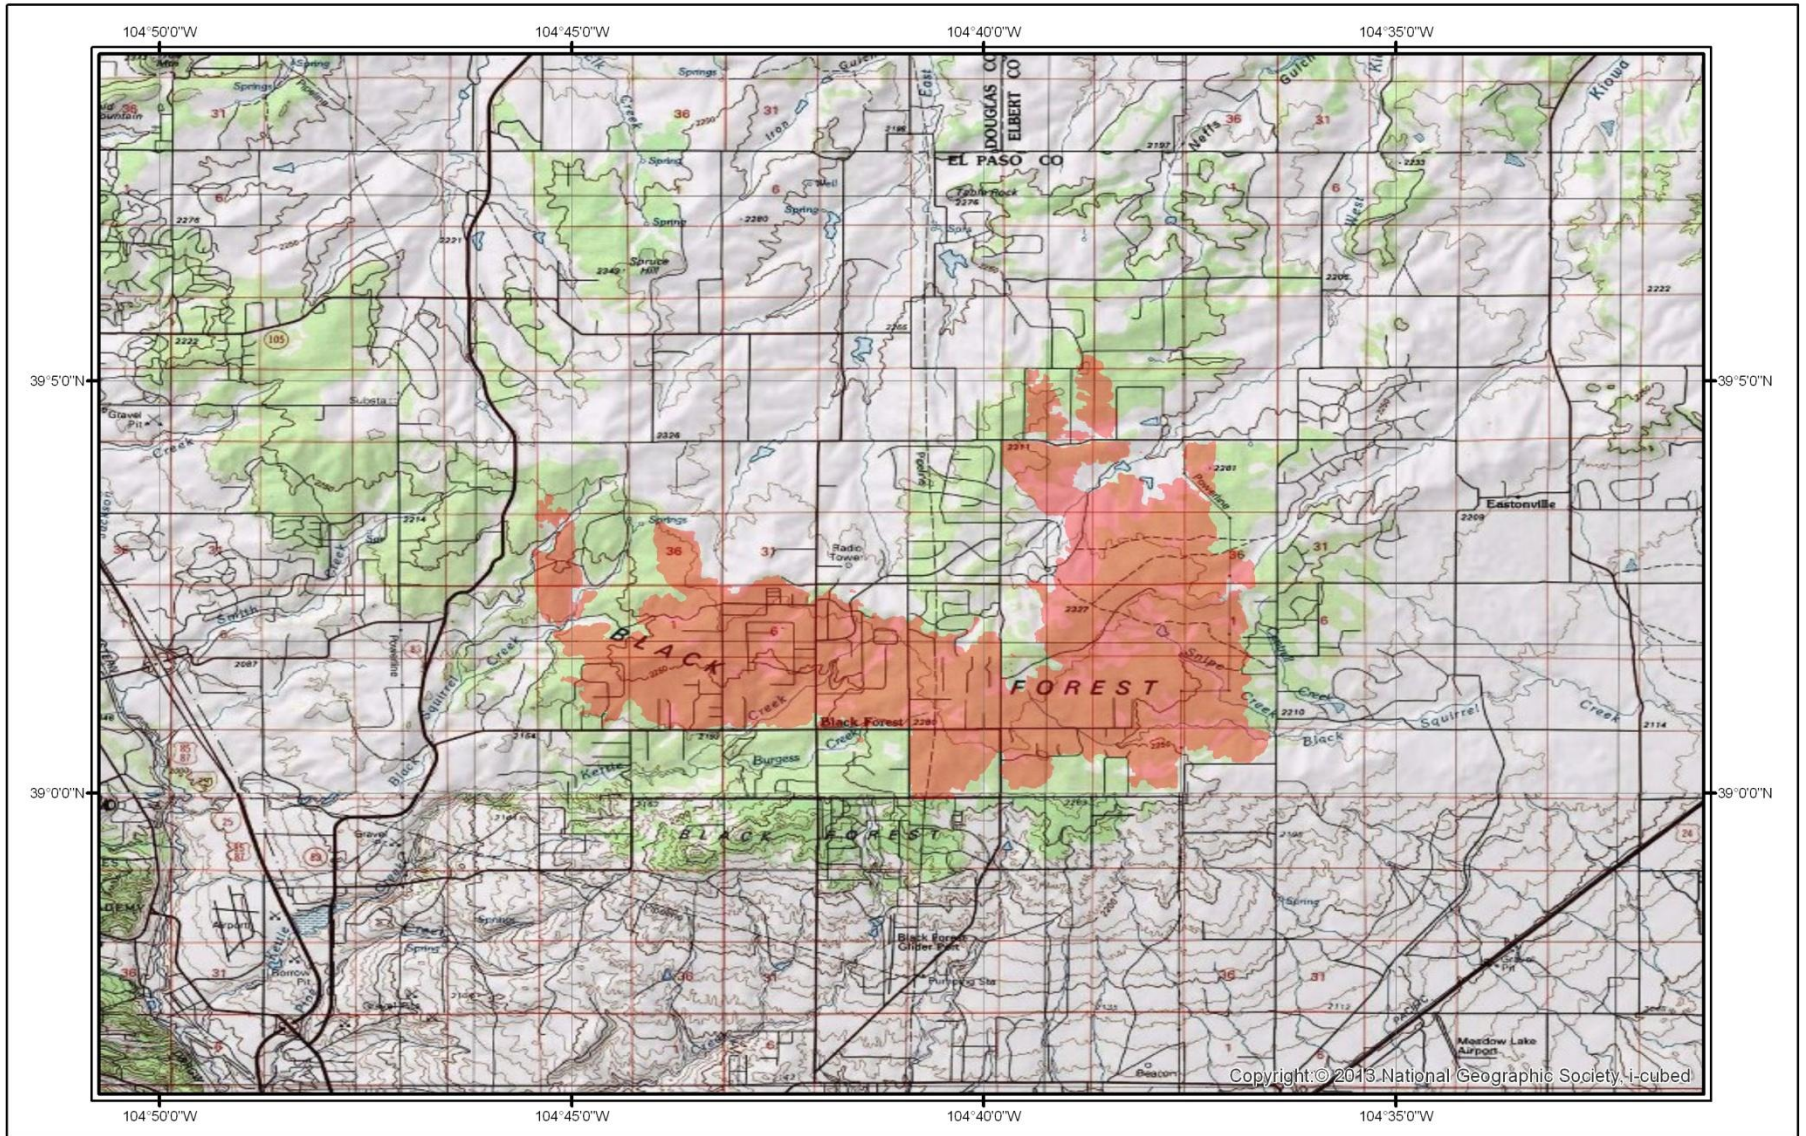

# Black Forest Fire Extent (Evening of 6/13/2013)

## Legend

Black Forest Fire

Fire Size is 12,512 Acres

Map created by ERIA Consultants, LLC  
<http://www.eriaconsultants.com>  
 mtuffly@eriaconsultants.com  
 date:6/13/2013  
 Fire Perimeter data area from  
 USGS GEOMAC (<http://www.geomac.gov>)  
 Fire Perimeter are current from the evening  
 of 6/13/2013.

# Black Forest Fire Extent (Evening of 6/14/2013)

Copyright © 2013 National Geographic Society, i-cubed

## Legend

 Black Forest Boundary

Fire Size is 13,110 Acres

Map created by ERIA Consultants, LLC  
<http://www.eriaconsultants.com>  
 mtuffly@eriaconsultants.com  
 date:6/14/2013  
 Fire Perimeter data area from  
 USGS GEOMAC (<http://www.geomac.gov>)  
 Fire Perimeter are current from the evening  
 of 6/14/2013.