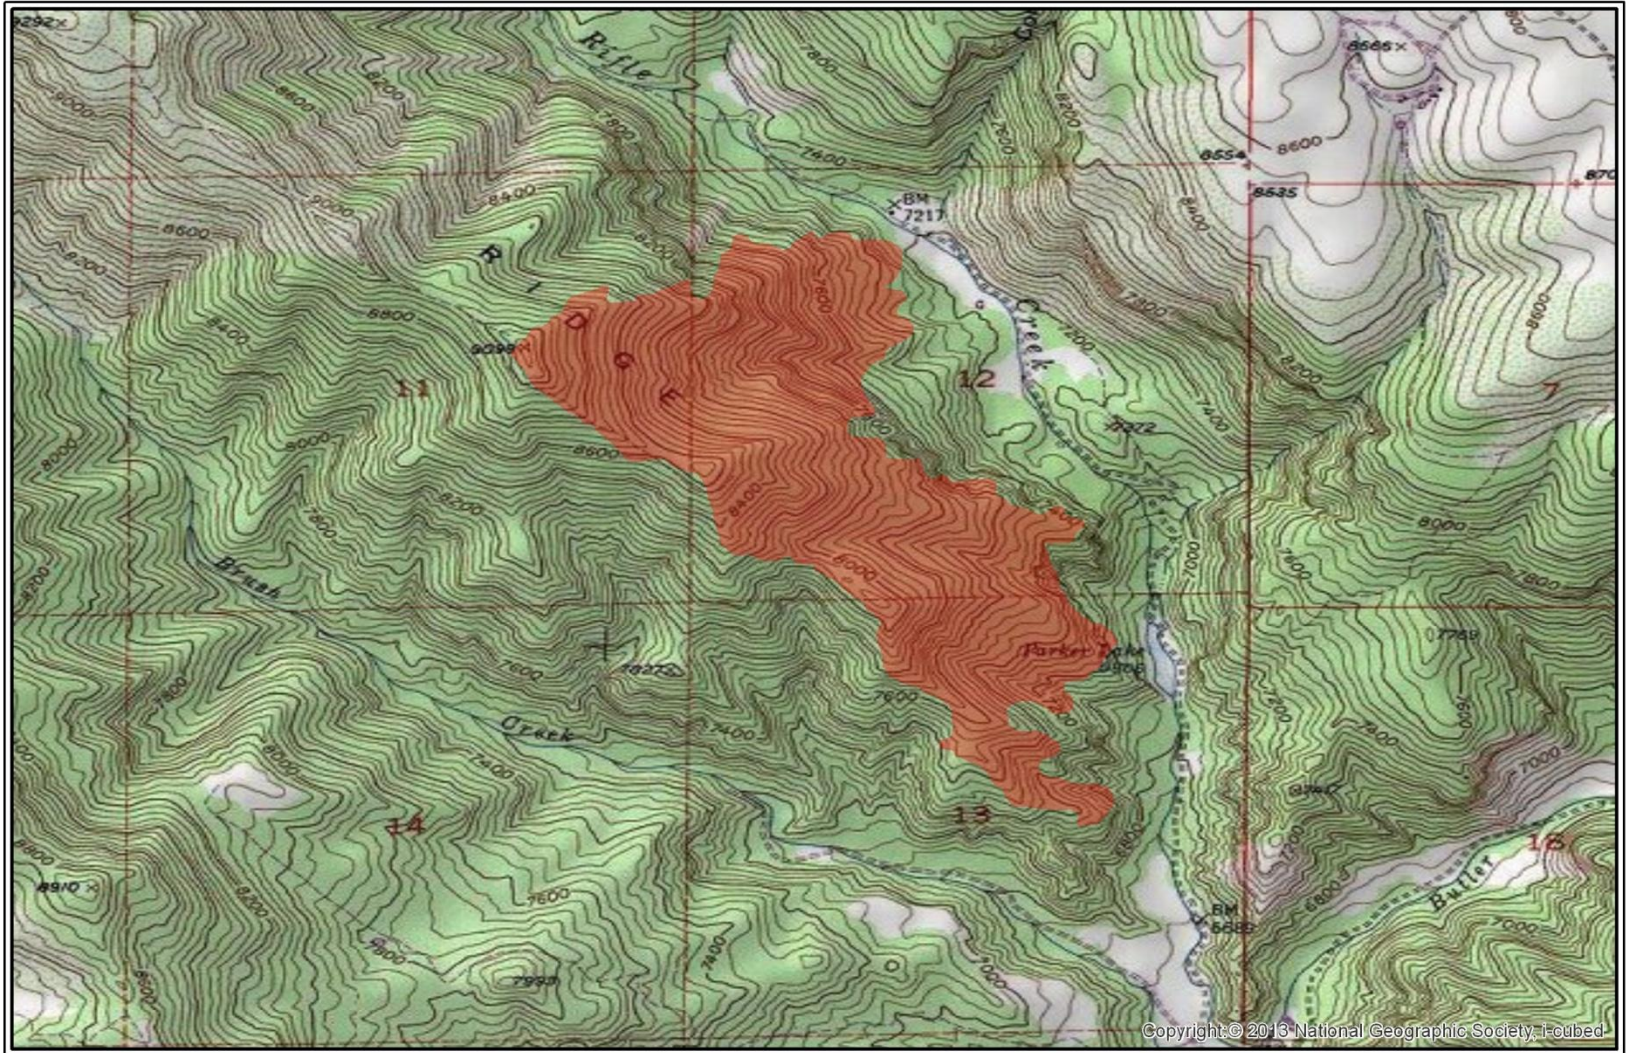

Brush Creek Fire Extent (Evening of 6/21/2013)

Legend

 Brush Creek Fire Boundary

Fire Area is 359 Acres

Map created by ERIA Consultants, LLC
<http://www.eriaconsultants.com>
mtuffly@eriaconsultants.com
date:6/21/2013
Fire Perimeter data area from
USGS GEOMAC (<http://www.geomac.gov>)
Fire Perimeter are current from the evening
of 6/21/2013.

Brush Creek Fire Extent (Evening of 6/22/2013)

Legend

 Brush Creek Fire Boundary

Fire Area is 366 Acres

Map created by ERIA Consultants, LLC
<http://www.eriaconsultants.com>
mtuffly@eriaconsultants.com
date:6/22/2013
Fire Perimeter data area from
USGS GEOMAC (<http://www.geomac.gov>)
Fire Perimeter are current from the evening
of 6/22/2013.