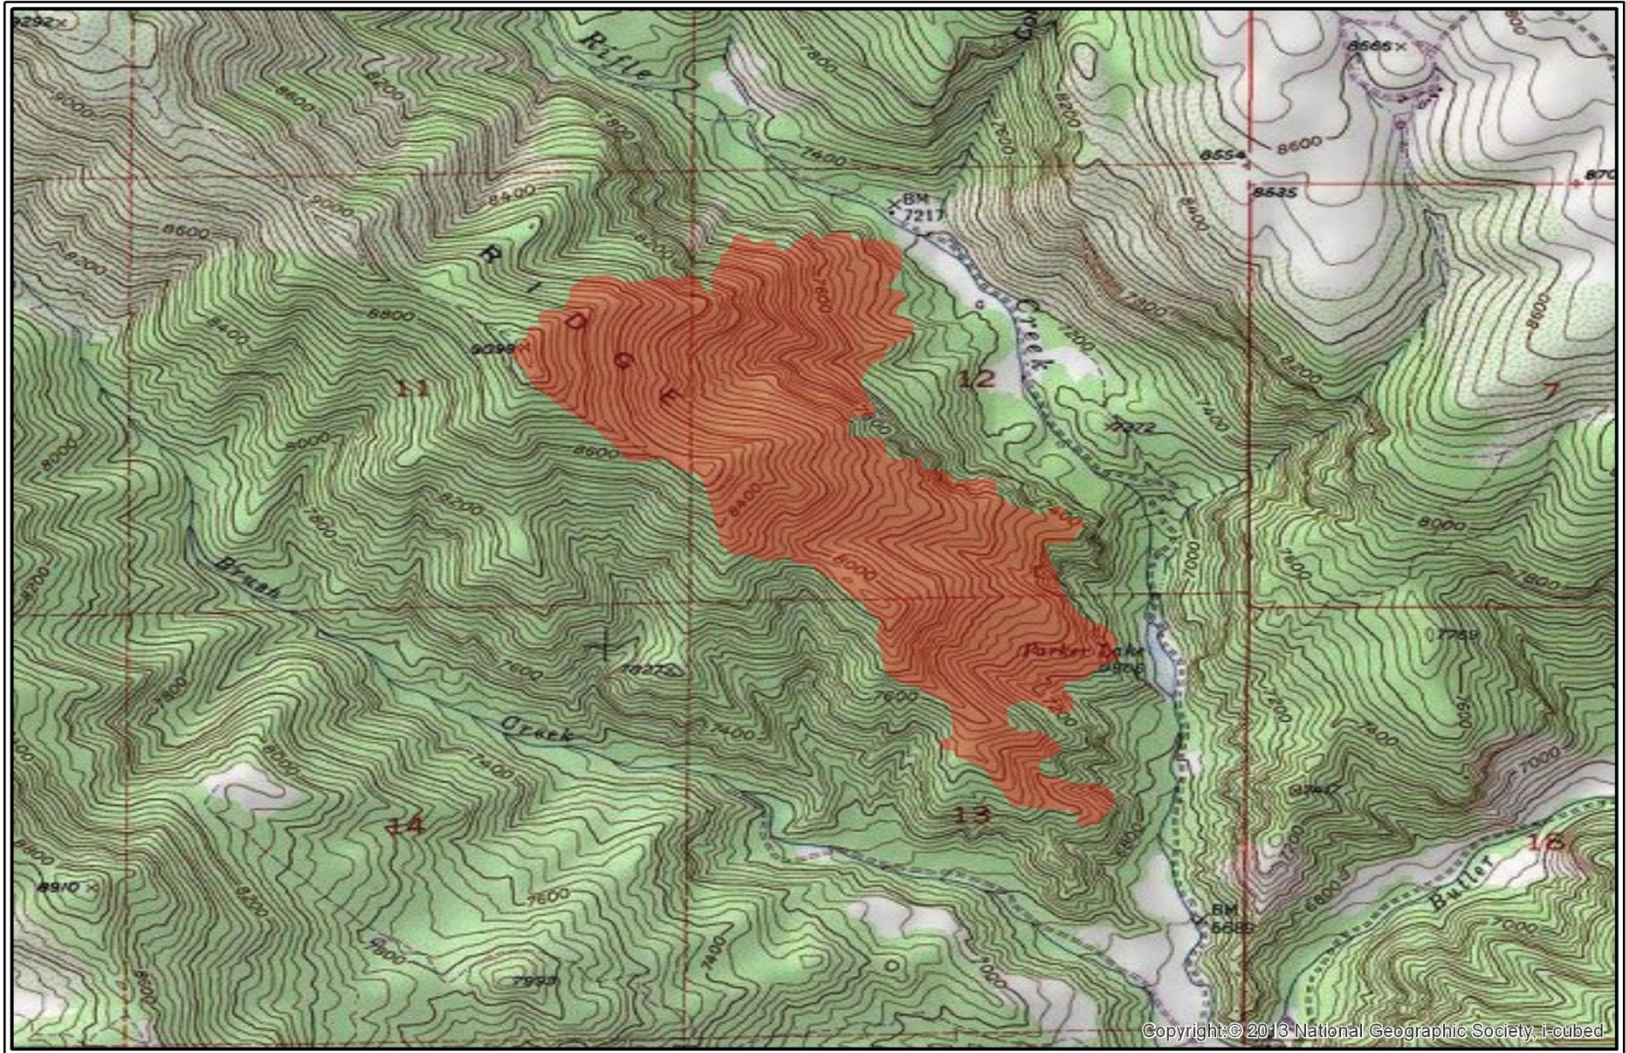

Brush Creek Fire Extent (Evening of 6/21/2013)

Legend

 Brush Creek Fire Boundary

Fire Area is 359 Acres

Map created by ERIA Consultants, LLC
<http://www.eriaconsultants.com>
mtuffly@eriaconsultants.com
date:6/21/2013
Fire Perimeter data area from
USGS GEOMAC (<http://www.geomac.gov>)
Fire Perimeter are current from the evening
of 6/21/2013.

Brush Creek Fire Extent (Evening of 6/22/2013)

Legend

 Brush Creek Fire Boundary

Fire Area is 366 Acres

Map created by ERIA Consultants, LLC
<http://www.eriaconsultants.com>
mtuffly@eriaconsultants.com
date:6/22/2013
Fire Perimeter data area from
USGS GEOMAC (<http://www.geomac.gov>)
Fire Perimeter are current from the evening
of 6/22/2013.