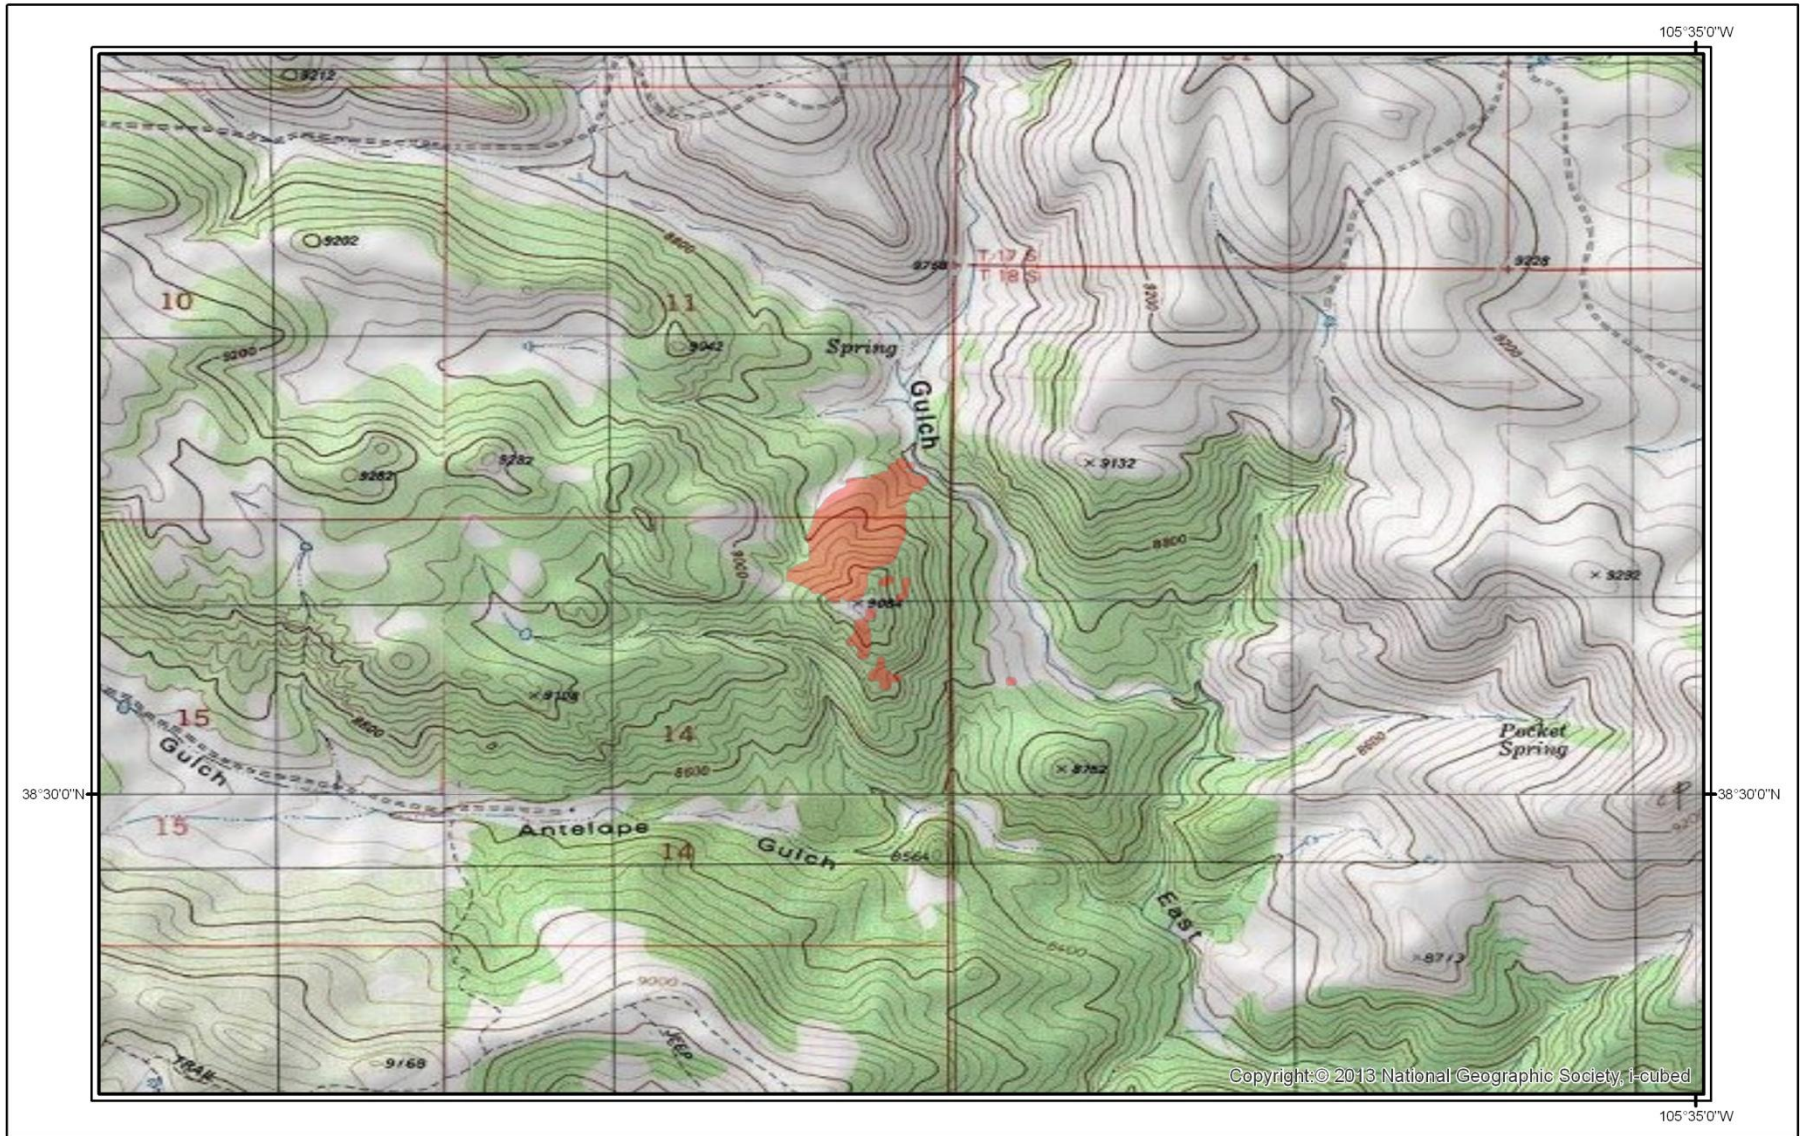

Bull Gulch Fire Extent (Evening of 6/21/2013)

Legend

 Bull Gulch Fire Boundary

Fire Area is 34 Acres

Map created by ERIA Consultants, LLC
<http://www.eriaconsultants.com>
mtuffly@eriaconsultants.com
date: 6/21/2013
Fire Perimeter data area from
USGS GEOMAC (<http://www.geomac.gov>)
Fire Perimeter are current from the evening
of 6/21/2013.