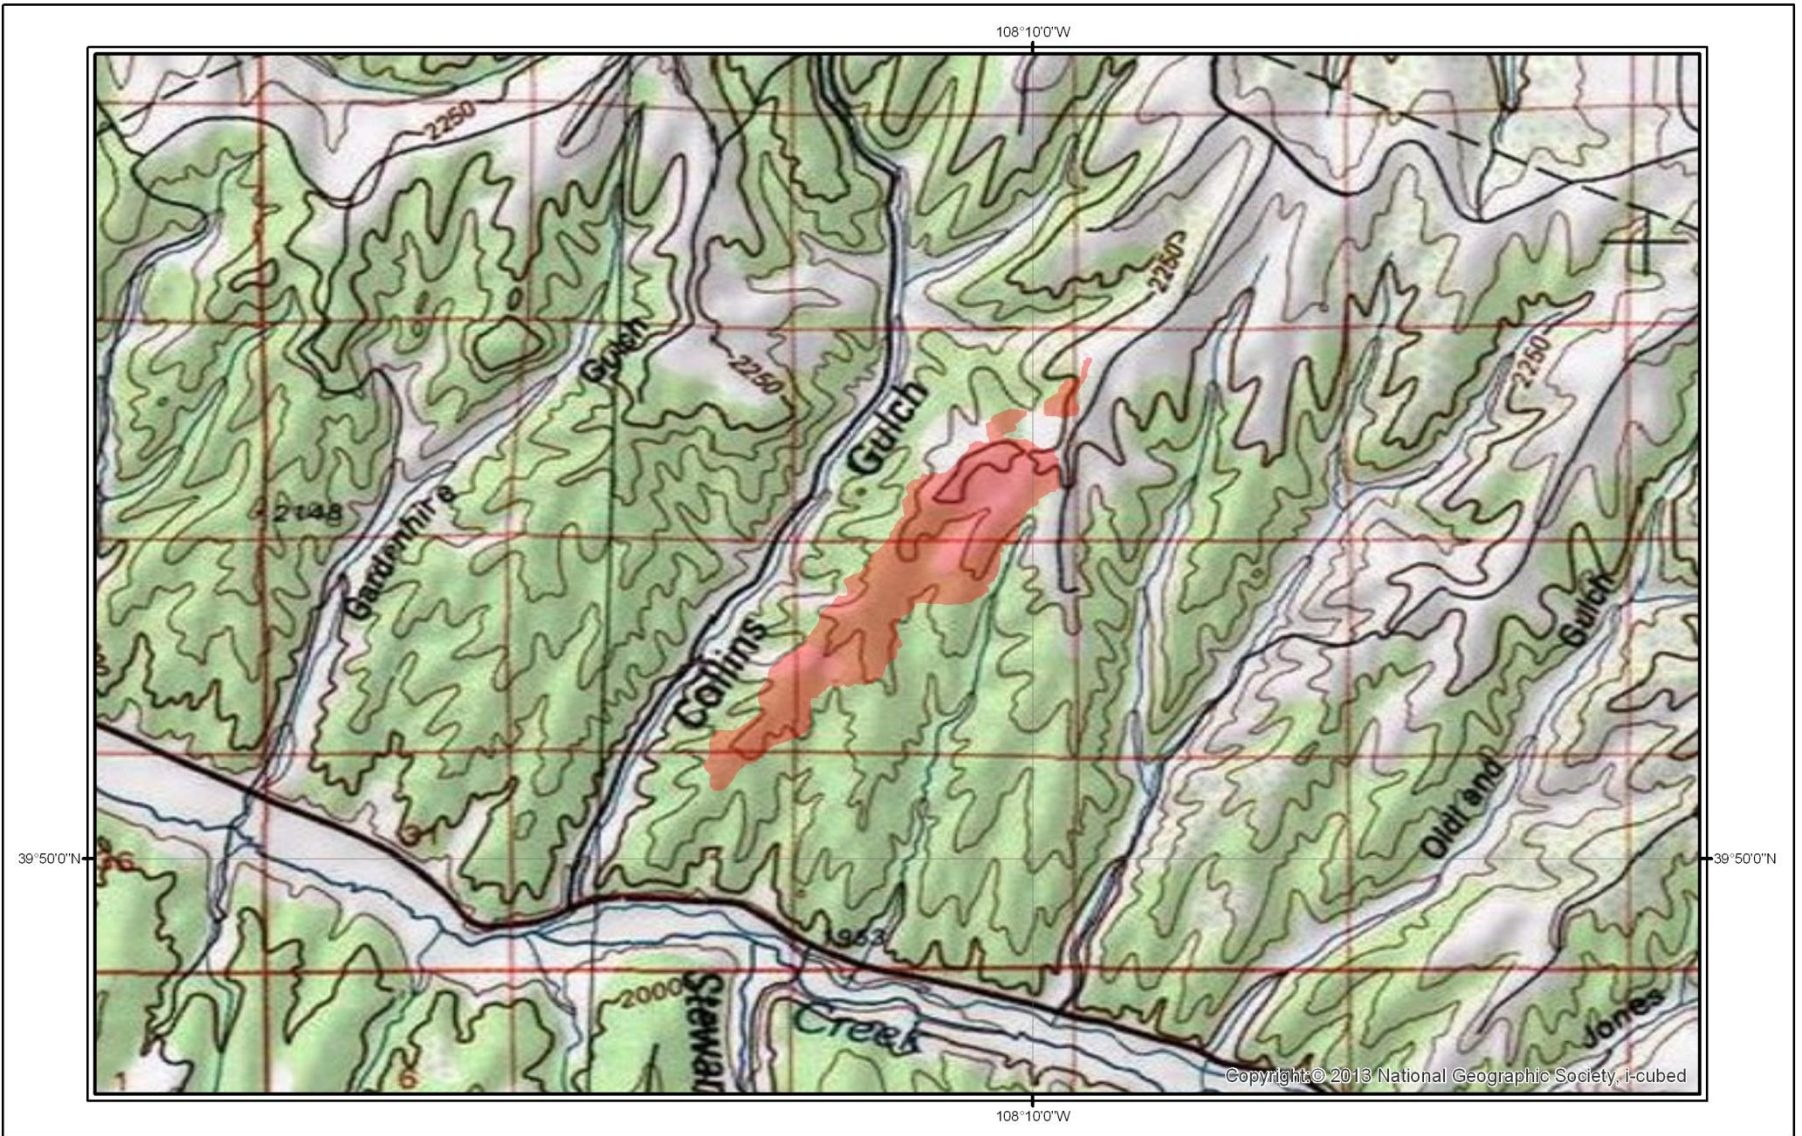

Collins Fire Extent (Evening of 6/21/2013)

Legend

 Collins Fire Boundary

Fire Area is 379 Acres

Map created by ERIA Consultants, LLC
<http://www.eriaconsultants.com>
mtuffly@eriaconsultants.com
date:6/21/2013
Fire Perimeter data area from
USGS GEOMAC (<http://www.geomac.gov>)
Fire Perimeter are current from the evening
of 6/21/2013.

Collins Fire Extent (Evening of 6/24/2013)

Legend

 Collins Fire Boundary

Fire Area is 389 Acres

Map created by ERIA Consultants, LLC
<http://www.eriaconsultants.com>
mtuffly@eriaconsultants.com
date:6/26/2013
Fire Perimeter data area from
USGS GEOMAC (<http://www.geomac.gov>)
Fire Perimeter are current from the evening
of 6/26/2013.