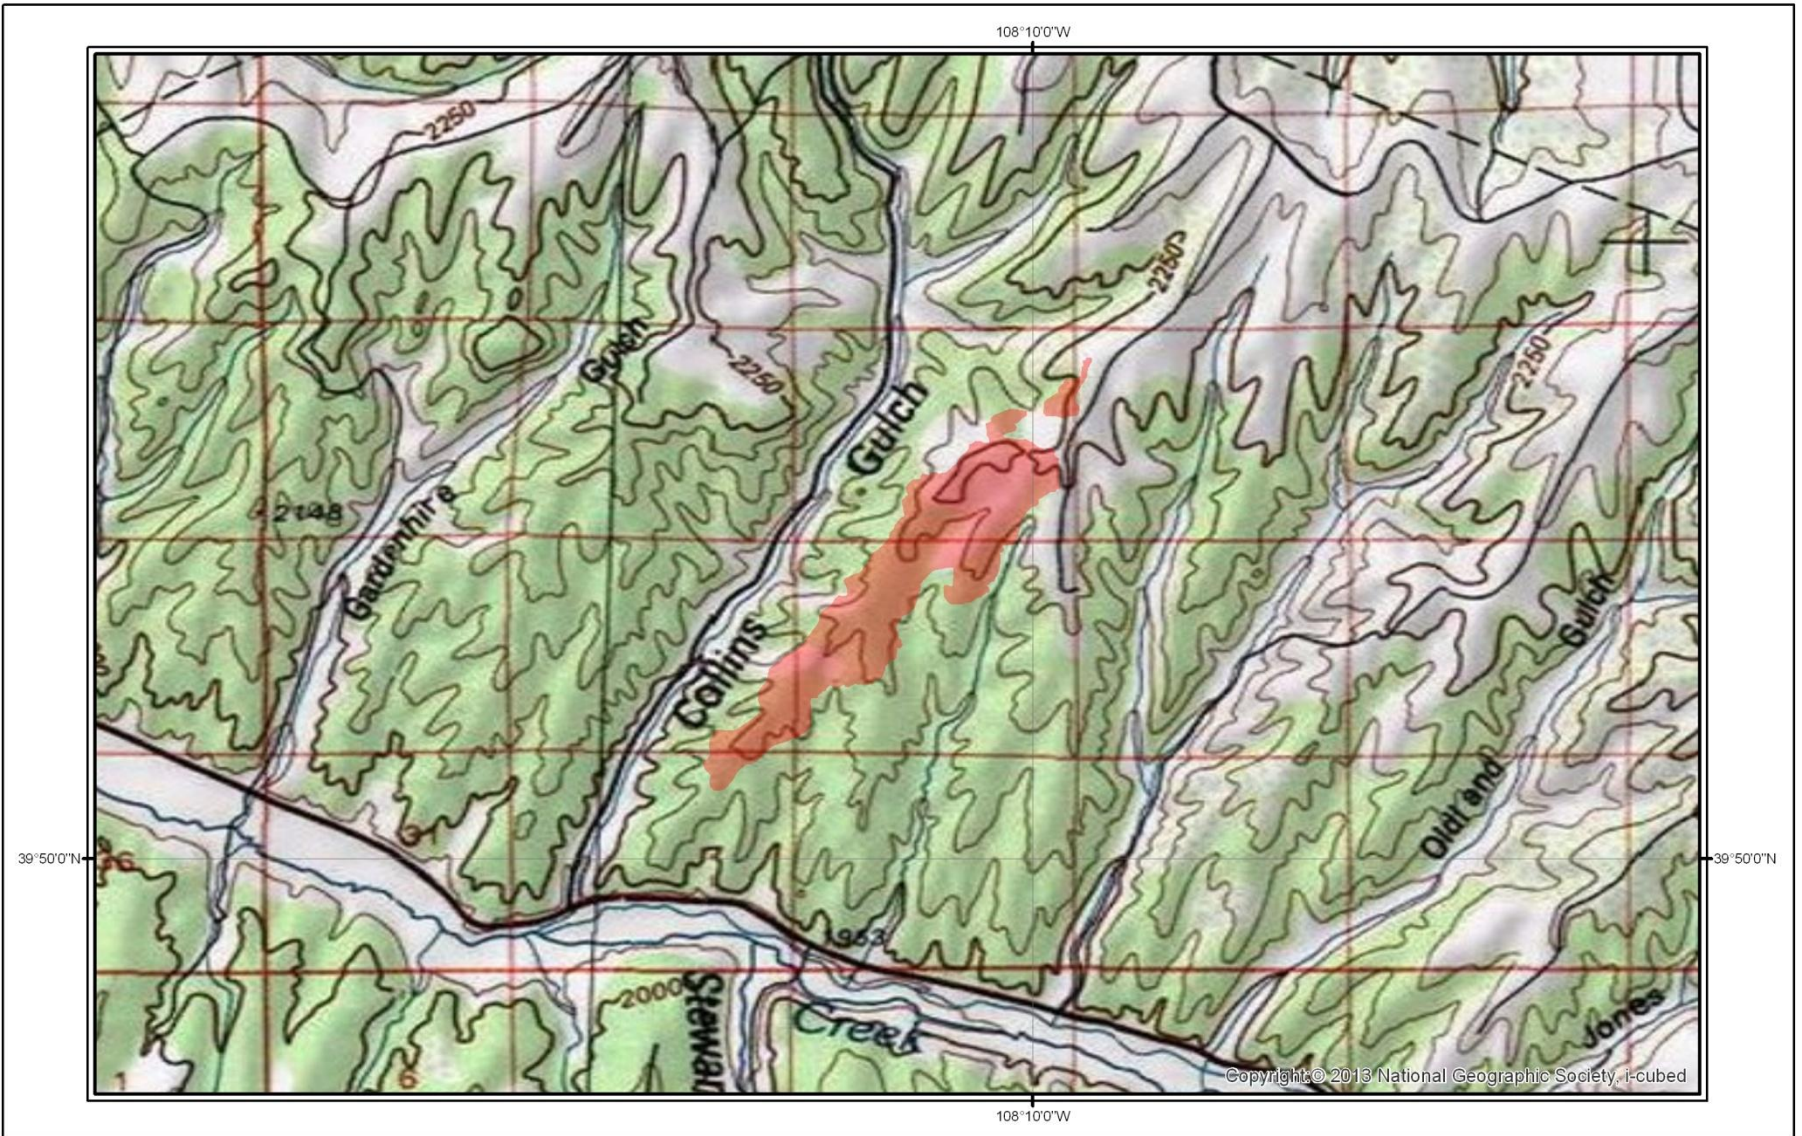

Collins Fire Extent (Evening of 6/21/2013)

Legend

 Collins Fire Boundary

Fire Area is 379 Acres

Map created by ERIA Consultants, LLC
<http://www.eriaconsultants.com>
mtuffly@eriaconsultants.com
date:6/21/2013
Fire Perimeter data area from
USGS GEOMAC (<http://www.geomac.gov>)
Fire Perimeter are current from the evening
of 6/21/2013.

Collins Fire Extent (Evening of 6/24/2013)

Legend

 Collins Fire Boundary

Fire Area is 389 Acres

Map created by ERIA Consultants, LLC
<http://www.eriaconsultants.com>
mtuffly@eriaconsultants.com
date:6/26/2013
Fire Perimeter data area from
USGS GEOMAC (<http://www.geomac.gov>)
Fire Perimeter are current from the evening
of 6/26/2013.