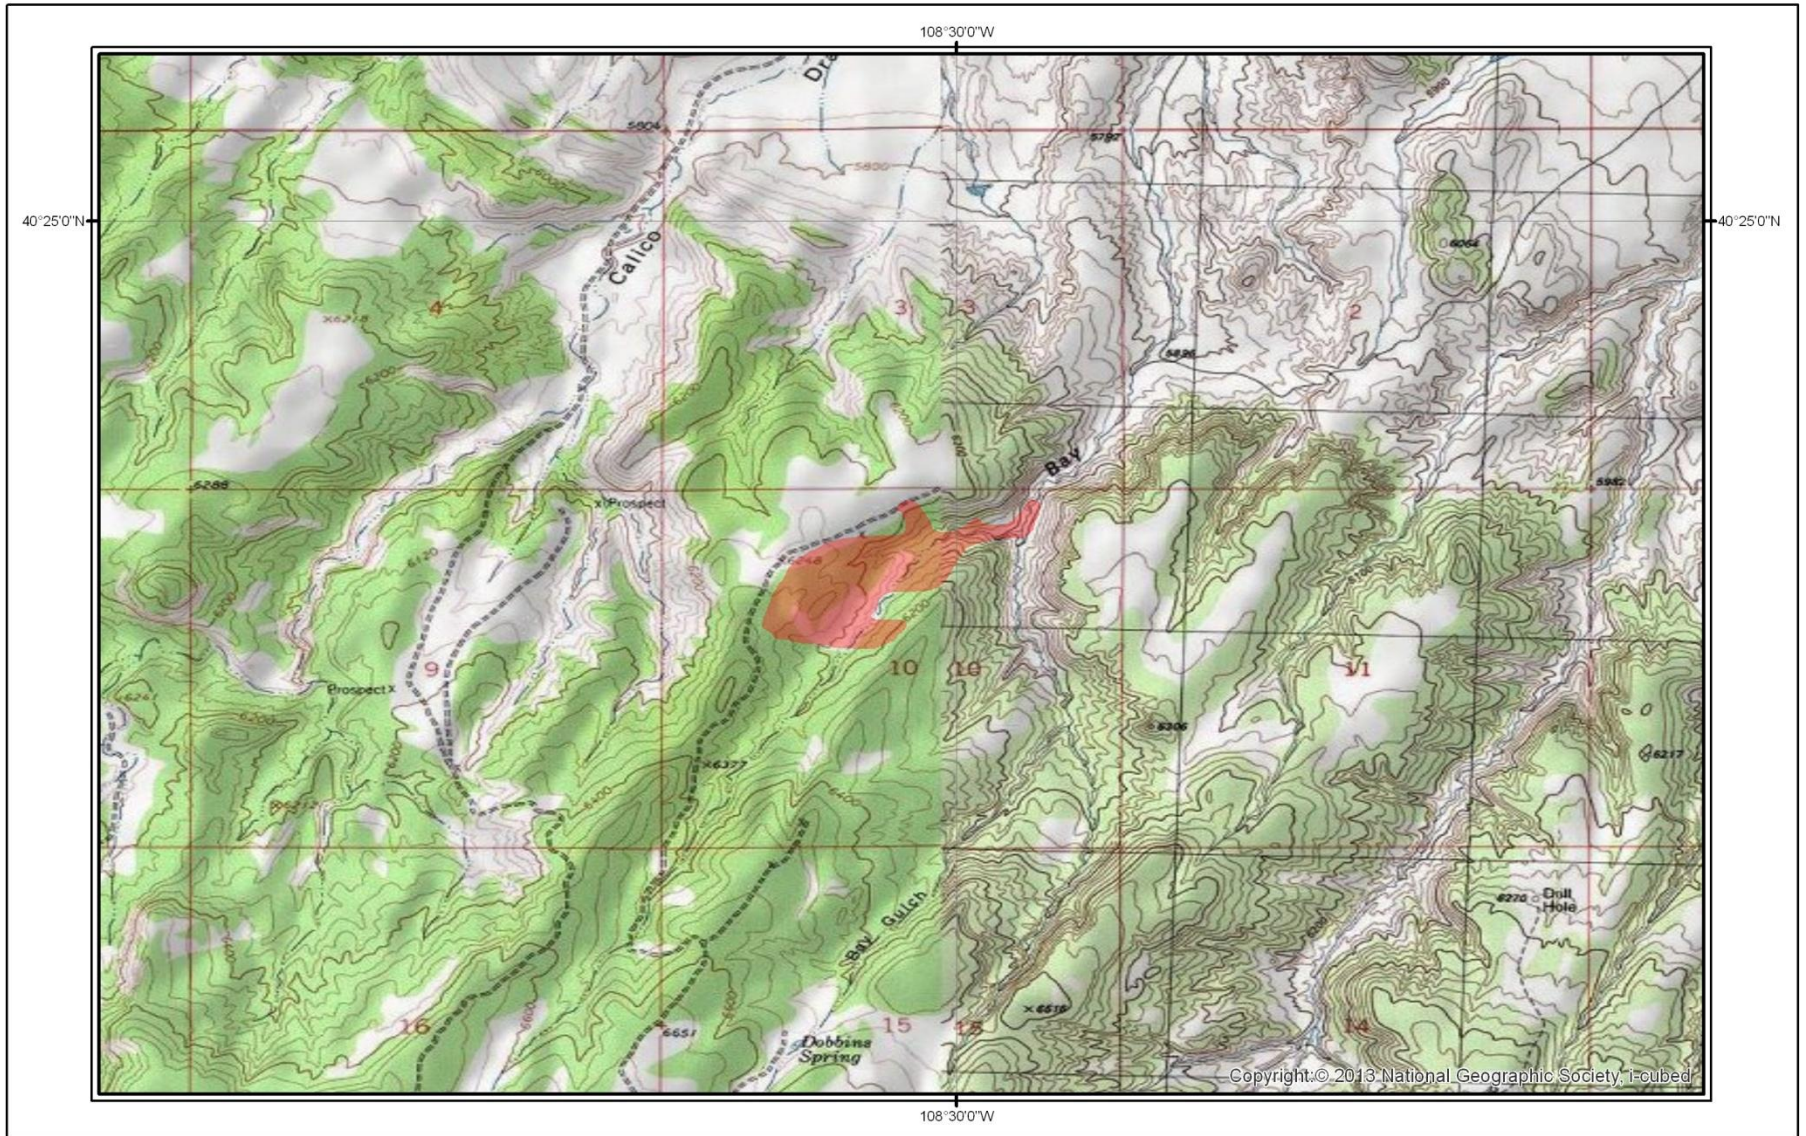

# Dissappointment Fire Extent (Evening of 6/18/2013)

## Legend

 Dissappointment Fire Boundary

Fire Size is 68 Acres

Map created by ERIA Consultants, LLC  
<http://www.eriaconsultants.com>  
[mtuffly@eriaconsultants.com](mailto:mtuffly@eriaconsultants.com)  
date: 6/26/2013  
Fire Perimeter data area from  
USGS GEOMAC (<http://www.geomac.gov>)  
Fire Perimeter are current from the evening  
of 6/26/2013.