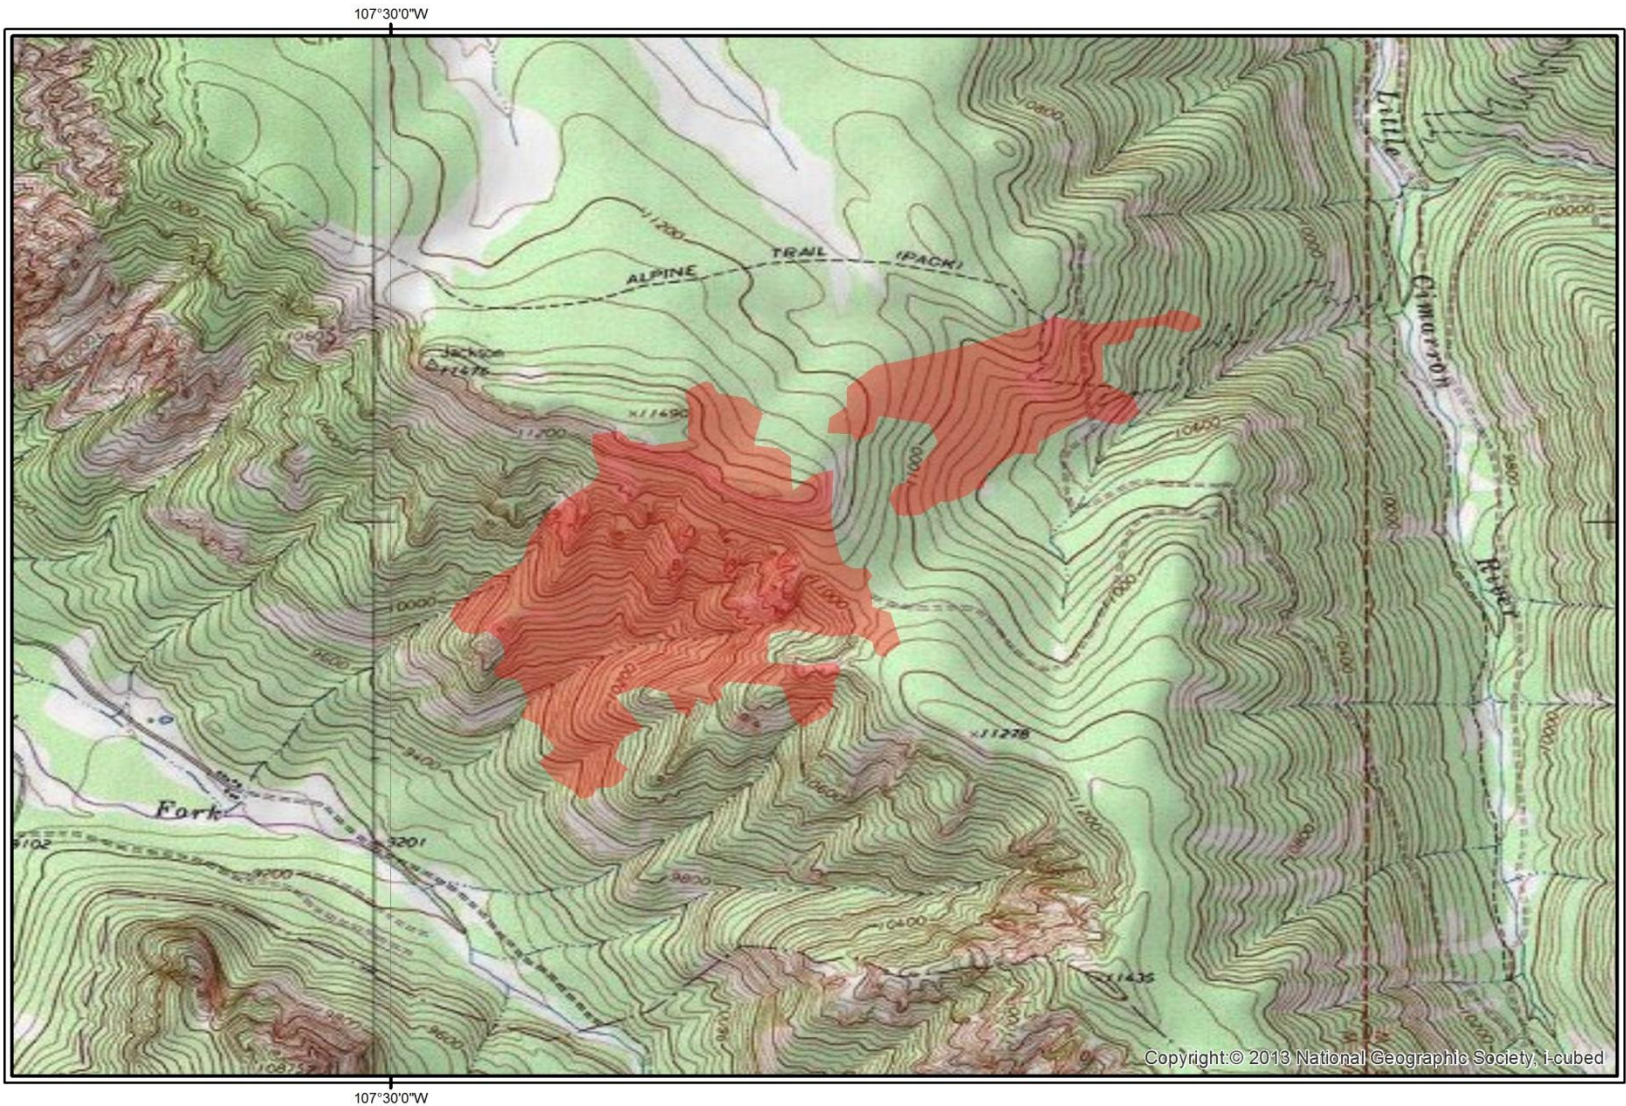

East Fork Fire Extent (Evening of 6/26/2013)

Legend

 East Fork Fire Boundary

Fire Area is 301 Acres

Map created by ERIA Consultants, LLC
<http://www.eriaconsultants.com>
mtuffly@eriaconsultants.com
date: 6/27/2013
Fire Perimeter data area from
USGS GEOMAC (<http://www.geomac.gov>)
Fire Perimeter are current from the evening of
6/27/2013.

East Fork Fire Extent (Evening of 6/27/2013)

Legend

 East Fork Fire Boundary

Fire Area is 328 Acres

Map created by ERIA Consultants, LLC
<http://www.eriaconsultants.com>
mtuffly@eriaconsultants.com
date: 6/28/2013
Fire Perimeter data area from
USGS GEOMAC (<http://www.geomac.gov>)
Fire Perimeter are current from the evening
of 6/28/2013.

East Fork Fire Extent (Evening of 6/27/2013)

Legend

 East Fork Fire Boundary

Fire Area is 334 Acres

Map created by ERIA Consultants, LLC
<http://www.eriaconsultants.com>
mtuffly@eriaconsultants.com
Date: 6/29/2013
Fire Perimeter data area from
USGS GEOMAC (<http://www.geomac.gov>)
Fire Perimeter are current from the evening
of 6/29/2013.

East Fork Fire Extent (Evening of 6/30/2013)

Legend

 East Fork Fire Boundary

Fire Area is 349 Acres

Map created by ERIA Consultants, LLC
<http://www.eriaconsultants.com>
mtuffly@eriaconsultants.com
Date: 7/2/2013
Fire Perimeter data area from
USGS GEOMAC (<http://www.geomac.gov>)
Fire Perimeter are current from the evening
of 7/2/2013.