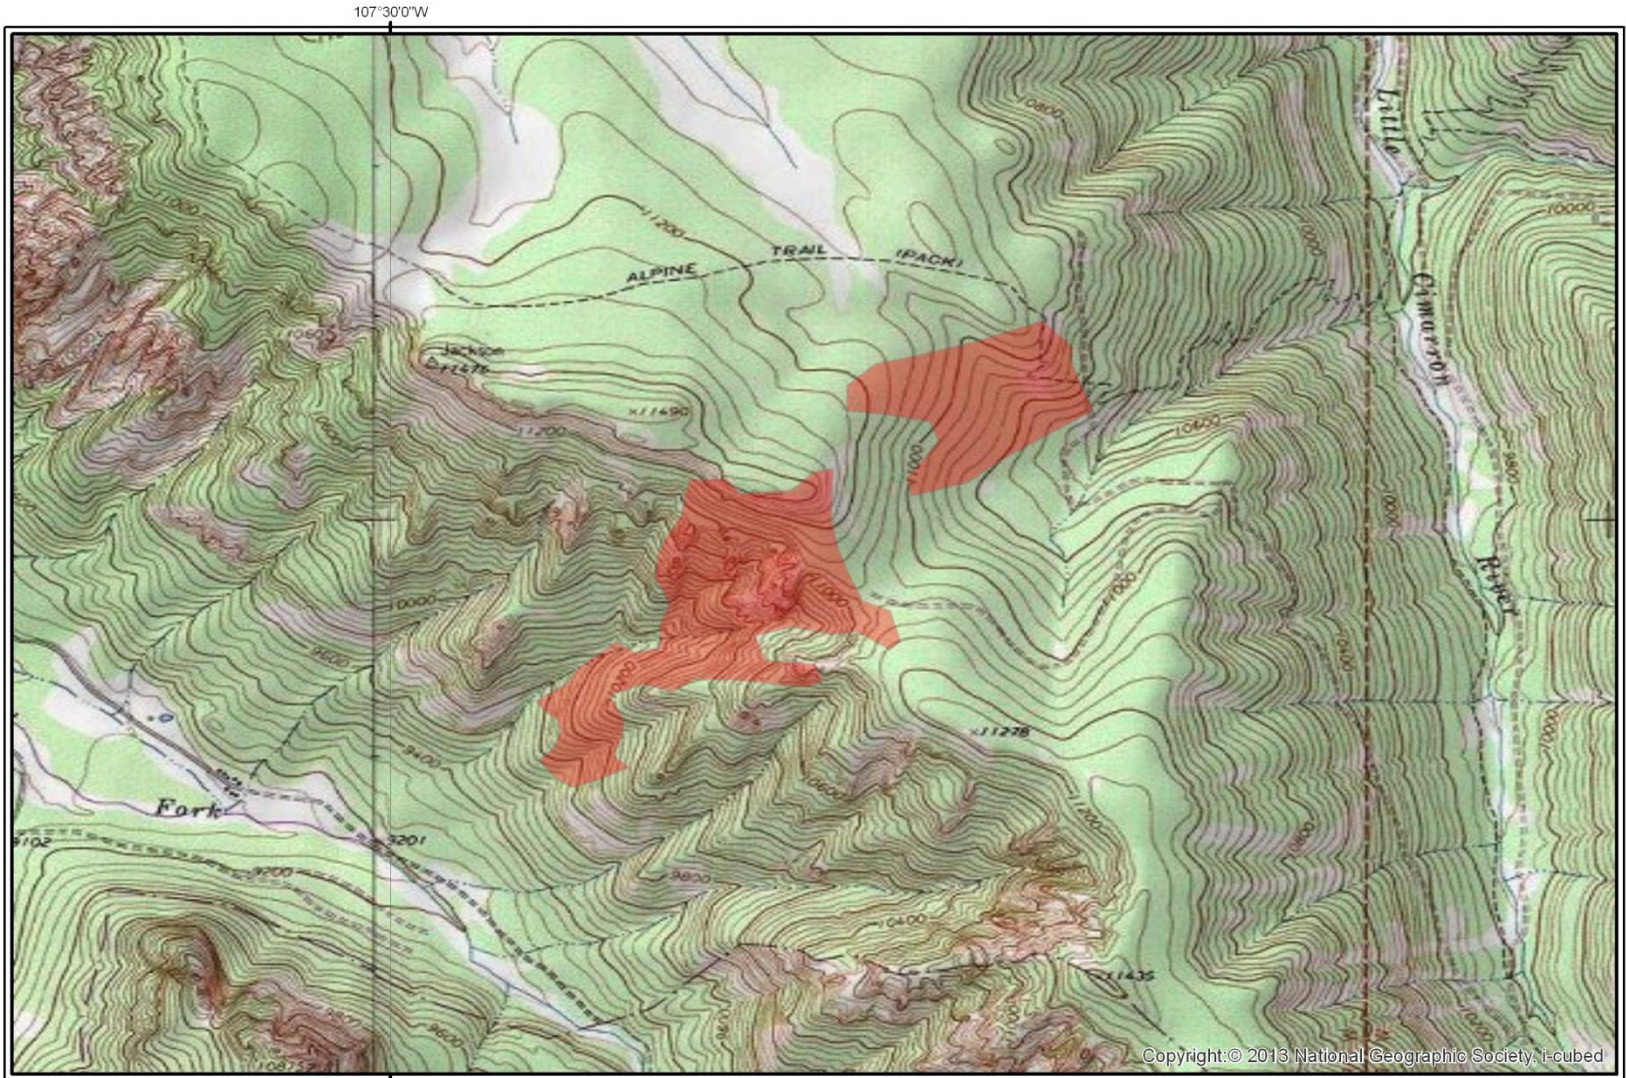

East Fork Fire Extent (Evening of 6/23/2013)

Legend

 East Fork Fire Boundary

Fire Area is 183 Acres

Map created by ERIA Consultants, LLC
<http://www.eriaconsultants.com>
mtuffly@eriaconsultants.com
date: 6/23/2013
Fire Perimeter data area from
USGS GEOMAC (<http://www.geomac.gov>)
Fire Perimeter are current from the evening
of 6/23/2013.

East Fork Fire Extent (Evening of 6/24/2013)

Legend

 East Fork Fire Boundary

Fire Area is 209 Acres

Map created by ERIA Consultants, LLC
<http://www.eriaconsultants.com>
mtuffy@eriaconsultants.com
date: 6/24/2013
Fire Perimeter data area from
USGS GEOMAC (<http://www.geomac.gov>)
Fire Perimeter are current from the evening
of 6/24/2013.

East Fork Fire Extent (Evening of 6/25/2013)

Legend

 East Fork Fire Boundary

Fire Area is 214 Acres

Map created by ERIA Consultants, LLC
<http://www.eriaconsultants.com>
mtuffly@eriaconsultants.com
date: 6/26/2013
Fire Perimeter data area from
USGS GEOMAC (<http://www.geomac.gov>)
Fire Perimeter are current from the evening
of 6/26/2013.

East Fork Fire Extent (Evening of 6/26/2013)

Legend

 East Fork Fire Boundary

Fire Area is 301 Acres

Map created by ERIA Consultants, LLC
<http://www.eriaconsultants.com>
mtuffly@eriaconsultants.com
date: 6/27/2013
Fire Perimeter data area from
USGS GEOMAC (<http://www.geomac.gov>)
Fire Perimeter are current from the evening of
6/27/2013.