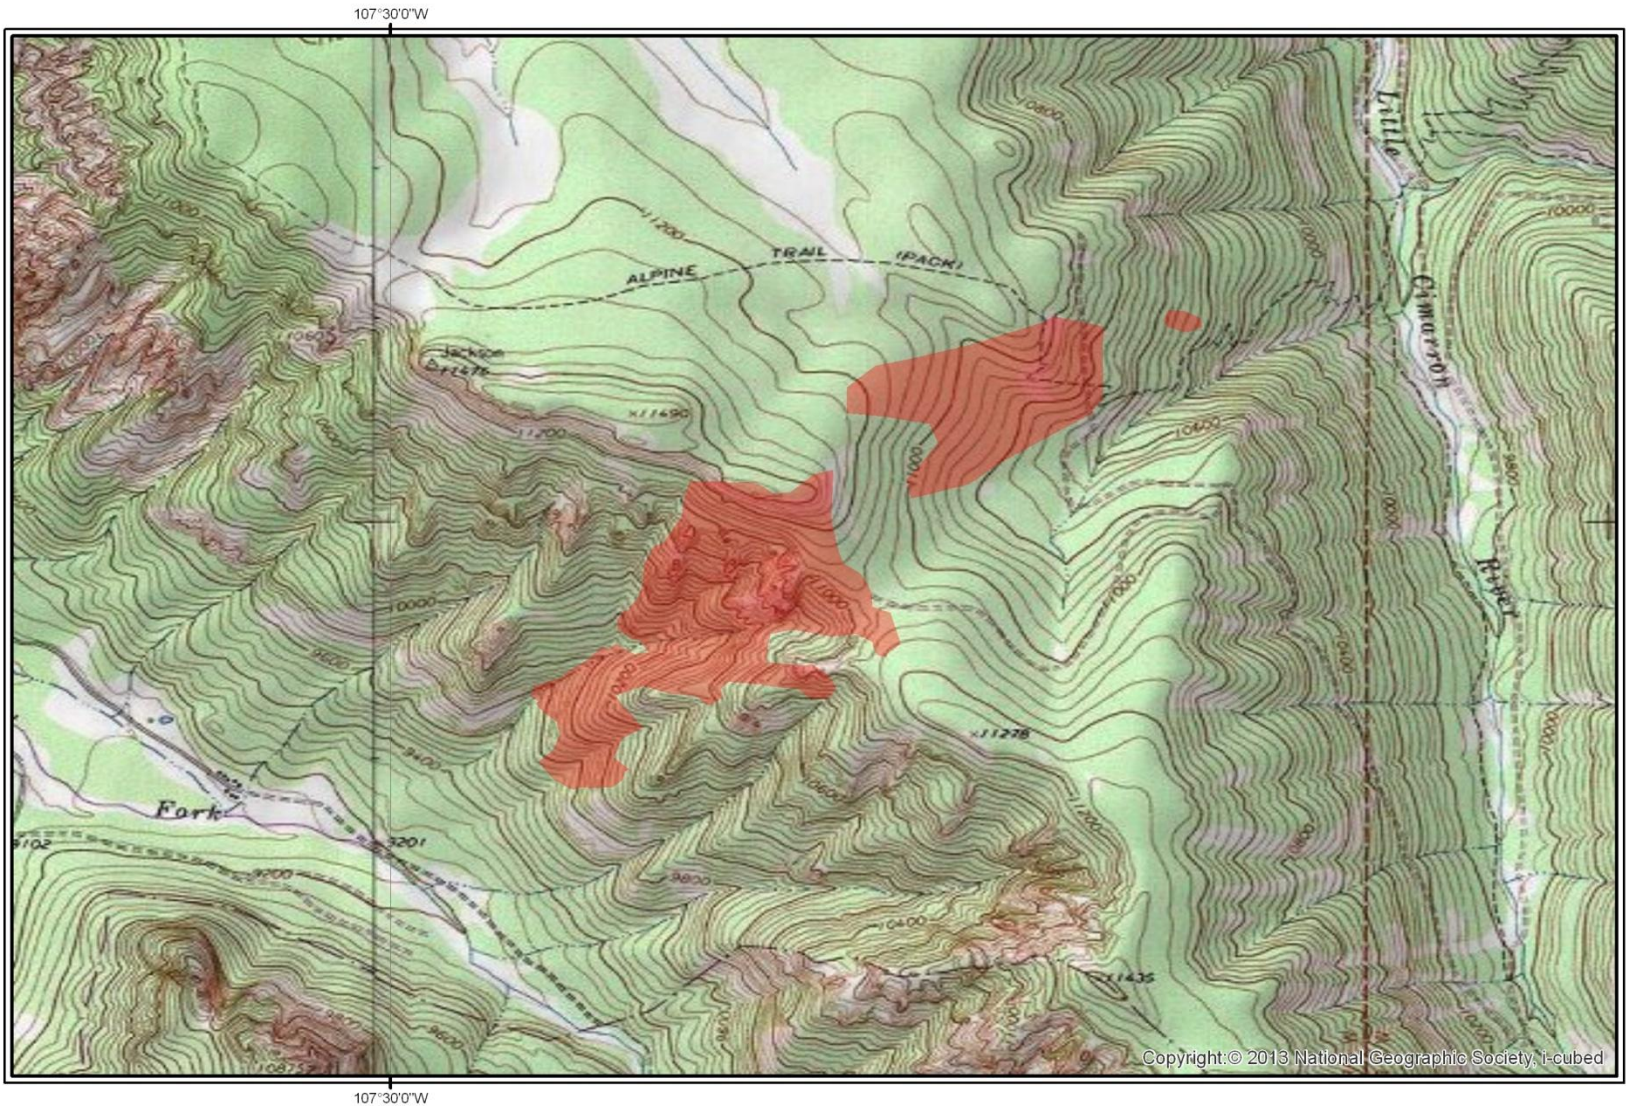

East Fork Fire Extent (Evening of 6/23/2013)

Legend

 East Fork Fire Boundary

Fire Area is 183 Acres

Map created by ERIA Consultants, LLC
<http://www.eriaconsultants.com>
mtuffly@eriaconsultants.com
date: 6/23/2013
Fire Perimeter data area from
USGS GEOMAC (<http://www.geomac.gov>)
Fire Perimeter are current from the evening
of 6/23/2013.

East Fork Fire Extent (Evening of 6/24/2013)

Legend

 East Fork Fire Boundary

Fire Area is 209 Acres

Map created by ERIA Consultants, LLC
<http://www.eriaconsultants.com>
mtuffy@eriaconsultants.com
date: 6/24/2013
Fire Perimeter data area from
USGS GEOMAC (<http://www.geomac.gov>)
Fire Perimeter are current from the evening
of 6/24/2013.

East Fork Fire Extent (Evening of 6/25/2013)

Legend

 East Fork Fire Boundary

Fire Area is 214 Acres

Map created by ERIA Consultants, LLC
<http://www.eriaconsultants.com>
mtuffly@eriaconsultants.com
date: 6/26/2013
Fire Perimeter data area from
USGS GEOMAC (<http://www.geomac.gov>)
Fire Perimeter are current from the evening
of 6/26/2013.

East Fork Fire Extent (Evening of 6/26/2013)

Legend

 East Fork Fire Boundary

Fire Area is 301 Acres

Map created by ERIA Consultants, LLC
<http://www.eriaconsultants.com>
mtuffly@eriaconsultants.com
date: 6/27/2013
Fire Perimeter data area from
USGS GEOMAC (<http://www.geomac.gov>)
Fire Perimeter are current from the evening of
6/27/2013.