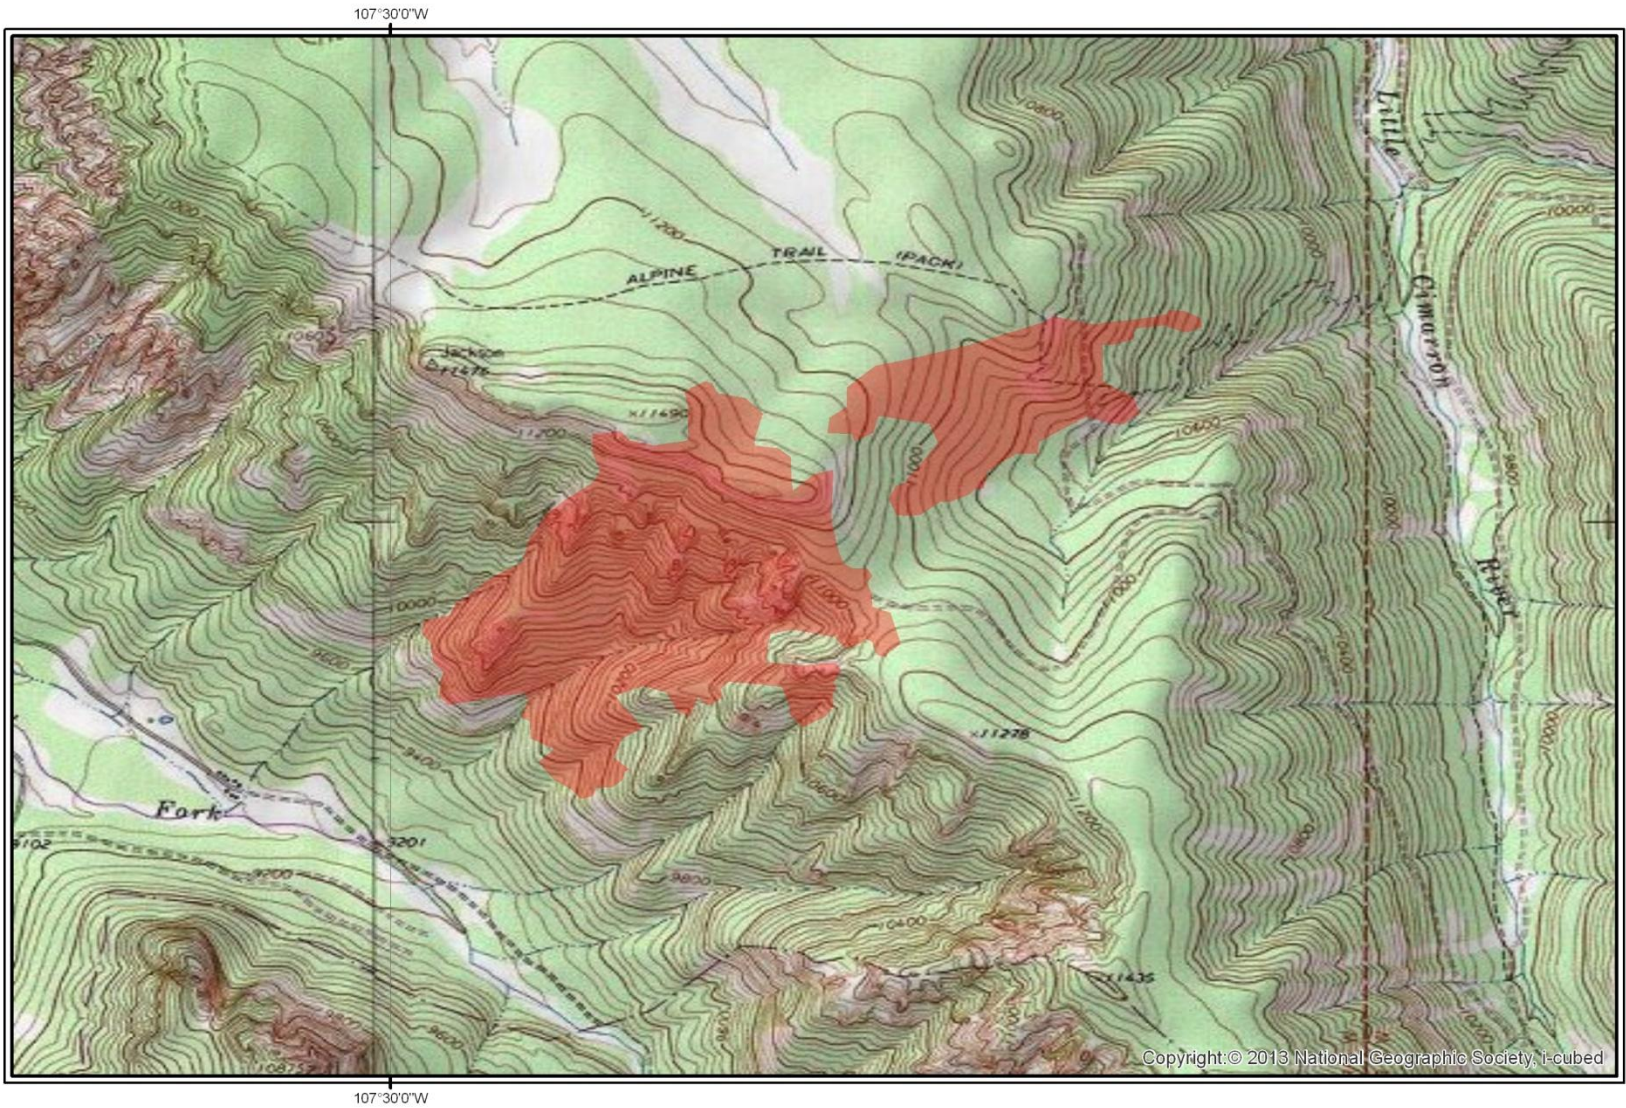

East Fork Fire Extent (Evening of 6/26/2013)

Legend

 East Fork Fire Boundary

Fire Area is 301 Acres

Map created by ERIA Consultants, LLC
<http://www.eriaconsultants.com>
mtuffly@eriaconsultants.com
date: 6/27/2013
Fire Perimeter data area from
USGS GEOMAC (<http://www.geomac.gov>)
Fire Perimeter are current from the evening of
6/27/2013.

East Fork Fire Extent (Evening of 6/27/2013)

Legend

 East Fork Fire Boundary

Fire Area is 328 Acres

Map created by ERIA Consultants, LLC
<http://www.eriaconsultants.com>
mtuffly@eriaconsultants.com
date: 6/28/2013
Fire Perimeter data area from
USGS GEOMAC (<http://www.geomac.gov>)
Fire Perimeter are current from the evening
of 6/28/2013.

East Fork Fire Extent (Evening of 6/27/2013)

Legend

 East Fork Fire Boundary

Fire Area is 334 Acres

Map created by ERIA Consultants, LLC
<http://www.eriaconsultants.com>
mtuffly@eriaconsultants.com
Date: 6/29/2013
Fire Perimeter data area from
USGS GEOMAC (<http://www.geomac.gov>)
Fire Perimeter are current from the evening
of 6/29/2013.

East Fork Fire Extent (Evening of 6/30/2013)

Legend

 East Fork Fire Boundary

Fire Area is 349 Acres

Map created by ERIA Consultants, LLC
<http://www.eriaconsultants.com>
mtuffly@eriaconsultants.com
Date: 7/2/2013
Fire Perimeter data area from
USGS GEOMAC (<http://www.geomac.gov>)
Fire Perimeter are current from the evening
of 7/2/2013.