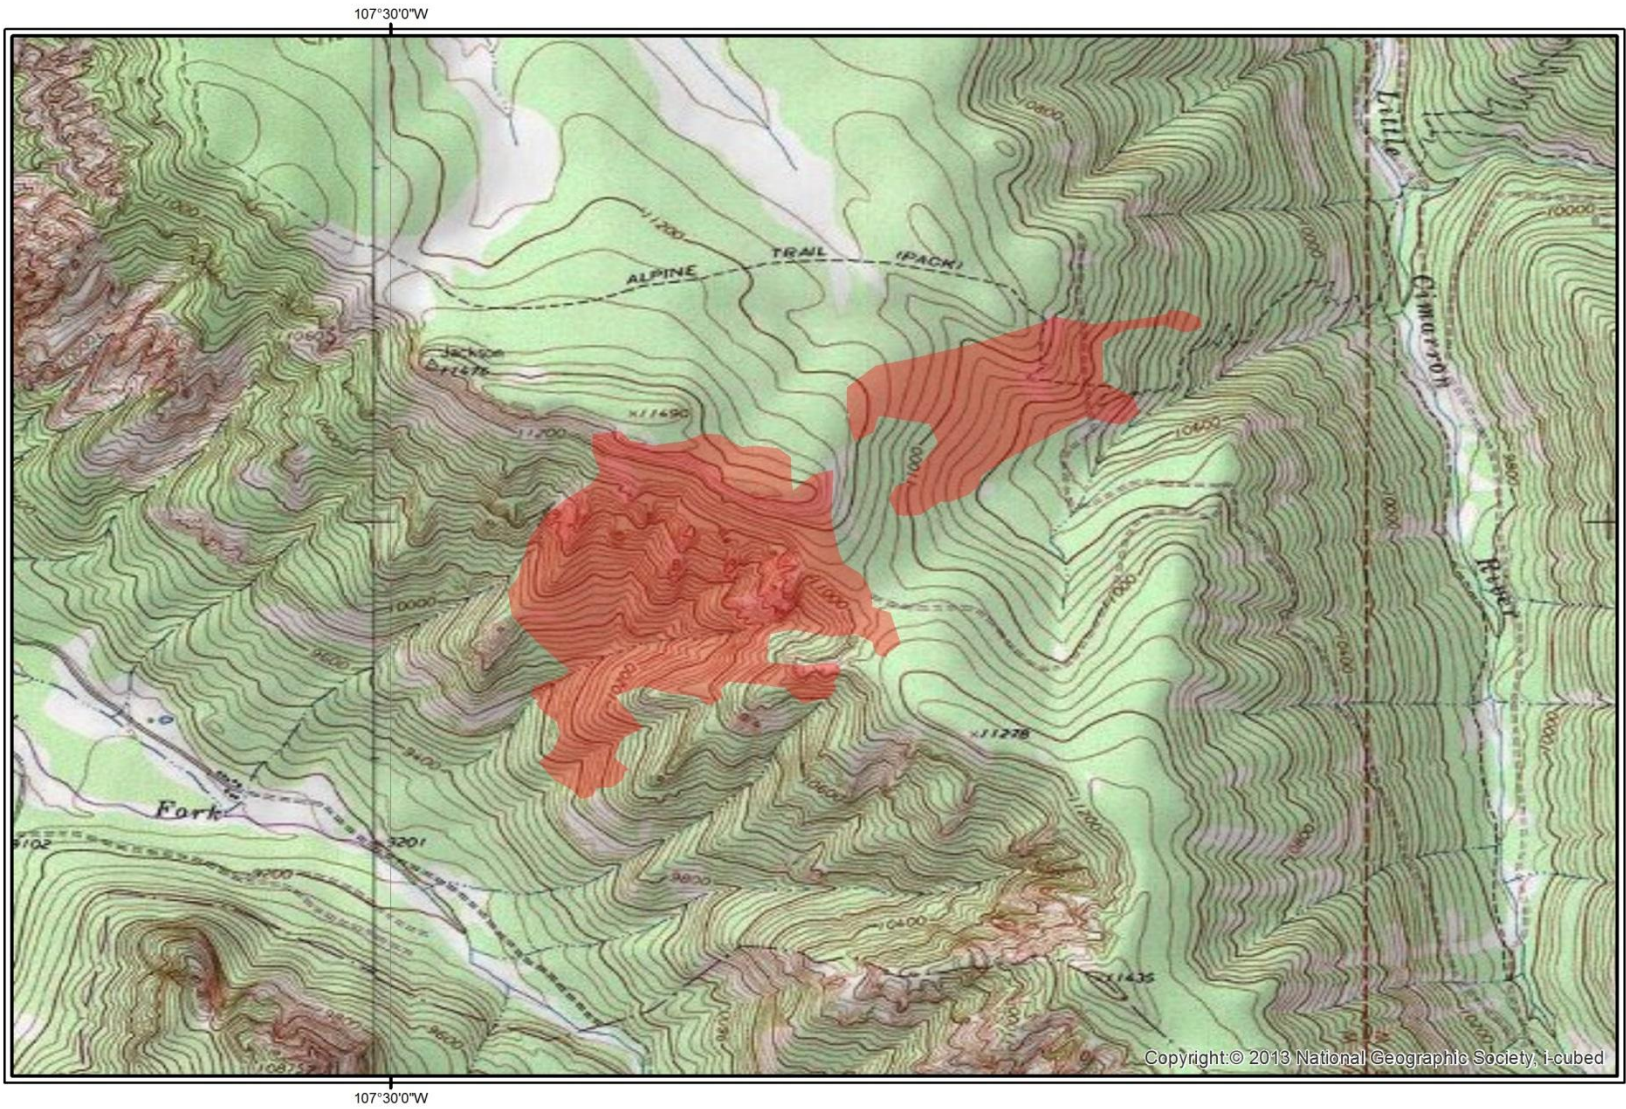

East Fork Fire Extent (Evening of 6/24/2013)

Legend

 East Fork Fire Boundary

Fire Area is 209 Acres

Map created by ERIA Consultants, LLC
<http://www.eriaconsultants.com>
mtuffy@eriaconsultants.com
date: 6/24/2013
Fire Perimeter data area from
USGS GEOMAC (<http://www.geomac.gov>)
Fire Perimeter are current from the evening
of 6/24/2013.

East Fork Fire Extent (Evening of 6/25/2013)

Legend

 East Fork Fire Boundary

Fire Area is 214 Acres

Map created by ERIA Consultants, LLC
<http://www.eriaconsultants.com>
mtuffly@eriaconsultants.com
date: 6/26/2013
Fire Perimeter data area from
USGS GEOMAC (<http://www.geomac.gov>)
Fire Perimeter are current from the evening
of 6/26/2013.

East Fork Fire Extent (Evening of 6/26/2013)

Legend

 East Fork Fire Boundary

Fire Area is 301 Acres

Map created by ERIA Consultants, LLC
<http://www.eriaconsultants.com>
mtuffly@eriaconsultants.com
date: 6/27/2013
Fire Perimeter data area from
USGS GEOMAC (<http://www.geomac.gov>)
Fire Perimeter are current from the evening of
6/27/2013.

East Fork Fire Extent (Evening of 6/27/2013)

Legend

 East Fork Fire Boundary

Fire Area is 328 Acres

Map created by ERIA Consultants, LLC
<http://www.eriaconsultants.com>
mtuffly@eriaconsultants.com
date: 6/28/2013
Fire Perimeter data area from
USGS GEOMAC (<http://www.geomac.gov>)
Fire Perimeter are current from the evening
of 6/28/2013.