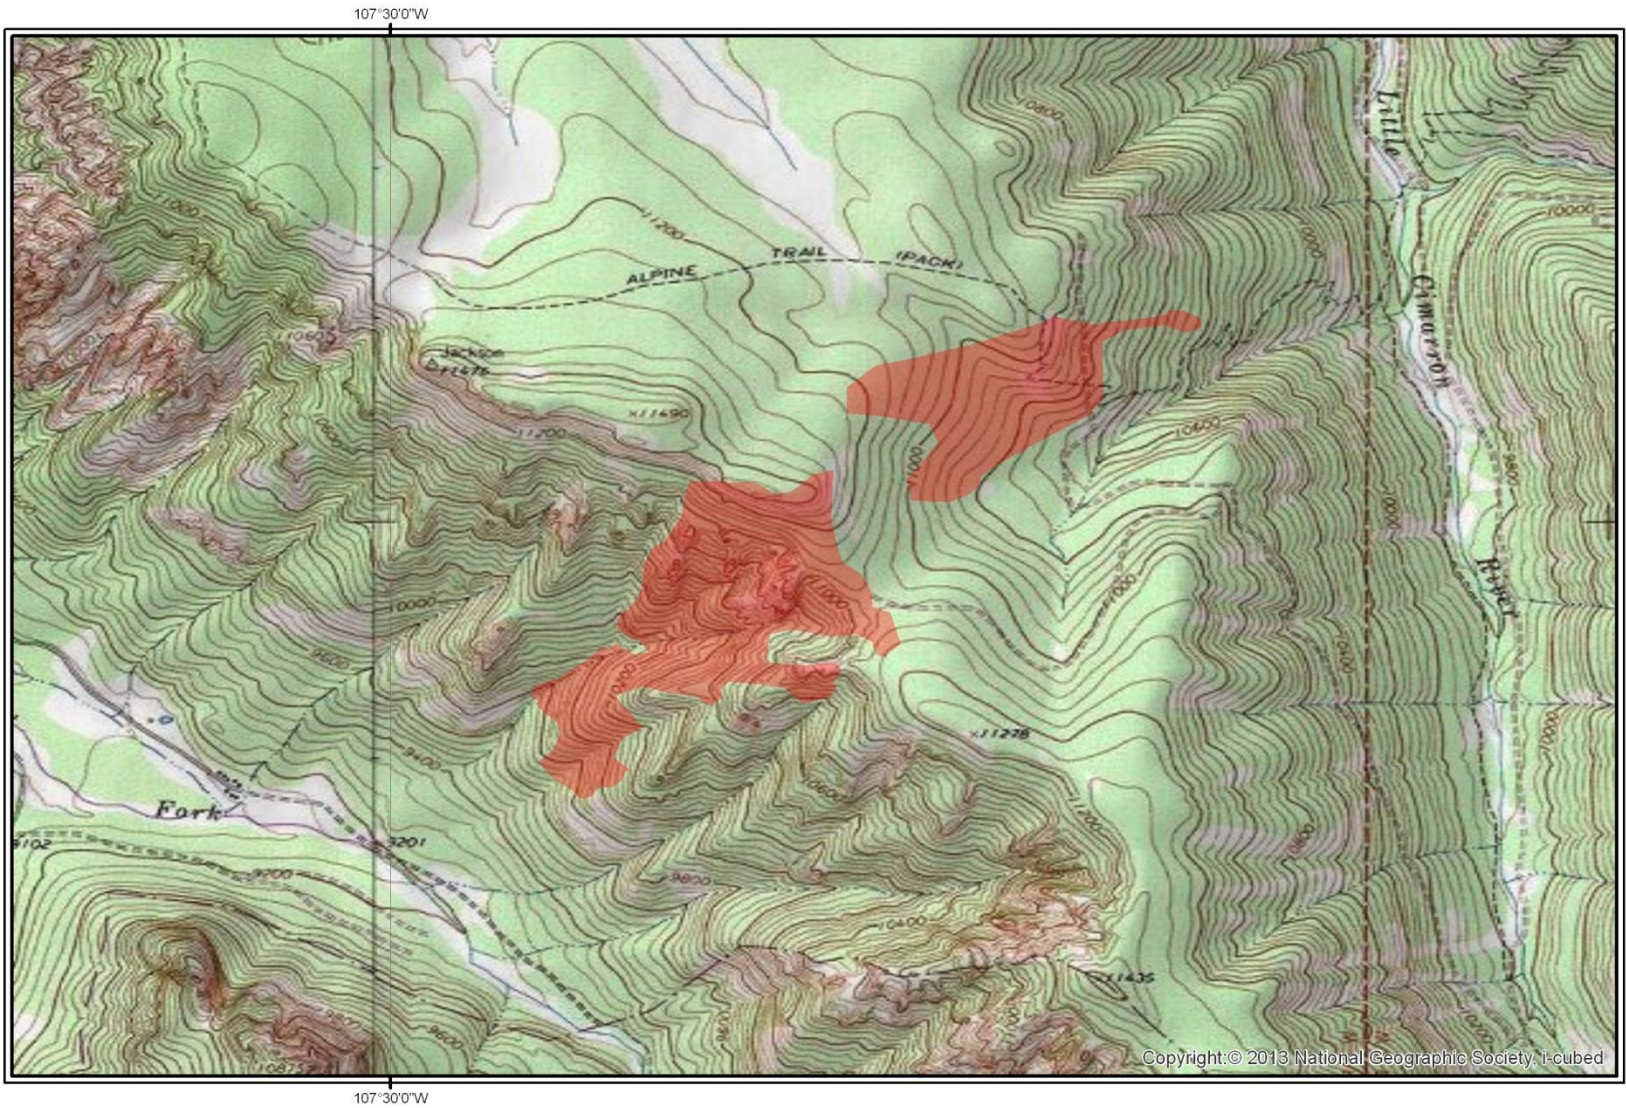

East Fork Fire Extent (Evening of 6/23/2013)

Legend

 East Fork Fire Boundary

Fire Area is 183 Acres

Map created by ERIA Consultants, LLC
<http://www.eriaconsultants.com>
mtuffly@eriaconsultants.com
date: 6/23/2013
Fire Perimeter data area from
USGS GEOMAC (<http://www.geomac.gov>)
Fire Perimeter are current from the evening
of 6/23/2013.

East Fork Fire Extent (Evening of 6/24/2013)

Legend

 East Fork Fire Boundary

Fire Area is 209 Acres

Map created by ERIA Consultants, LLC
<http://www.eriaconsultants.com>
mtuffy@eriaconsultants.com
date: 6/24/2013
Fire Perimeter data area from
USGS GEOMAC (<http://www.geomac.gov>)
Fire Perimeter are current from the evening
of 6/24/2013.

East Fork Fire Extent (Evening of 6/25/2013)

Legend

 East Fork Fire Boundary

Fire Area is 214 Acres

Map created by ERIA Consultants, LLC
<http://www.eriaconsultants.com>
mtuffly@eriaconsultants.com
date: 6/26/2013
Fire Perimeter data area from
USGS GEOMAC (<http://www.geomac.gov>)
Fire Perimeter are current from the evening
of 6/26/2013.

East Fork Fire Extent (Evening of 6/26/2013)

Legend

 East Fork Fire Boundary

Fire Area is 301 Acres

Map created by ERIA Consultants, LLC
<http://www.eriaconsultants.com>
mtuffly@eriaconsultants.com
date: 6/27/2013
Fire Perimeter data area from
USGS GEOMAC (<http://www.geomac.gov>)
Fire Perimeter are current from the evening of
6/27/2013.