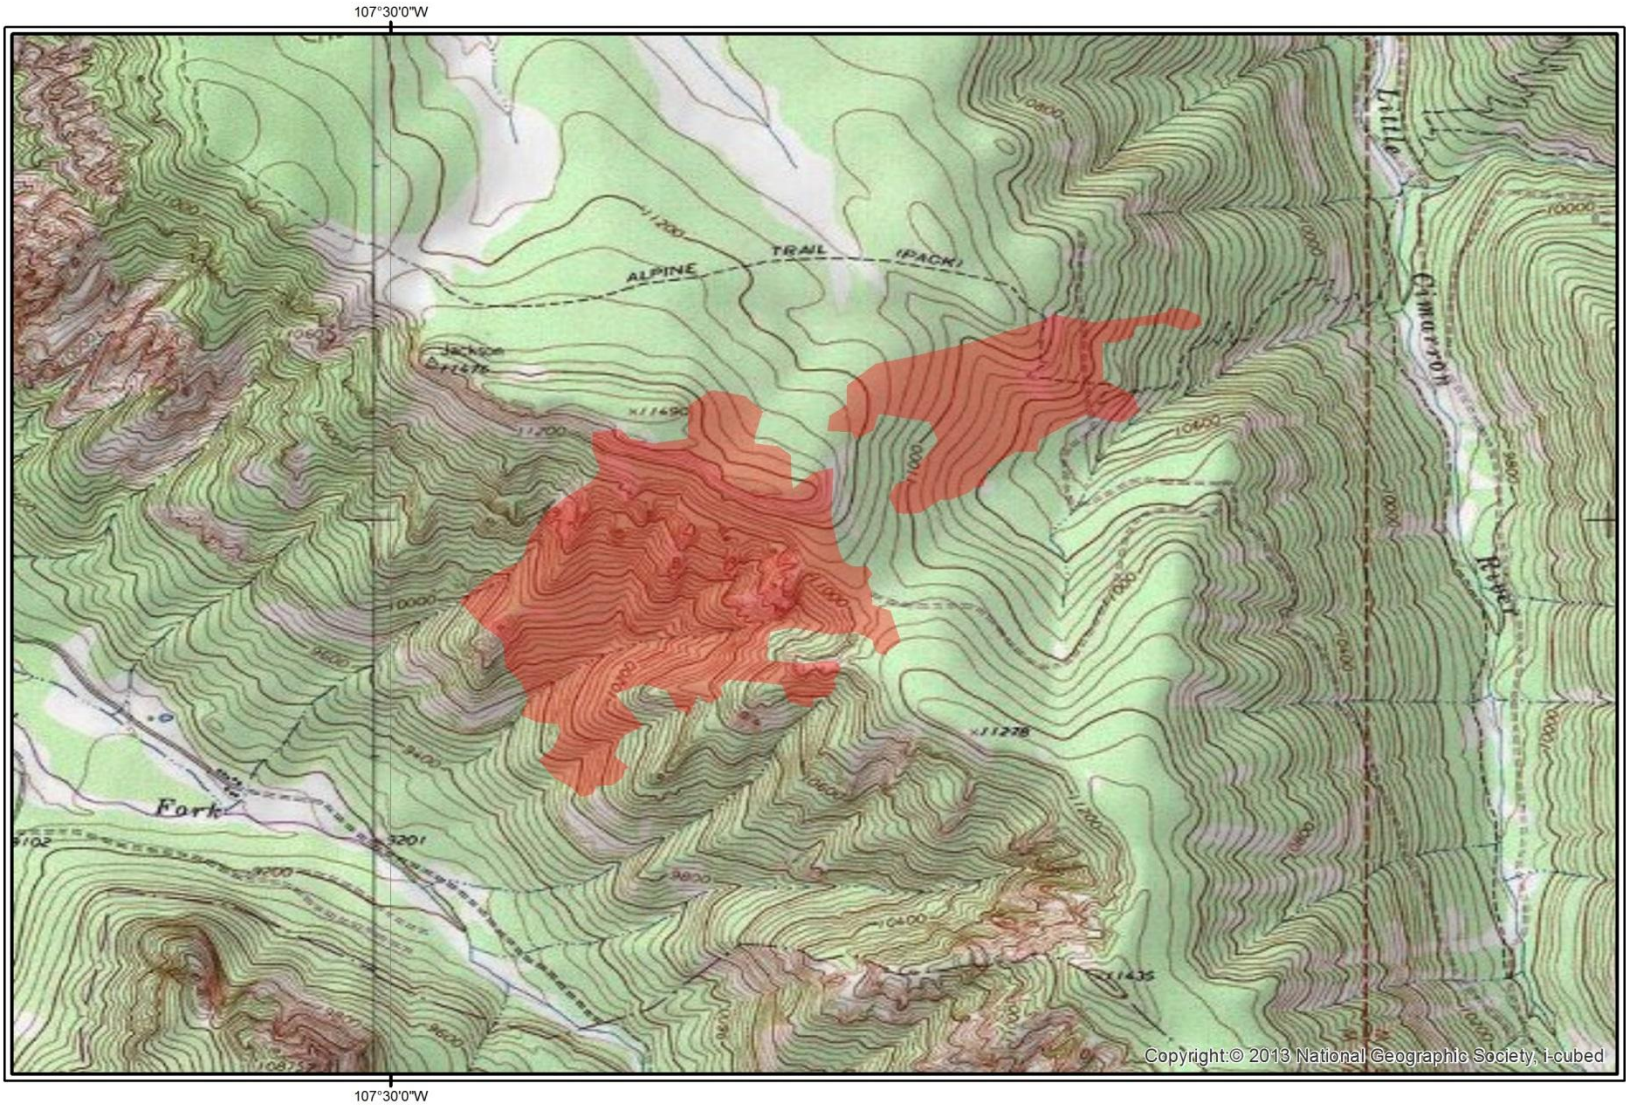

East Fork Fire Extent (Evening of 6/25/2013)

Legend

 East Fork Fire Boundary

Fire Area is 214 Acres

Map created by ERIA Consultants, LLC
<http://www.eriaconsultants.com>
mtuffly@eriaconsultants.com
date: 6/26/2013
Fire Perimeter data area from
USGS GEOMAC (<http://www.geomac.gov>)
Fire Perimeter are current from the evening
of 6/26/2013.

East Fork Fire Extent (Evening of 6/26/2013)

Legend

 East Fork Fire Boundary

Fire Area is 301 Acres

Map created by ERIA Consultants, LLC
<http://www.eriaconsultants.com>
mtuffly@eriaconsultants.com
date: 6/27/2013
Fire Perimeter data area from
USGS GEOMAC (<http://www.geomac.gov>)
Fire Perimeter are current from the evening of
6/27/2013.

East Fork Fire Extent (Evening of 6/27/2013)

Legend

 East Fork Fire Boundary

Fire Area is 328 Acres

Map created by ERIA Consultants, LLC
<http://www.eriaconsultants.com>
mtuffly@eriaconsultants.com
date: 6/28/2013
Fire Perimeter data area from
USGS GEOMAC (<http://www.geomac.gov>)
Fire Perimeter are current from the evening
of 6/28/2013.

East Fork Fire Extent (Evening of 6/27/2013)

Legend

 East Fork Fire Boundary

Fire Area is 334 Acres

Map created by ERIA Consultants, LLC
<http://www.eriaconsultants.com>
mtuffly@eriaconsultants.com
Date: 6/29/2013
Fire Perimeter data area from
USGS GEOMAC (<http://www.geomac.gov>)
Fire Perimeter are current from the evening
of 6/29/2013.