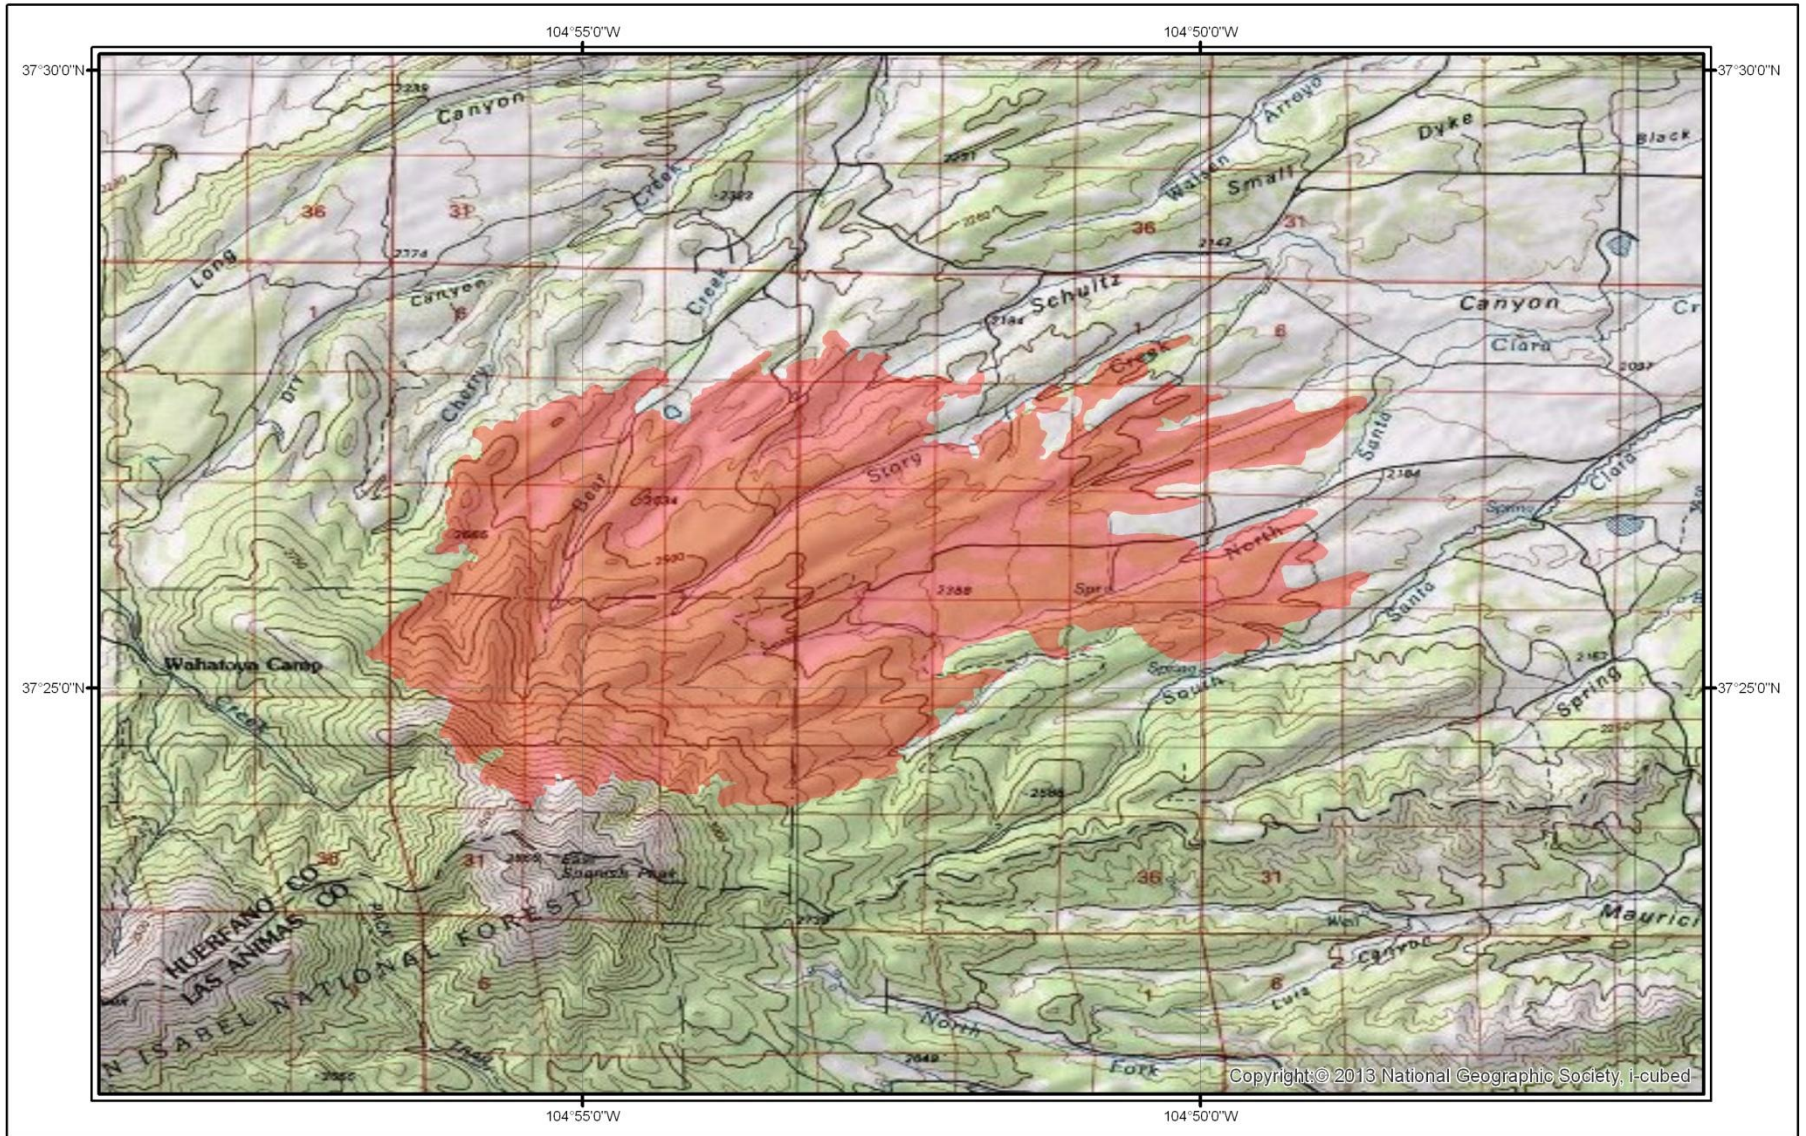

East Peak Fire Extent (Evening of 6/23/2013)

Legend

East Peak Fire Boundary

Fire Area is 12,442 Acres

Map created by ERIA Consultants, LLC
<http://www.eriaconsultants.com>
 mtuffly@eriaconsultants.com
 date:6/25/2013
 Fire Perimeter data area from
 USGS GEOMAC (<http://www.geomac.gov>)
 Fire Perimeter are current from the evening
 of 6/25/2013.