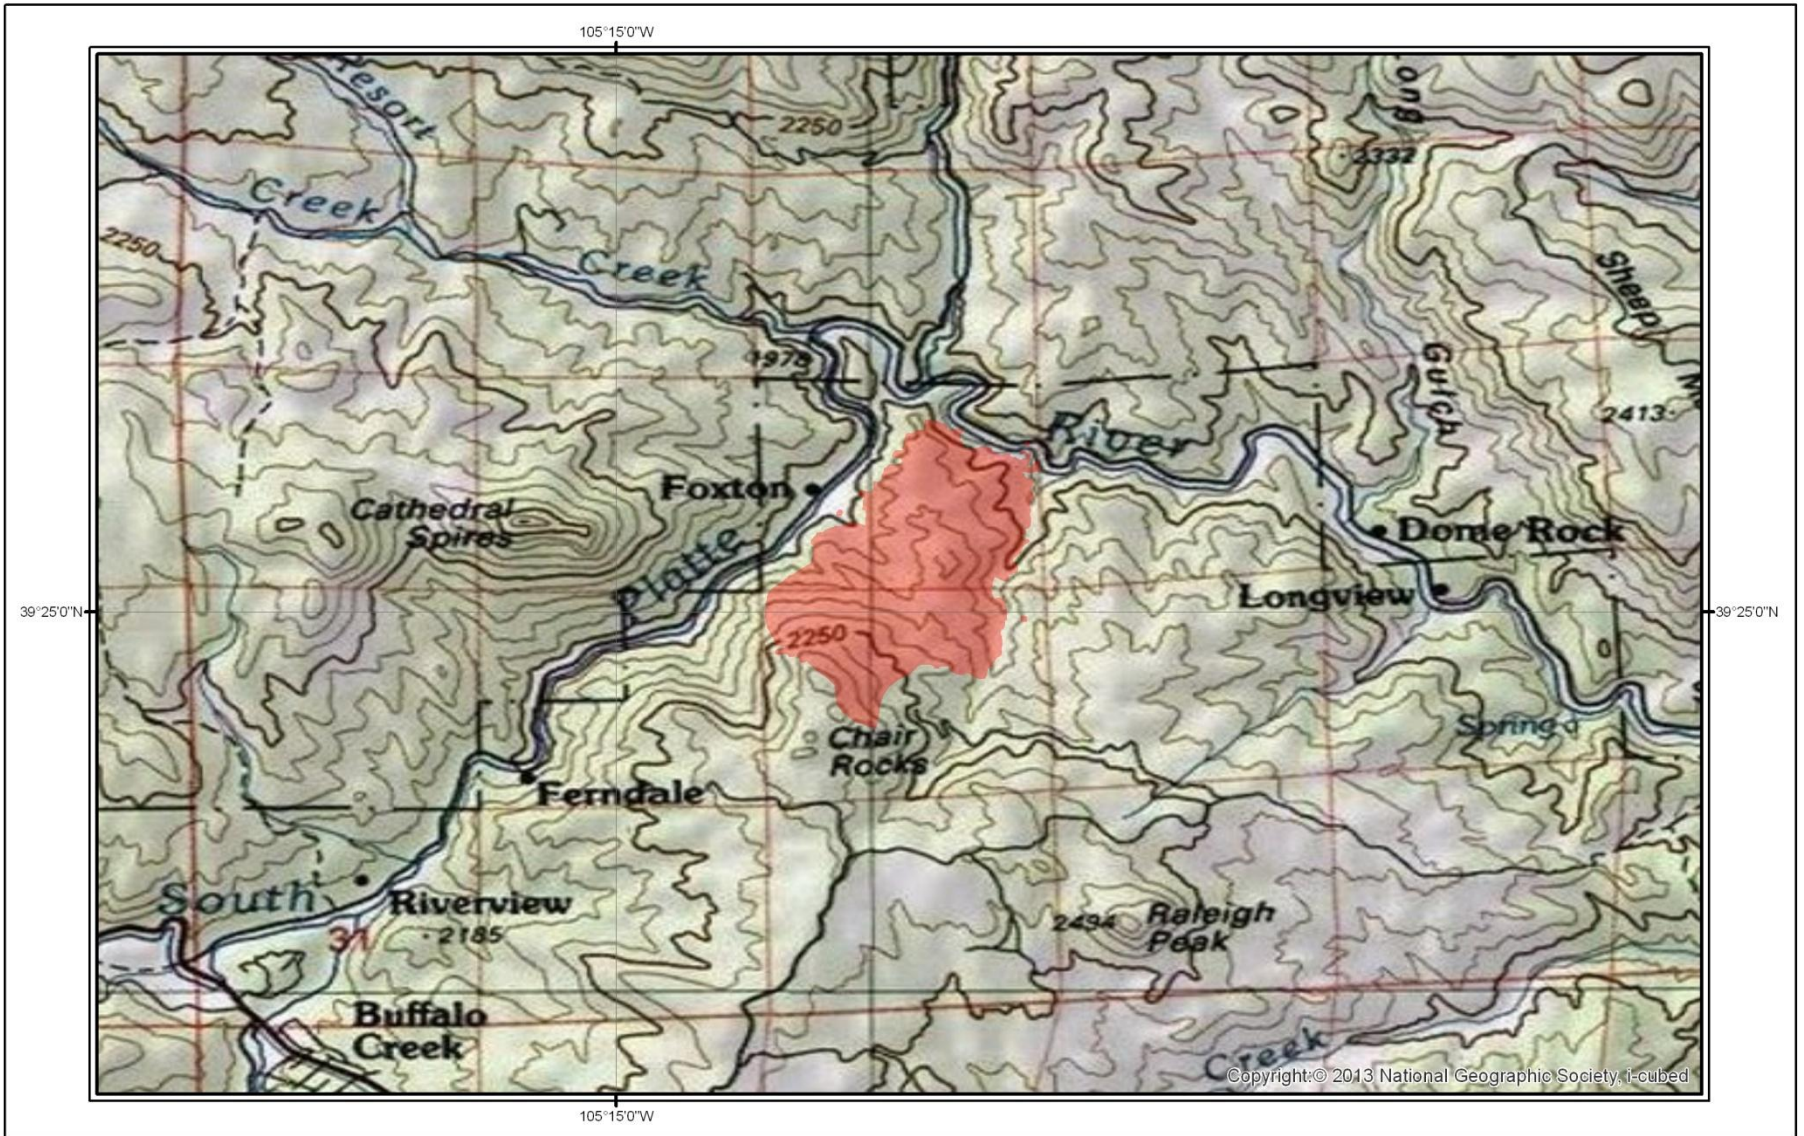

## Legend

 Line Gulch Fire Boundary

Fire Area is 498 Acres

Map created by ERIA Consultants, LLC  
<http://www.eriaconsultants.com>  
 mtuffly@eriaconsultants.com  
 date: 6/21/2013  
 Fire Perimeter data area from  
 USGS GEOMAC (<http://www.geomac.gov>)  
 Fire Perimeter are current from the evening  
 of 6/21/2013.

# Lime Gulch Fire Extent (Evening of 6/21/2013)

## Legend

 Lime Gulch Fire Boundary

Fire Area is 511 Acres

Map created by ERIA Consultants, LLC  
<http://www.eriaconsultants.com>  
[mtuffly@eriaconsultants.com](mailto:mtuffly@eriaconsultants.com)  
date: 6/21/2013  
Fire Perimeter data area from  
USGS GEOMAC (<http://www.geomac.gov>)  
Fire Perimeter are current from the evening  
of 6/21/2013.