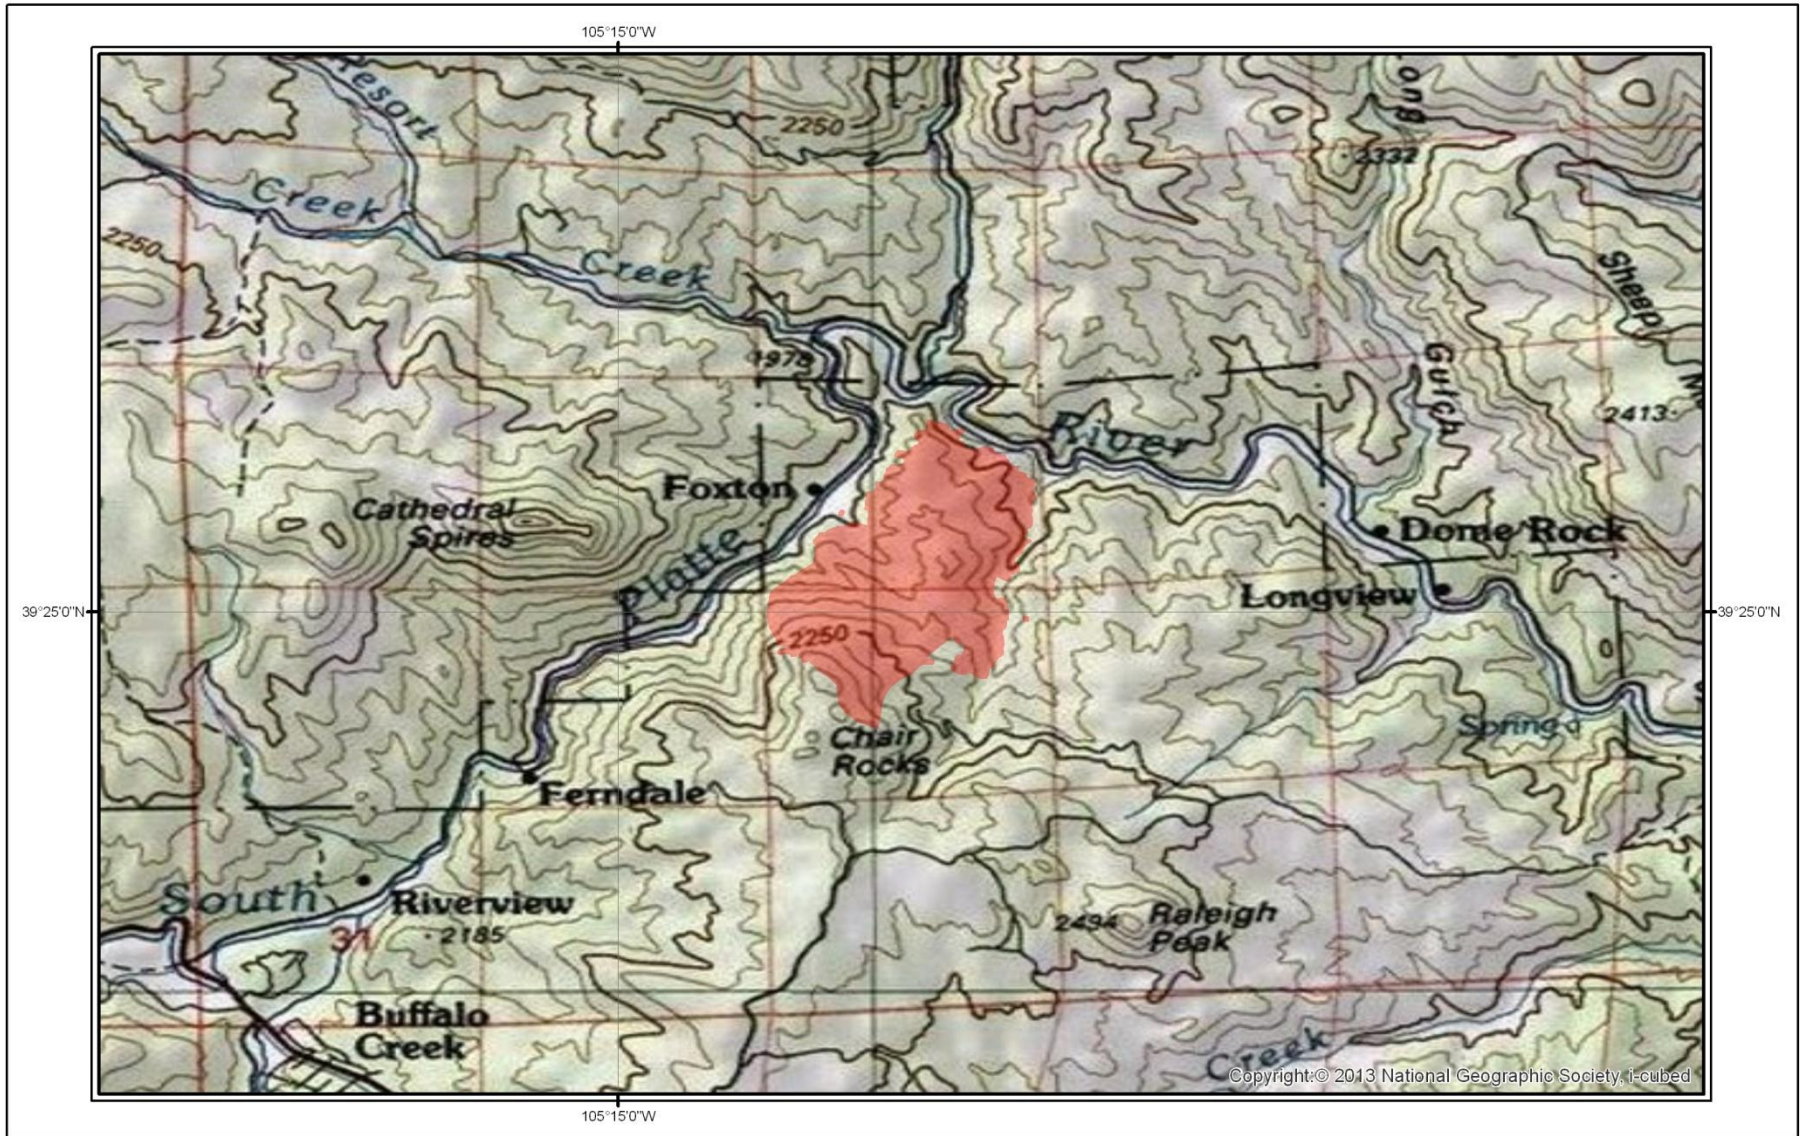

# Lime Gulch Fire Extent (Evening of 6/20/2013)

Copyright: © 2013 National Geographic Society, i-cubed

## Legend

 Line Gulch Fire Boundary

Fire Area is 498 Acres

Map created by ERIA Consultants, LLC  
<http://www.eriaconsultants.com>  
 mtuffly@eriaconsultants.com  
 date: 6/21/2013  
 Fire Perimeter data area from  
 USGS GEOMAC (<http://www.geomac.gov>)  
 Fire Perimeter are current from the evening  
 of 6/21/2013.

# Lime Gulch Fire Extent (Evening of 6/21/2013)

## Legend

 Lime Gulch Fire Boundary

Fire Area is 511 Acres

Map created by ERIA Consultants, LLC  
<http://www.eriaconsultants.com>  
[mtuffly@eriaconsultants.com](mailto:mtuffly@eriaconsultants.com)  
date: 6/21/2013  
Fire Perimeter data area from  
USGS GEOMAC (<http://www.geomac.gov>)  
Fire Perimeter are current from the evening  
of 6/21/2013.