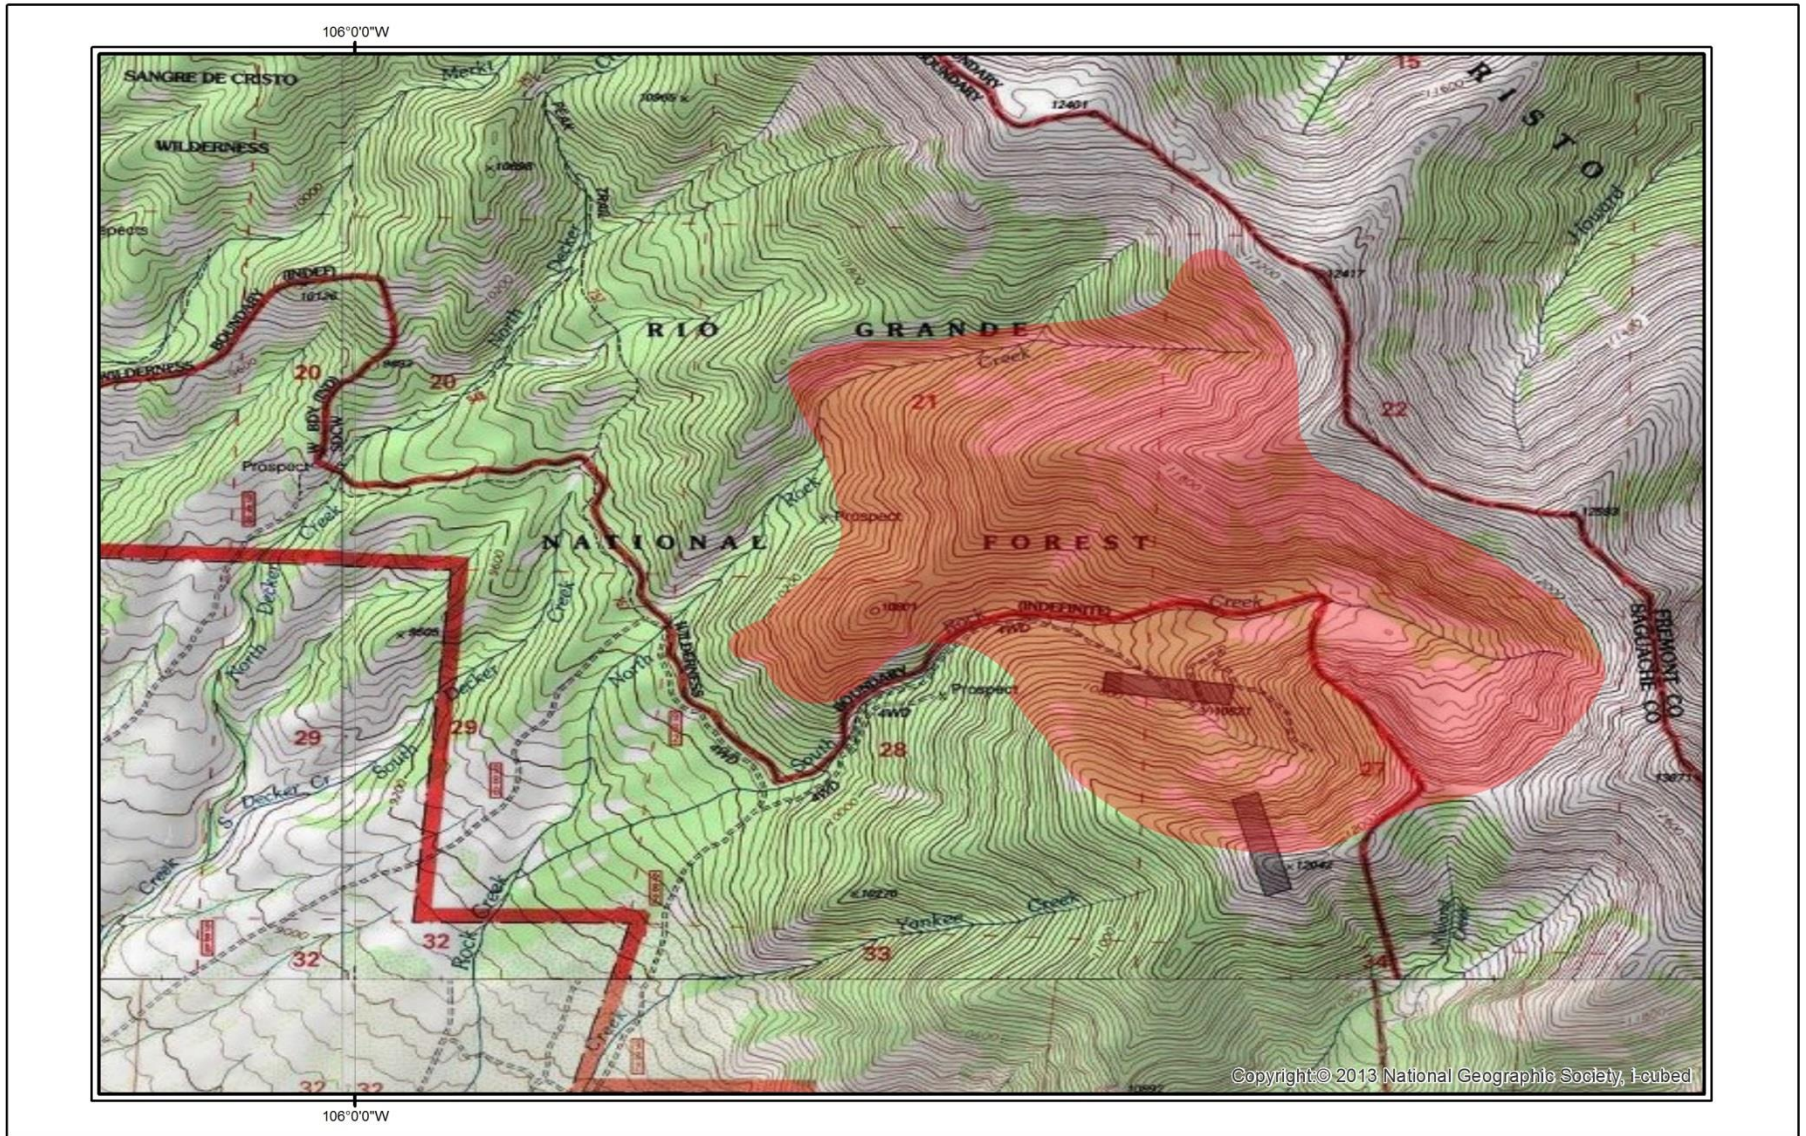

## Legend

 Ox Cart Fire Boundary

Fire Size is 64 Acres

0.4 0.2 0 0.4 0.8 1.2 1.6

Kilometers

Map created by ERIA Consultants, LLC

<http://www.eriaconsultants.com>

[mtuffly@eriaconsultants.com](mailto:mtuffly@eriaconsultants.com)

date:6/26/2013

Fire Perimeter data area from USGS GEOMAC (<http://www.geomac.gov>)

Fire Perimeter are current from the evening of 6/26/2013.

# Ox Cart Fire Extent (Evening of 6/26/2013)

**Legend**  
 Ox Cart Fir Boundary

Fire Size is 1,152 Acres

Map created by ERIA Consultants, LLC  
<http://www.eriaconsultants.com>  
[mtuffly@eriaconsultants.com](mailto:mtuffly@eriaconsultants.com)  
 date: 6/26/2013  
 Fire Perimeter data area from  
 USGS GEOMAC (<http://www.geomac.gov>)  
 Fire Perimeter are current from the evening  
 of 6/26/2013.