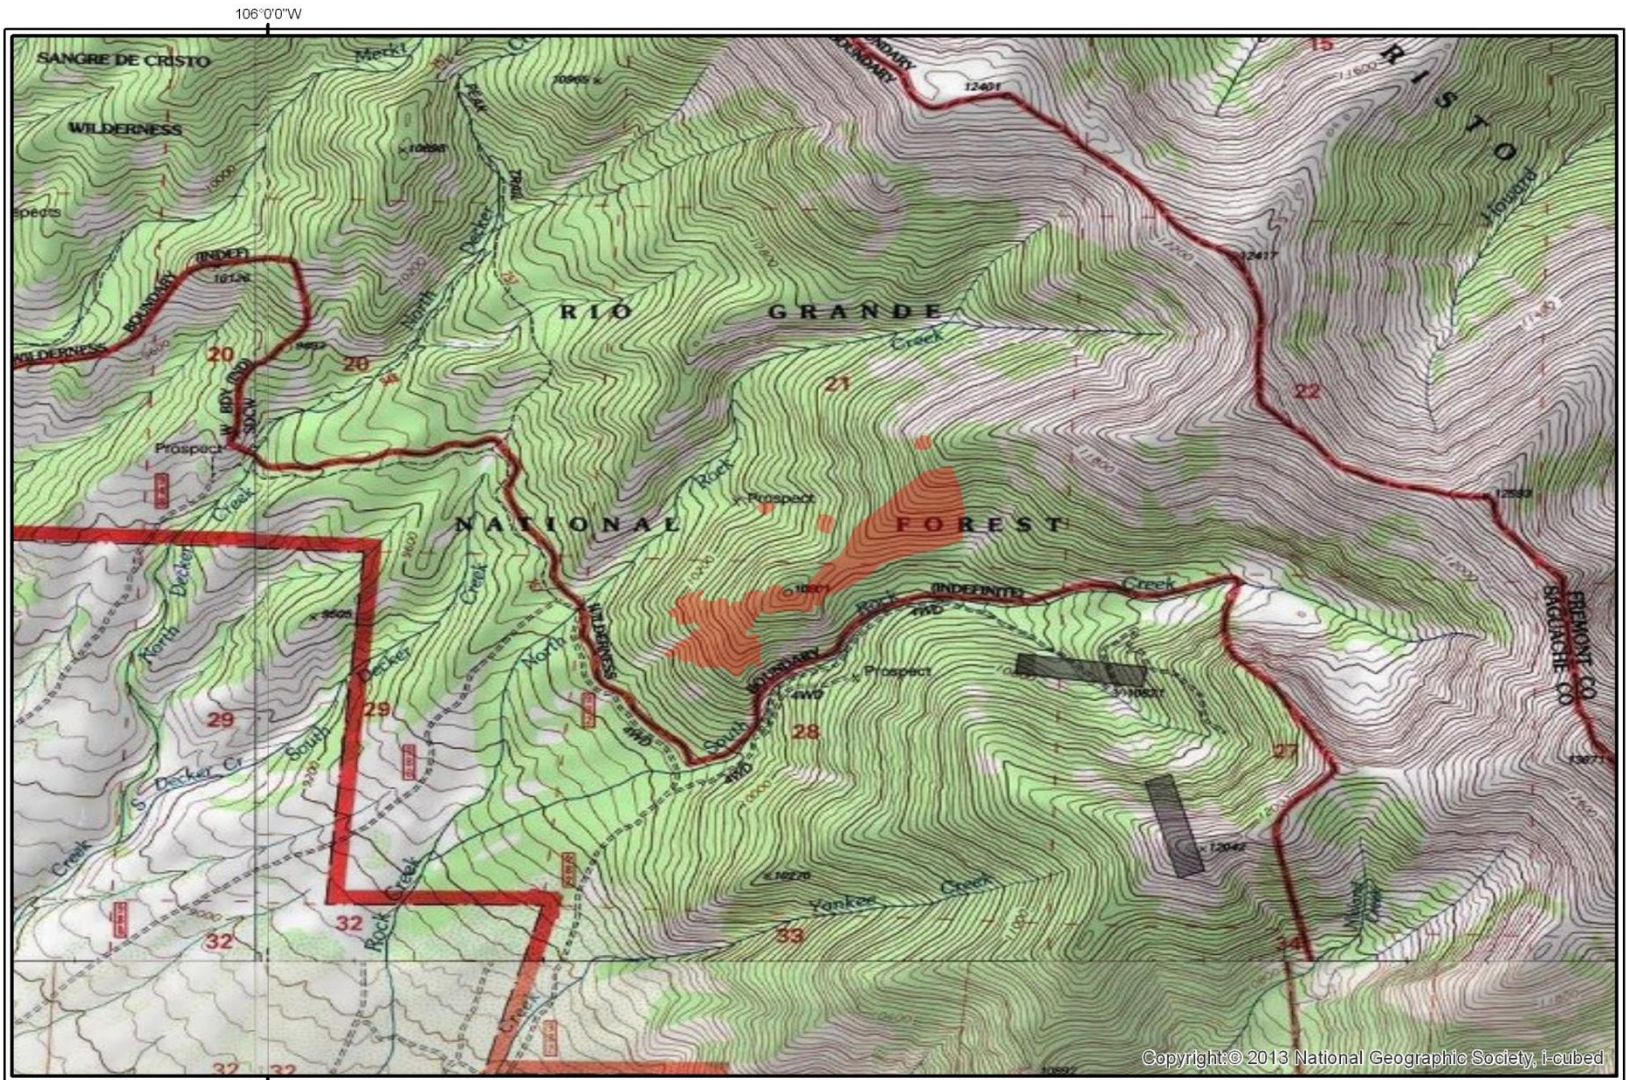

# Ox Cart Fire Extent (Evening of 6/25/2013)

## Legend

 Ox Cart Fire Boundary

Fire Size is 64 Acres

0.4 0.2 0 0.4 0.8 1.2 1.6

Kilometers

Map created by ERIA Consultants, LLC

<http://www.eriaconsultants.com>

[mtuffly@eriaconsultants.com](mailto:mtuffly@eriaconsultants.com)

# Ox Cart Fire Extent (Evening of 6/26/2013)

**Legend**  
 Ox Cart Fir Boundary

Fire Size is 1,152 Acres

Map created by ERIA Consultants, LLC  
<http://www.eriaconsultants.com>  
[mtuffly@eriaconsultants.com](mailto:mtuffly@eriaconsultants.com)  
 date: 6/26/2013  
 Fire Perimeter data area from  
 USGS GEOMAC (<http://www.geomac.gov>)  
 Fire Perimeter are current from the evening  
 of 6/26/2013.