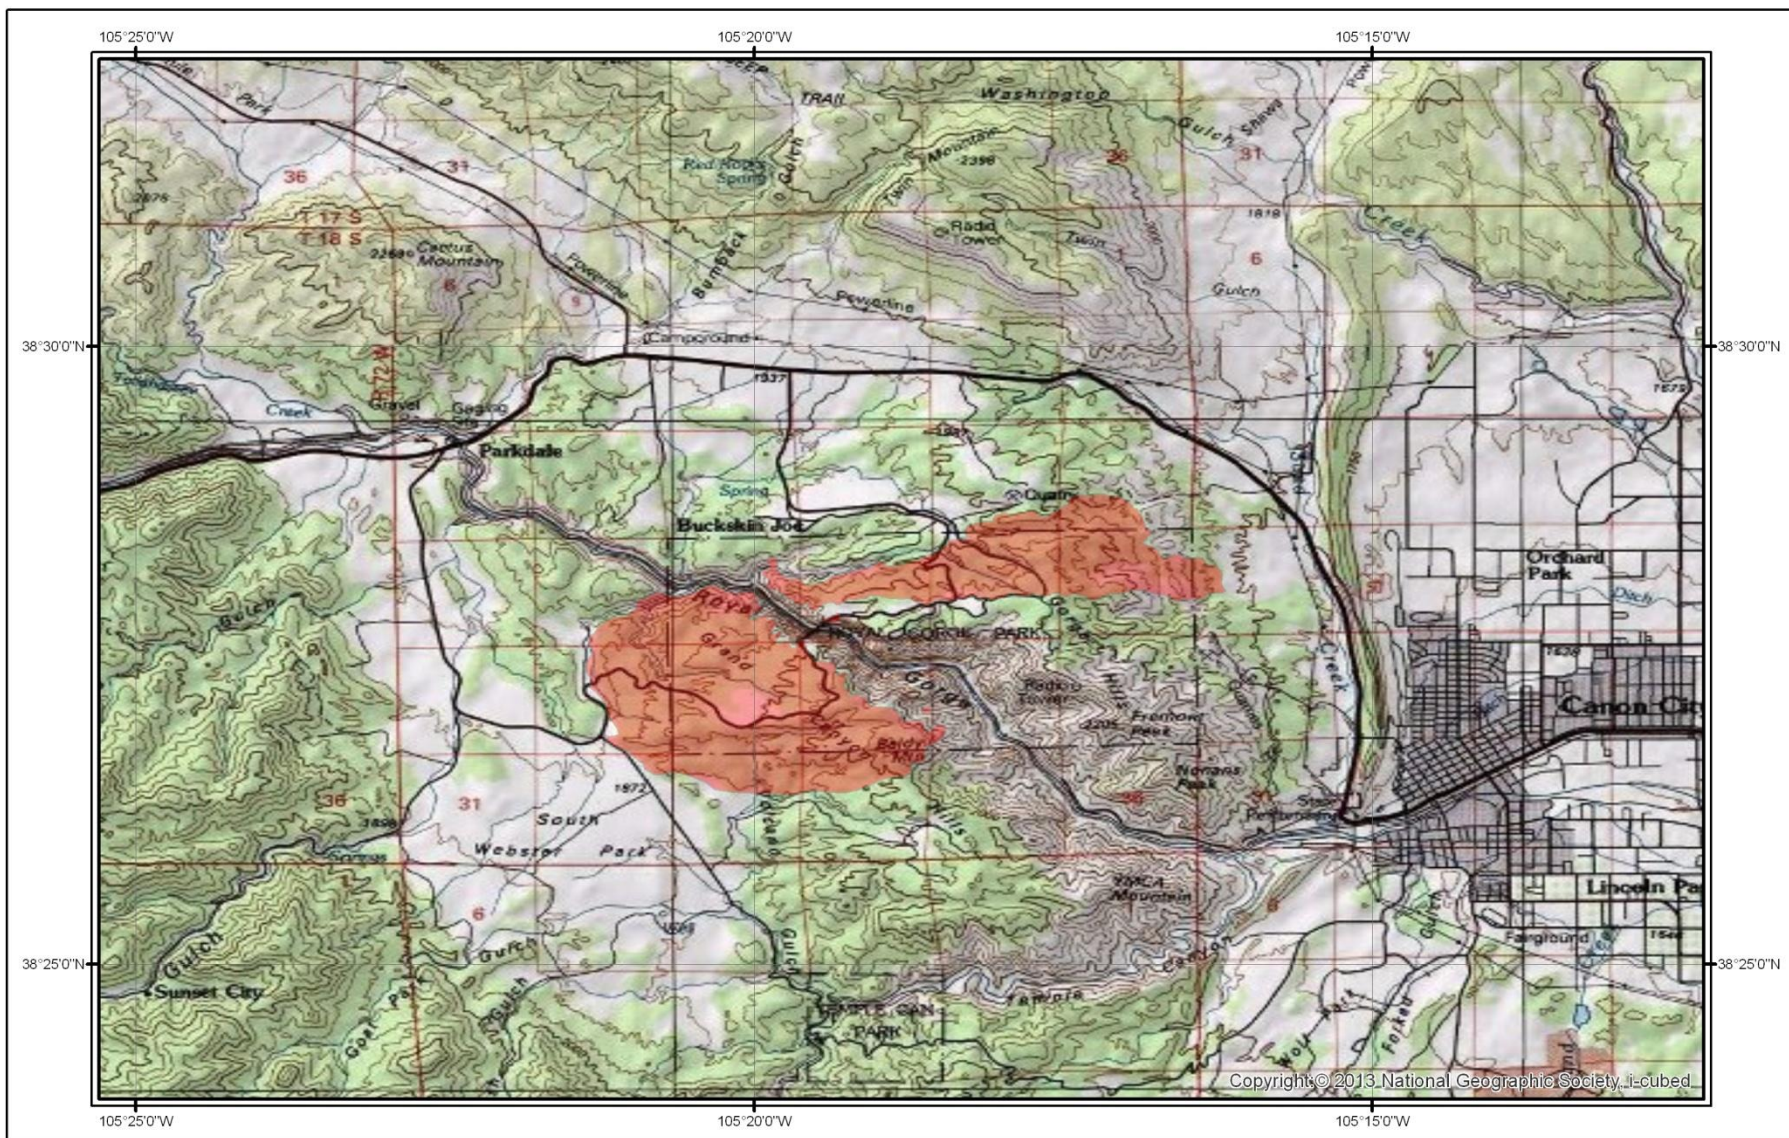

Royal Gorge Fire Extent (Evening of 6/12/2013)

Legend

Royal Gorge Fire

Fire Size is 3,689 Acres

Map created by ERIA Consultants, LLC
<http://www.eriaconsultants.com>
 mtuffly@eriaconsultants.com
 date:6/12/2013
 Fire Perimeter data area from
 USGS GEOMAC (<http://www.geomac.gov>)
 Fire Perimeter are current from the evening
 of 6/12/2013.

Copyright © 2013 National Geographic Society, i-cubed

Royal Gorge Fire Extent (Evening of 6/13/2013)

Legend

Royal Gorge Fire

Fire Size is 3,162 Acres

Map created by ERIA Consultants, LLC
<http://www.eriaconsultants.com>
 mtuffly@eriaconsultants.com
 date:6/13/2013
 Fire Perimeter data area from
 USGS GEOMAC (<http://www.geomac.gov>)
 Fire Perimeter are current from the evening
 of 6/13/2013.

Royal Gorge Fire Extent (Evening of 6/14/2013)

Legend

Royal Gorge

Fire Size is 3,218 Acres

Map created by ERIA Consultants, LLC
<http://www.eriaconsultants.com>
 mtuffly@eriaconsultants.com
 date:6/13/2013
 Fire Perimeter data area from
 USGS GEOMAC (<http://www.geomac.gov>)
 Fire Perimeter are current from the evening
 of 6/13/2013.