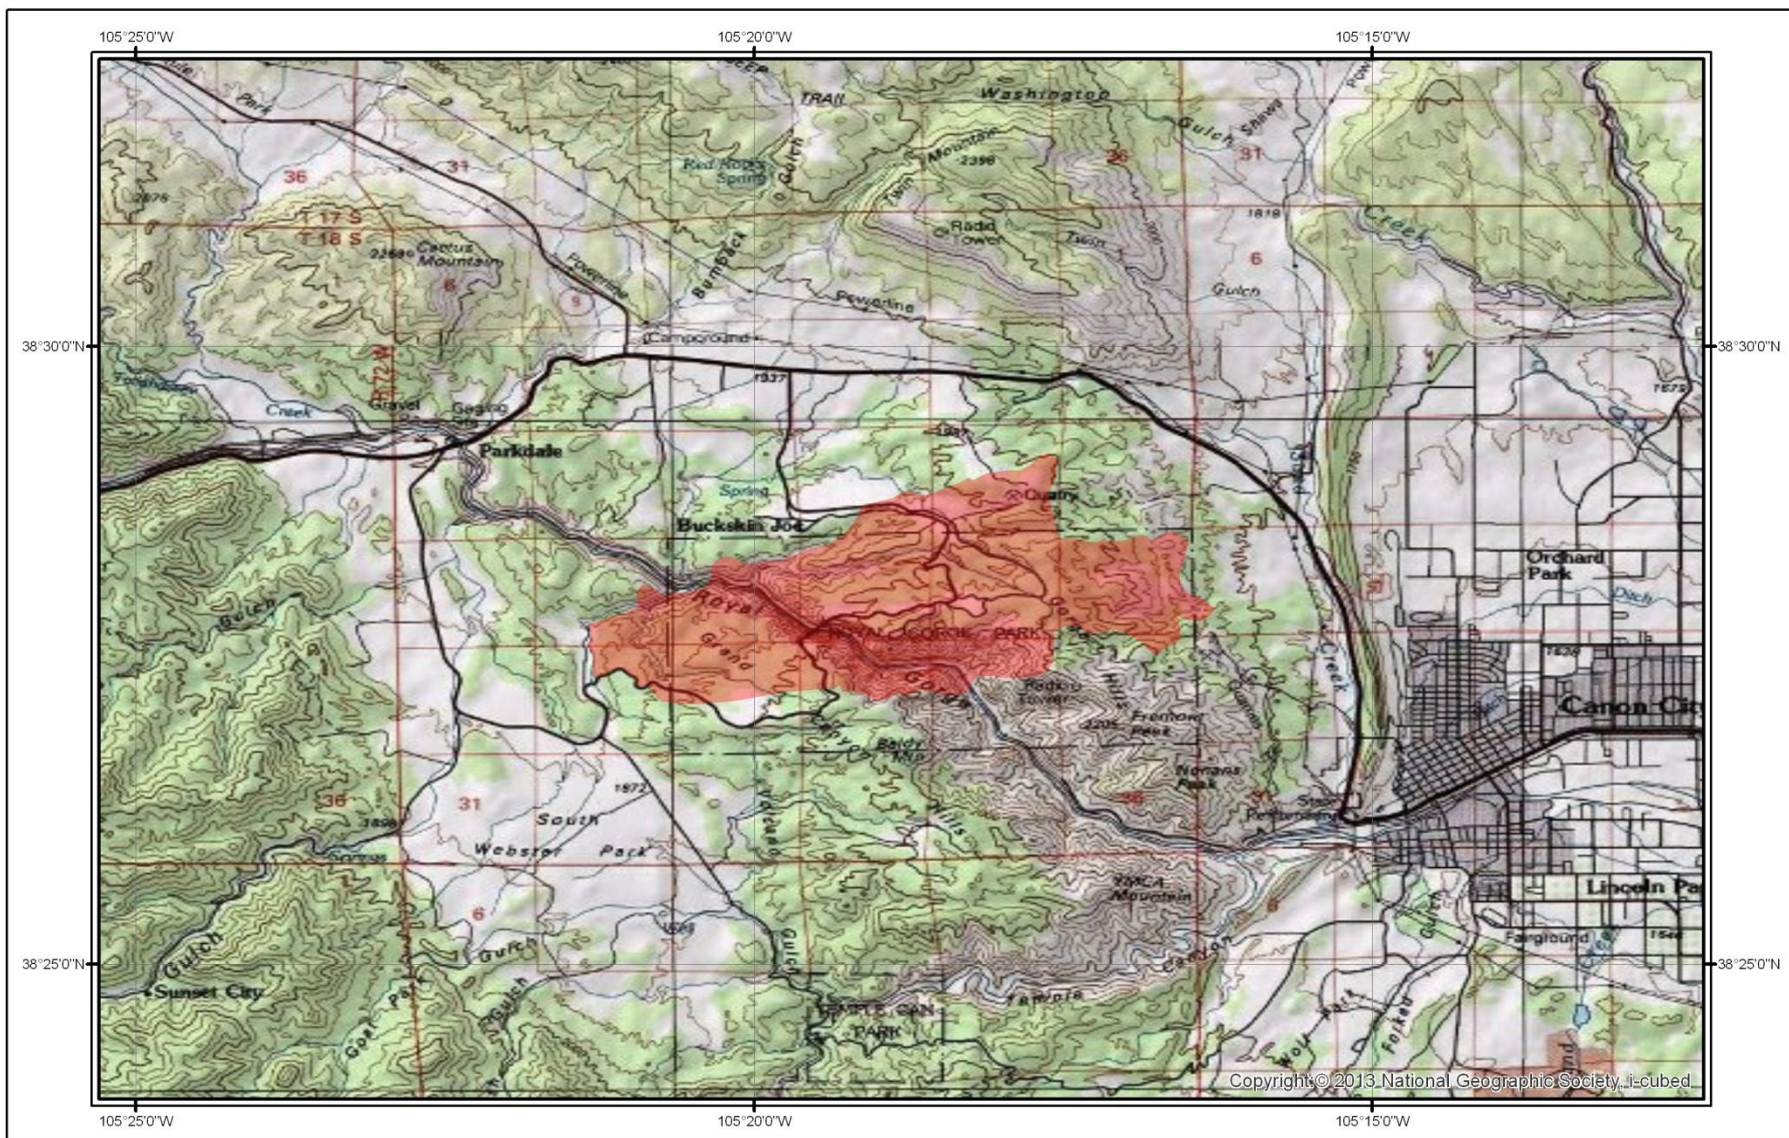

Royal Gorge Fire Extent (Evening of 6/12/2013)

Legend

Royal Gorge Fire

Fire Size is 3,689 Acres

Map created by ERIA Consultants, LLC
<http://www.eriaconsultants.com>
 mtuffly@eriaconsultants.com
 date:6/12/2013
 Fire Perimeter data area from
 USGS GEOMAC (<http://www.geomac.gov>)
 Fire Perimeter are current from the evening
 of 6/12/2013.

Copyright © 2013 National Geographic Society, i-cubed

Royal Gorge Fire Extent (Evening of 6/13/2013)

Legend

Royal Gorge Fire

Fire Size is 3,162 Acres

Map created by ERIA Consultants, LLC
<http://www.eriaconsultants.com>
 mtuffly@eriaconsultants.com
 date:6/13/2013
 Fire Perimeter data area from
 USGS GEOMAC (<http://www.geomac.gov>)
 Fire Perimeter are current from the evening
 of 6/13/2013.

Royal Gorge Fire Extent (Evening of 6/14/2013)

Legend

Royal Gorge

Fire Size is 3,218 Acres

Map created by ERIA Consultants, LLC
<http://www.eriaconsultants.com>
 mtuffly@eriaconsultants.com
 date:6/13/2013
 Fire Perimeter data area from
 USGS GEOMAC (<http://www.geomac.gov>)
 Fire Perimeter are current from the evening
 of 6/13/2013.