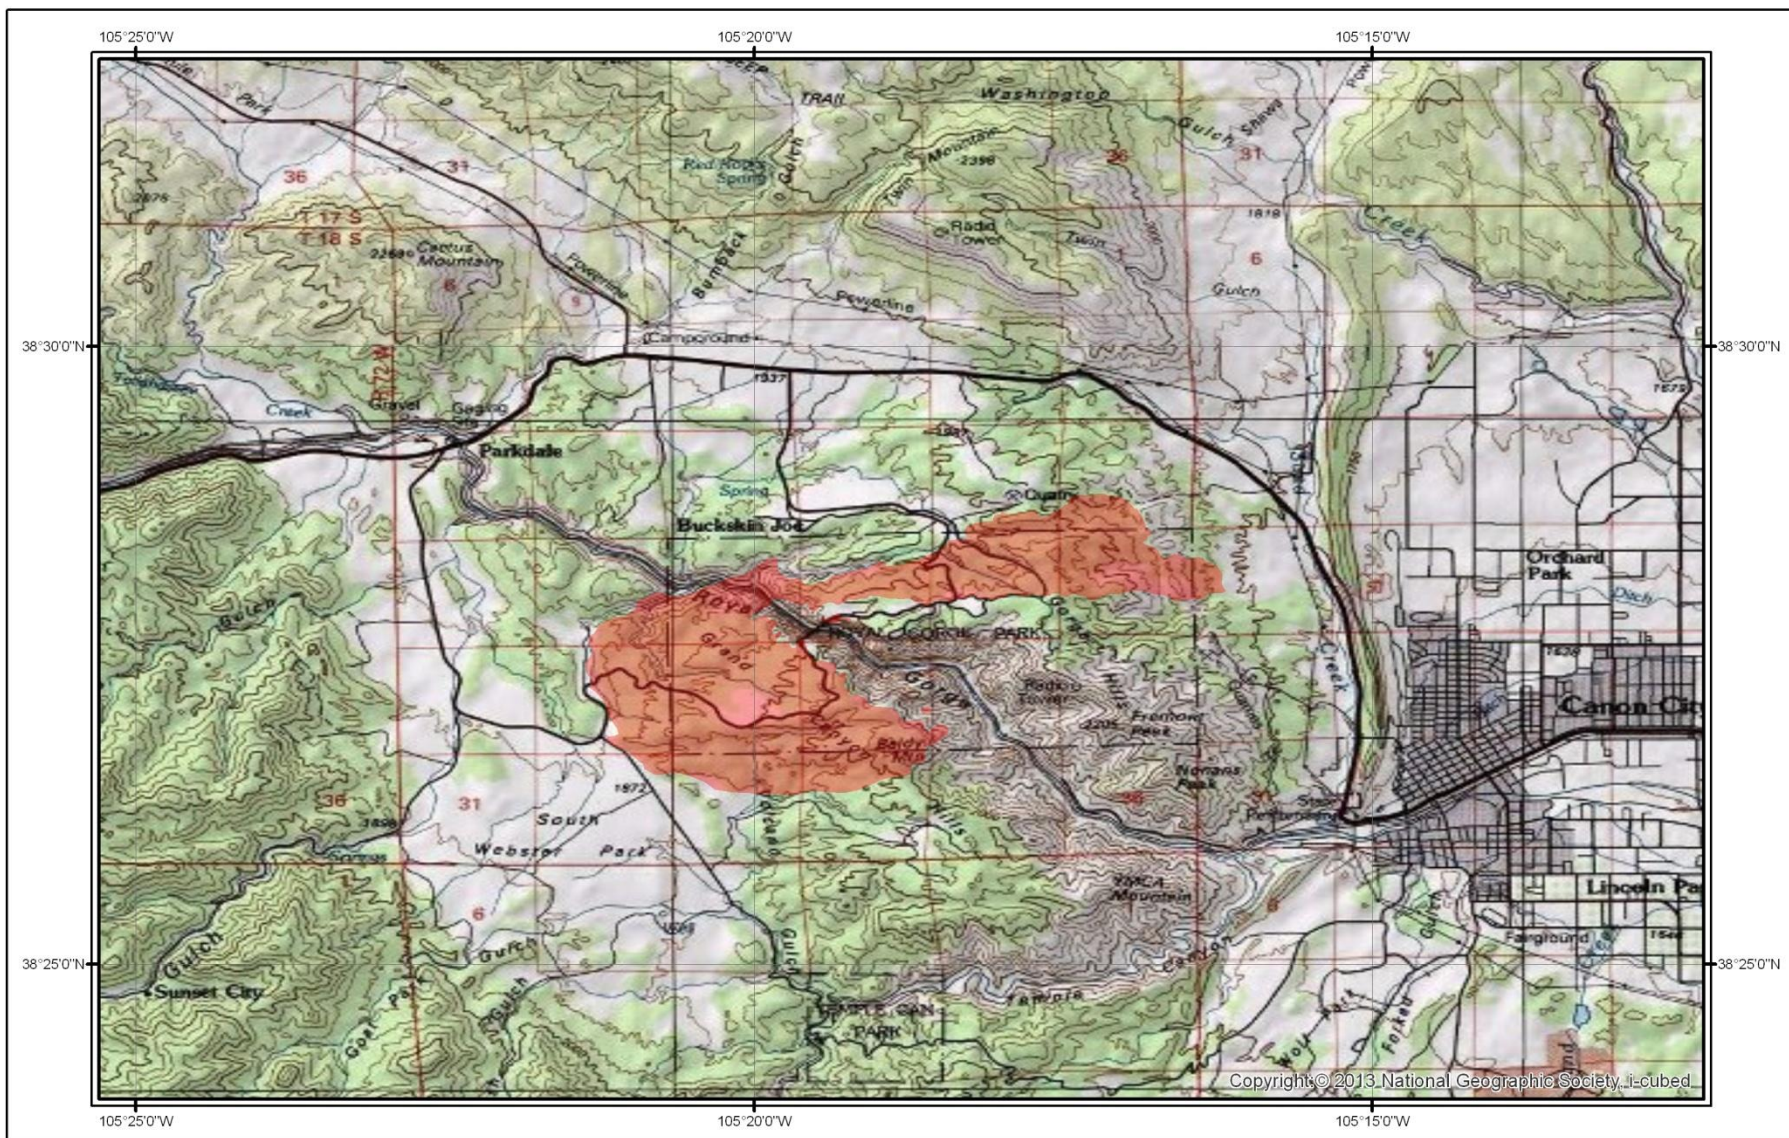

Royal Gorge Fire Extent (Evening of 6/12/2013)

Legend

Royal Gorge Fire

Fire Size is 3,689 Acres

Map created by ERIA Consultants, LLC
<http://www.eriaconsultants.com>
 mtuffly@eriaconsultants.com
 date:6/12/2013
 Fire Perimeter data area from
 USGS GEOMAC (<http://www.geomac.gov>)
 Fire Perimeter are current from the evening
 of 6/12/2013.

Copyright © 2013 National Geographic Society, i-cubed

Royal Gorge Fire Extent (Evening of 6/13/2013)

Legend

Royal Gorge Fire

Fire Size is 3,162 Acres

Map created by ERIA Consultants, LLC
<http://www.eriaconsultants.com>
 mtuffly@eriaconsultants.com
 date:6/13/2013
 Fire Perimeter data area from
 USGS GEOMAC (<http://www.geomac.gov>)
 Fire Perimeter are current from the evening
 of 6/13/2013.

Royal Gorge Fire Extent (Evening of 6/14/2013)

Legend

Royal Gorge

Fire Size is 3,218 Acres

Map created by ERIA Consultants, LLC
<http://www.eriaconsultants.com>
 mtuffly@eriaconsultants.com
 date:6/13/2013
 Fire Perimeter data area from
 USGS GEOMAC (<http://www.geomac.gov>)
 Fire Perimeter are current from the evening
 of 6/13/2013.