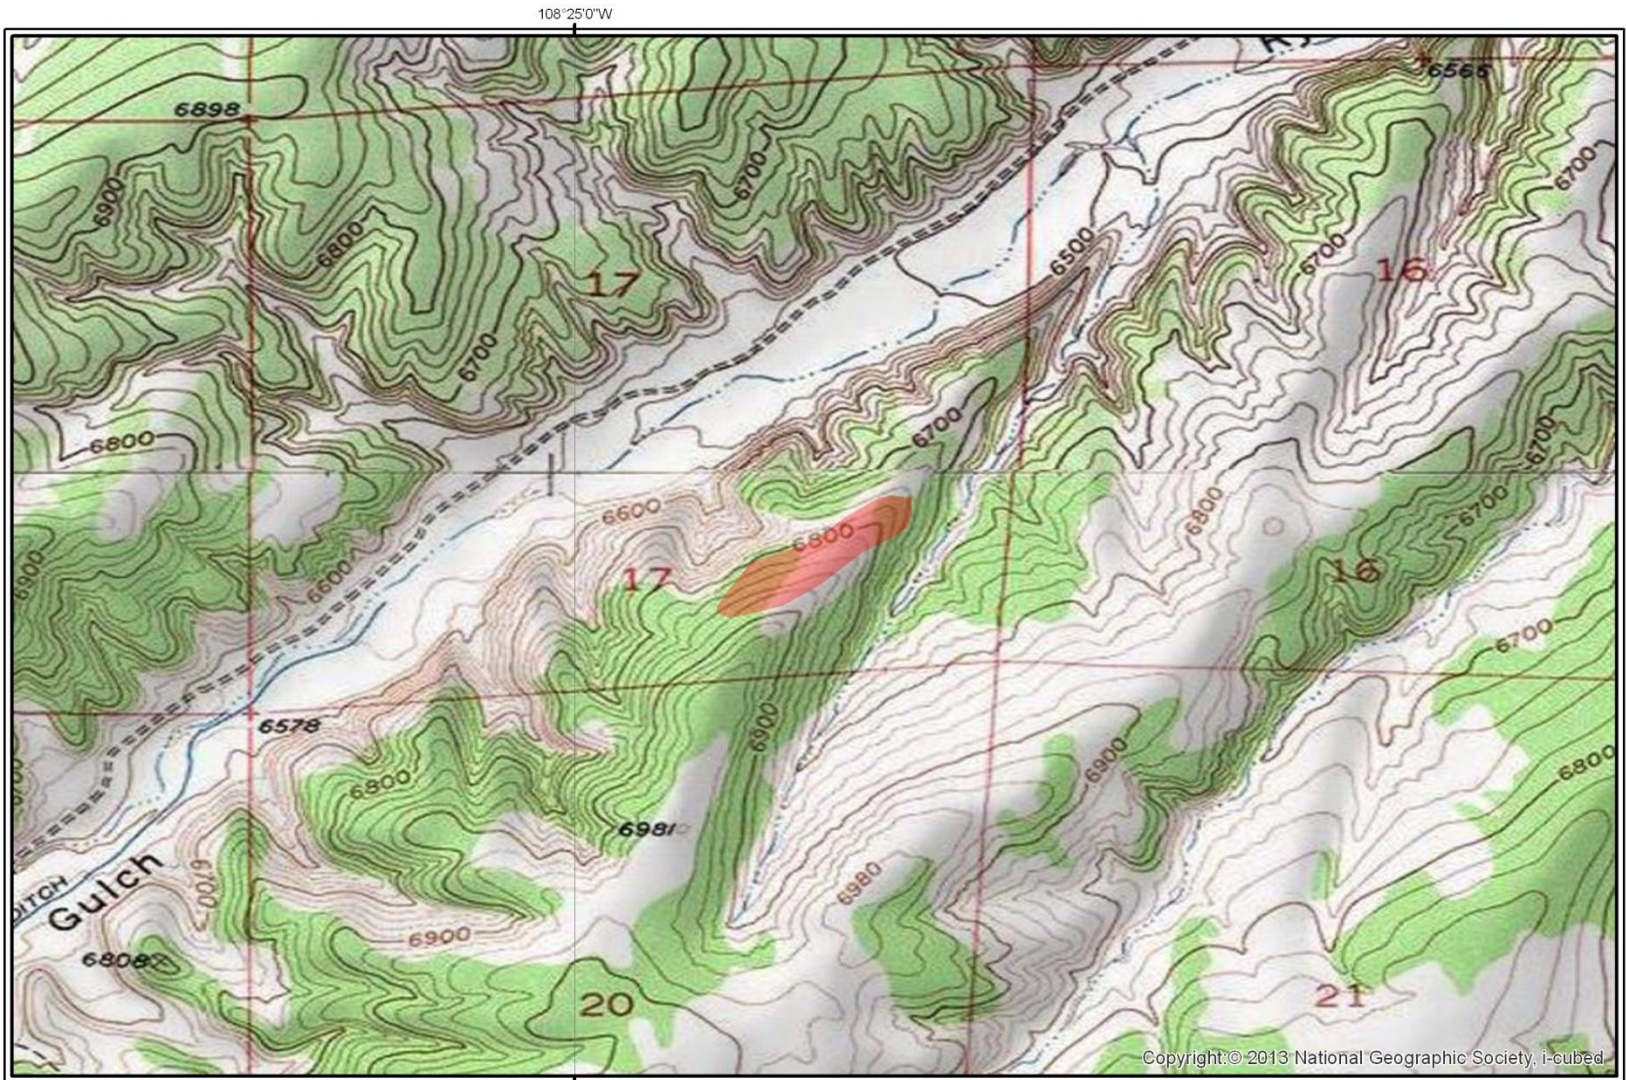

Ryan Fire Extent (Evening of 7/1/2013)

Legend

 Ryan Fire Boundary

Fire Size is 12 Acres

Map created by ERIA Consultants, LLC
<http://www.eriaconsultants.com>
mtuffly@eriaconsultants.com
date: 7/4/2013
Fire Perimeter data area from
USGS GEOMAC (<http://www.geomac.gov>)
Fire Perimeter are current from the evening
of 7/4/2013.