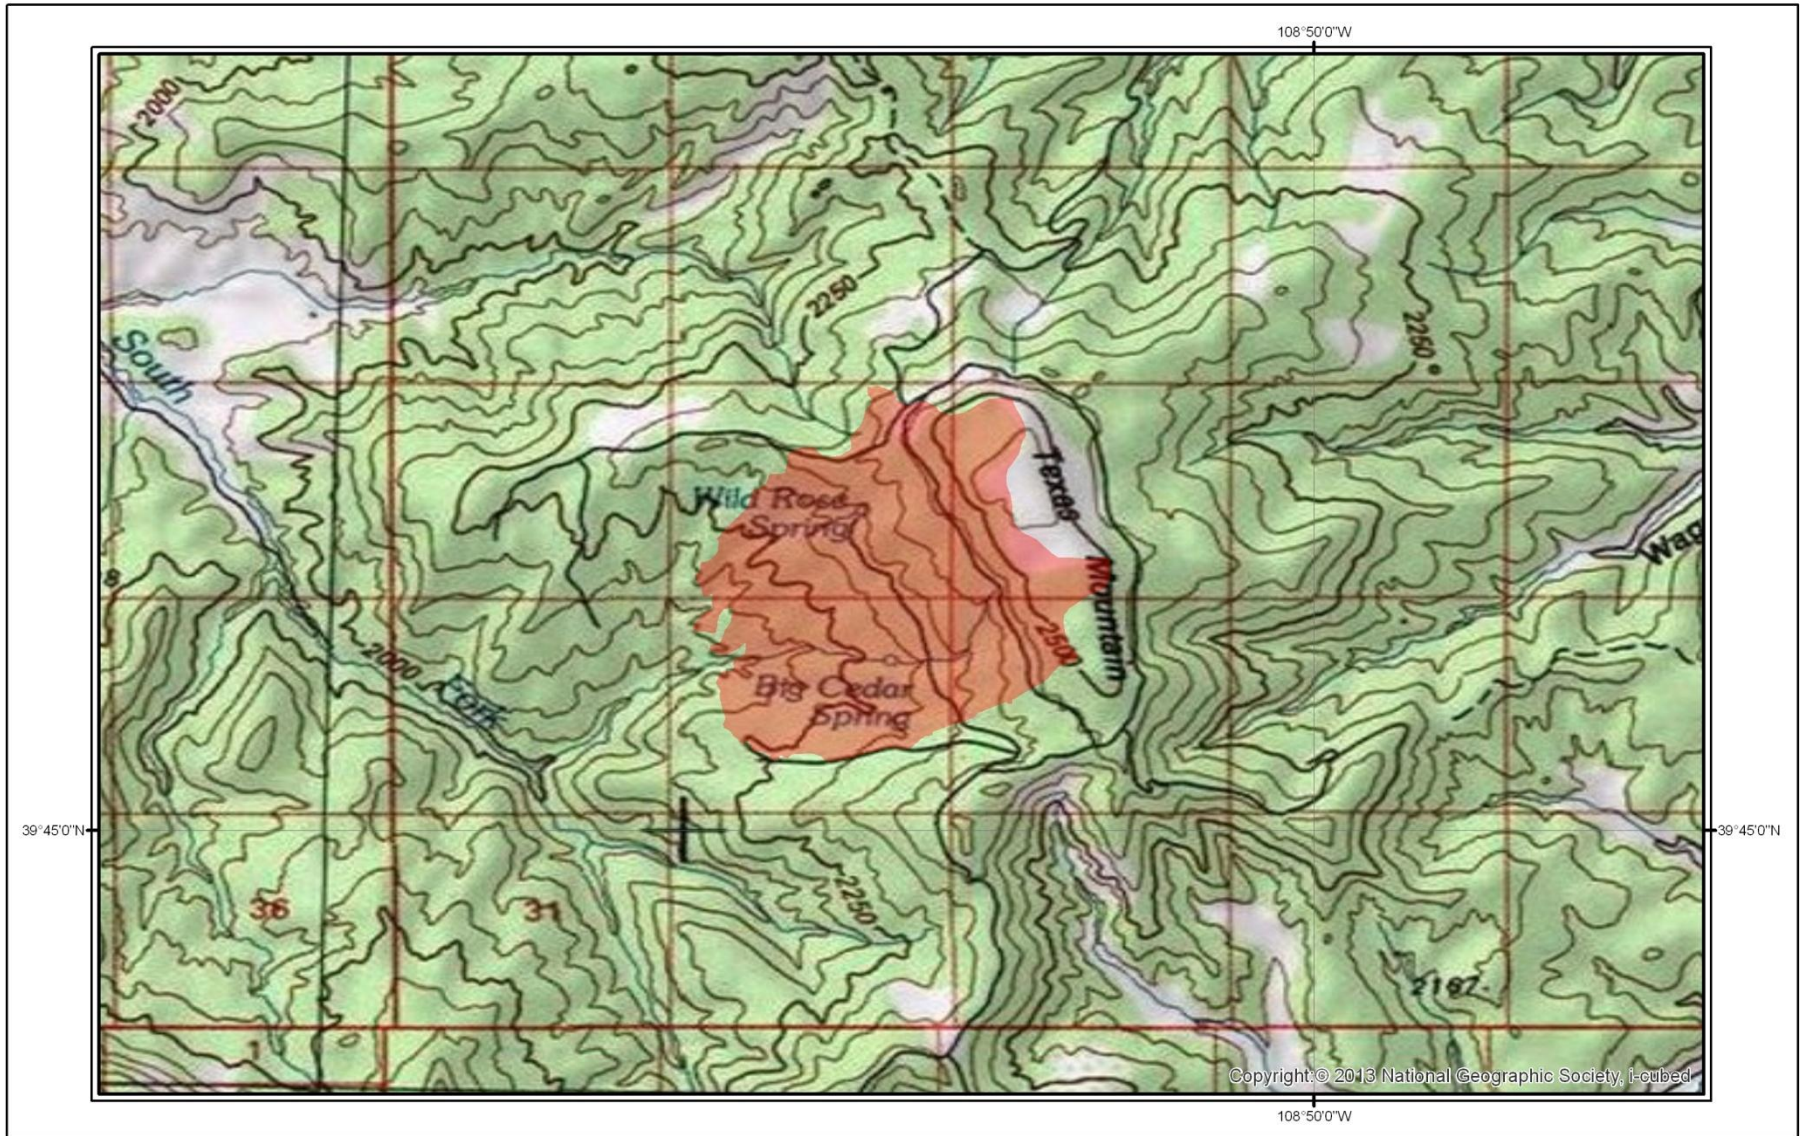

Wild Rose Fire Extent (Evening of 6/21/2013)

Legend

 Wild Rose Fire Boundary

Fire Area is 1.067 Acres

Map created by ERIA Consultants, LLC
<http://www.eriaconsultants.com>
mtuffly@eriaconsultants.com
date:6/21/2013
Fire Perimeter data area from
USGS GEOMAC (<http://www.geomac.gov>)
Fire Perimeter are current from the evening
of 6/21/2013.