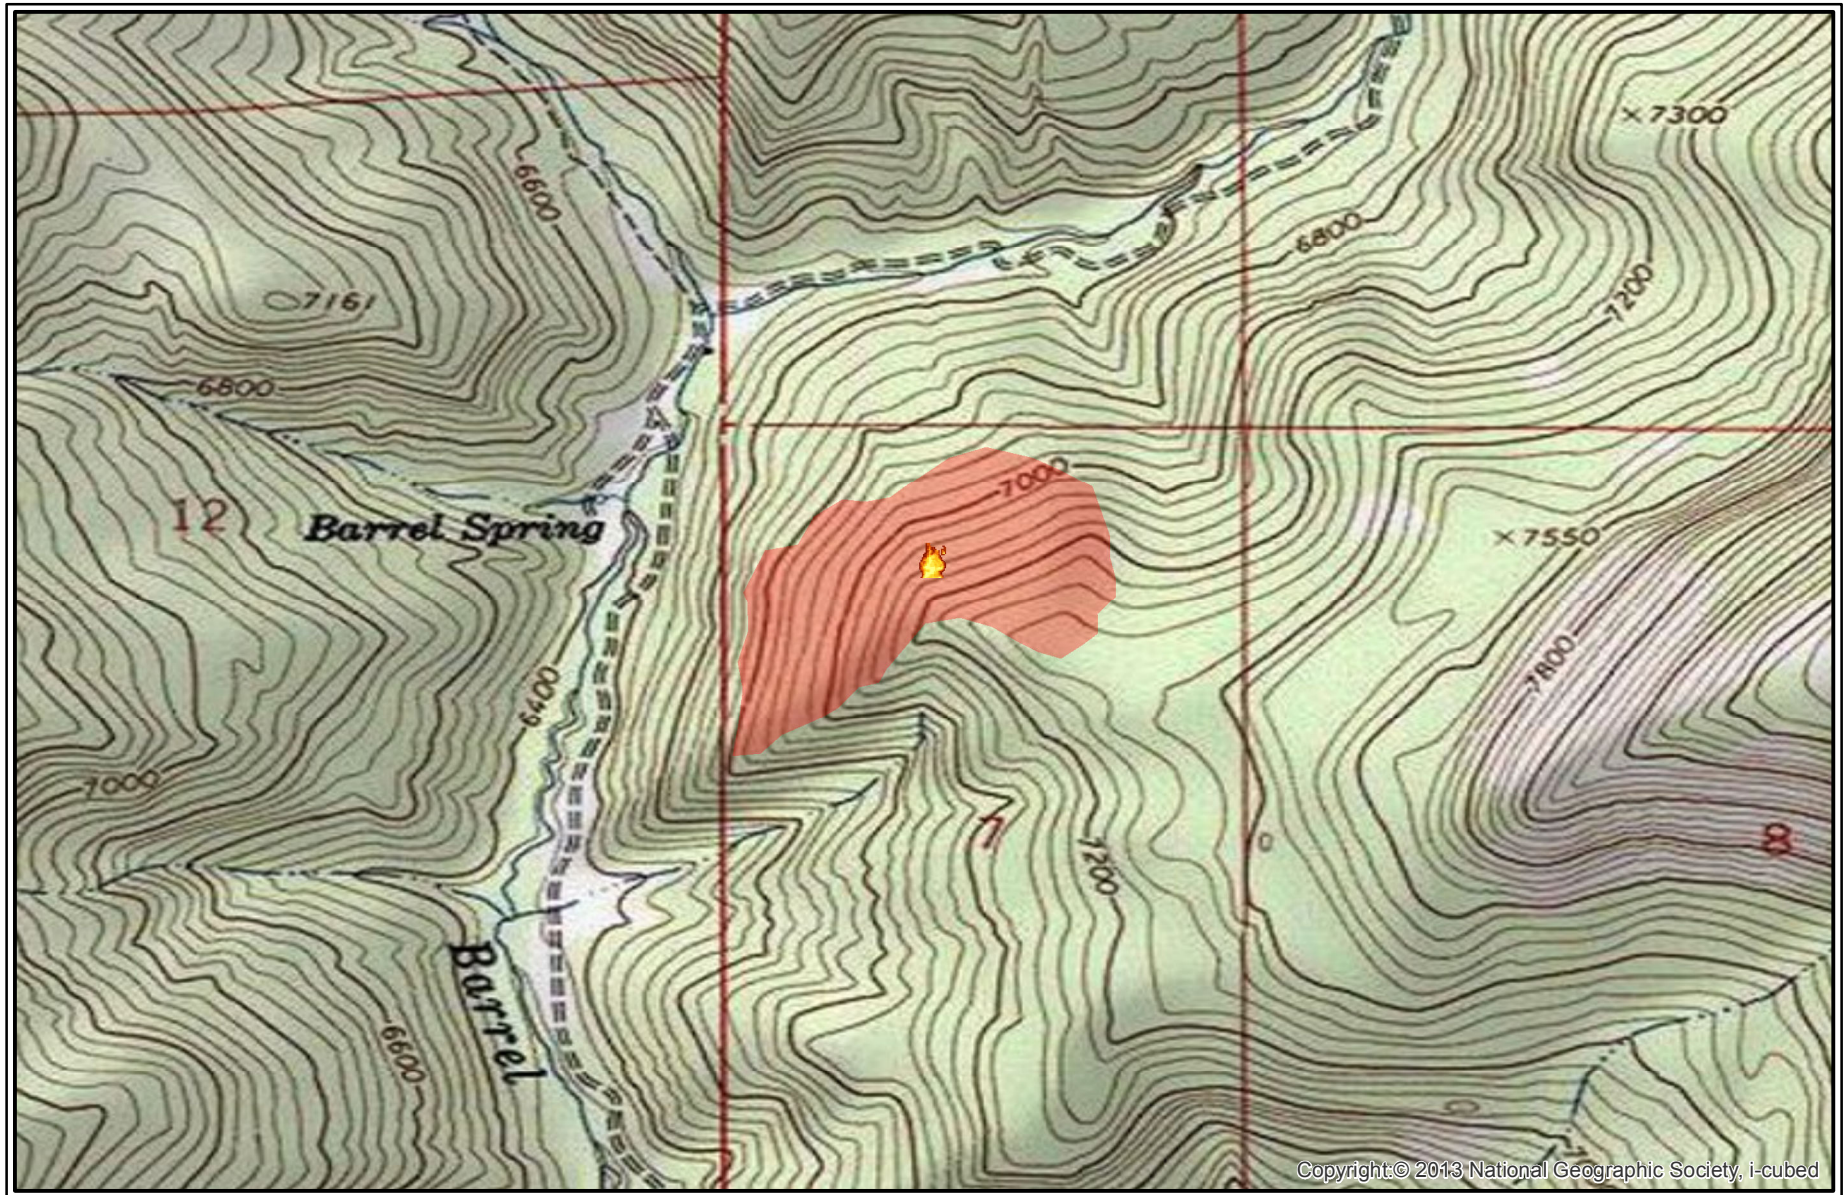

Barrel Springs Fire Extent (8/14/2014)

Legend

 Fire Boundary

Map created by ERIA Consultants, LLC
Date: 8/13/2014
<http://www.eriaconsultants.com>
email: mtuffly@eriaconsultants.com
Document Name: Barrel Springs_8_14_2014
Fire locations are from USGS GEOMAC (<http://www.geomac.gov>)
Fire size is reported as 49 acres.