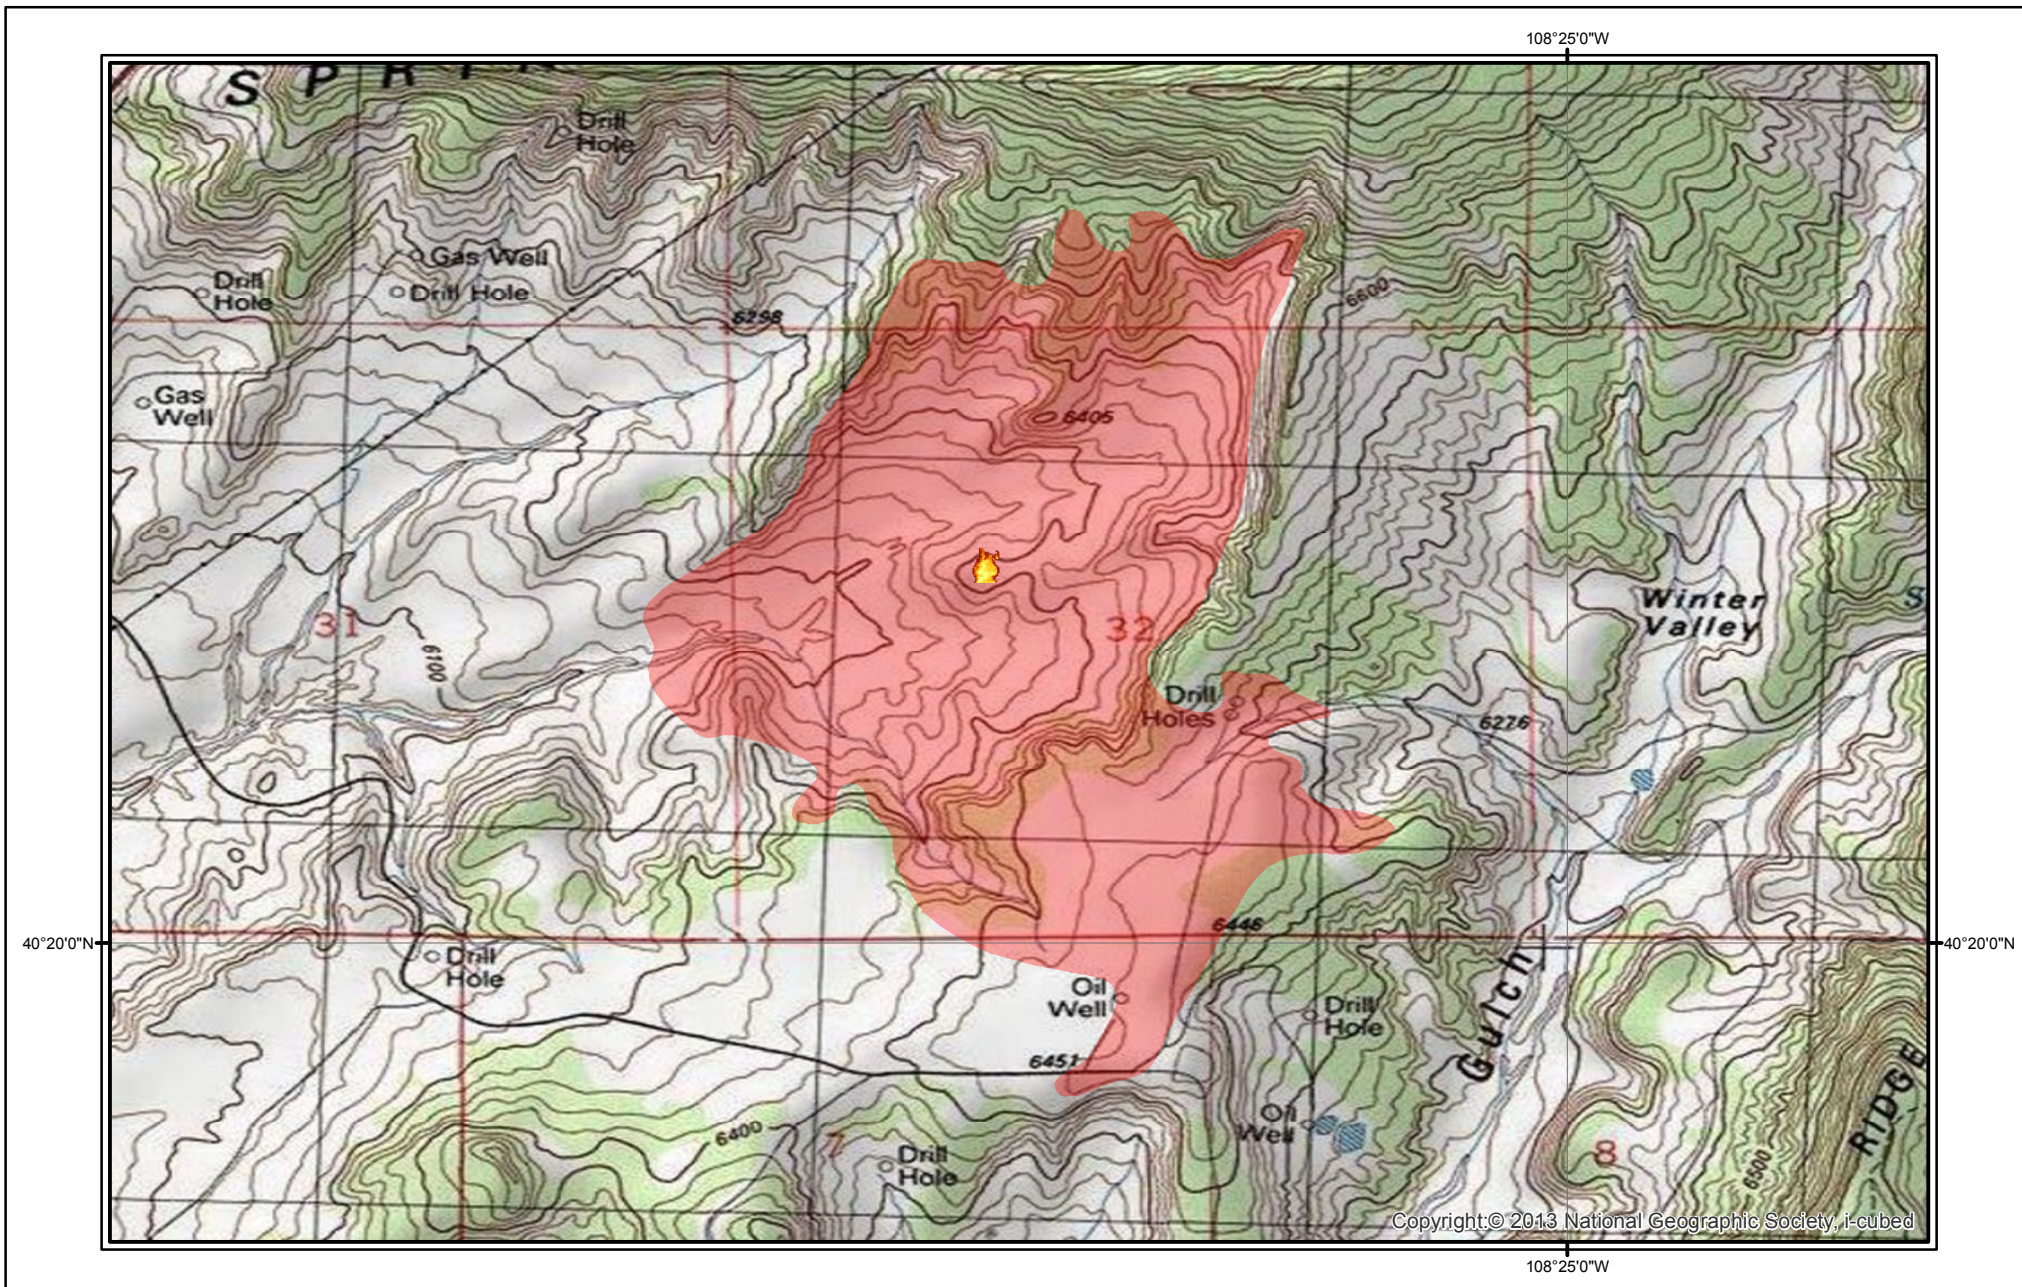

Elk Springs Fire Extent (8/14/2014)

Legend

 Fire Boundary

Map created by ERIA Consultants, LLC
 Date: 8/13/2014
<http://www.eriaconsultants.com>
 email: mtuffly@eriaconsultants.com
 Document Name: elk_springs_8_14_2014
 Fire locations are from USGS GEOMAC (<http://www.geomac.gov>)
 Fire size is reported as 437 acres.