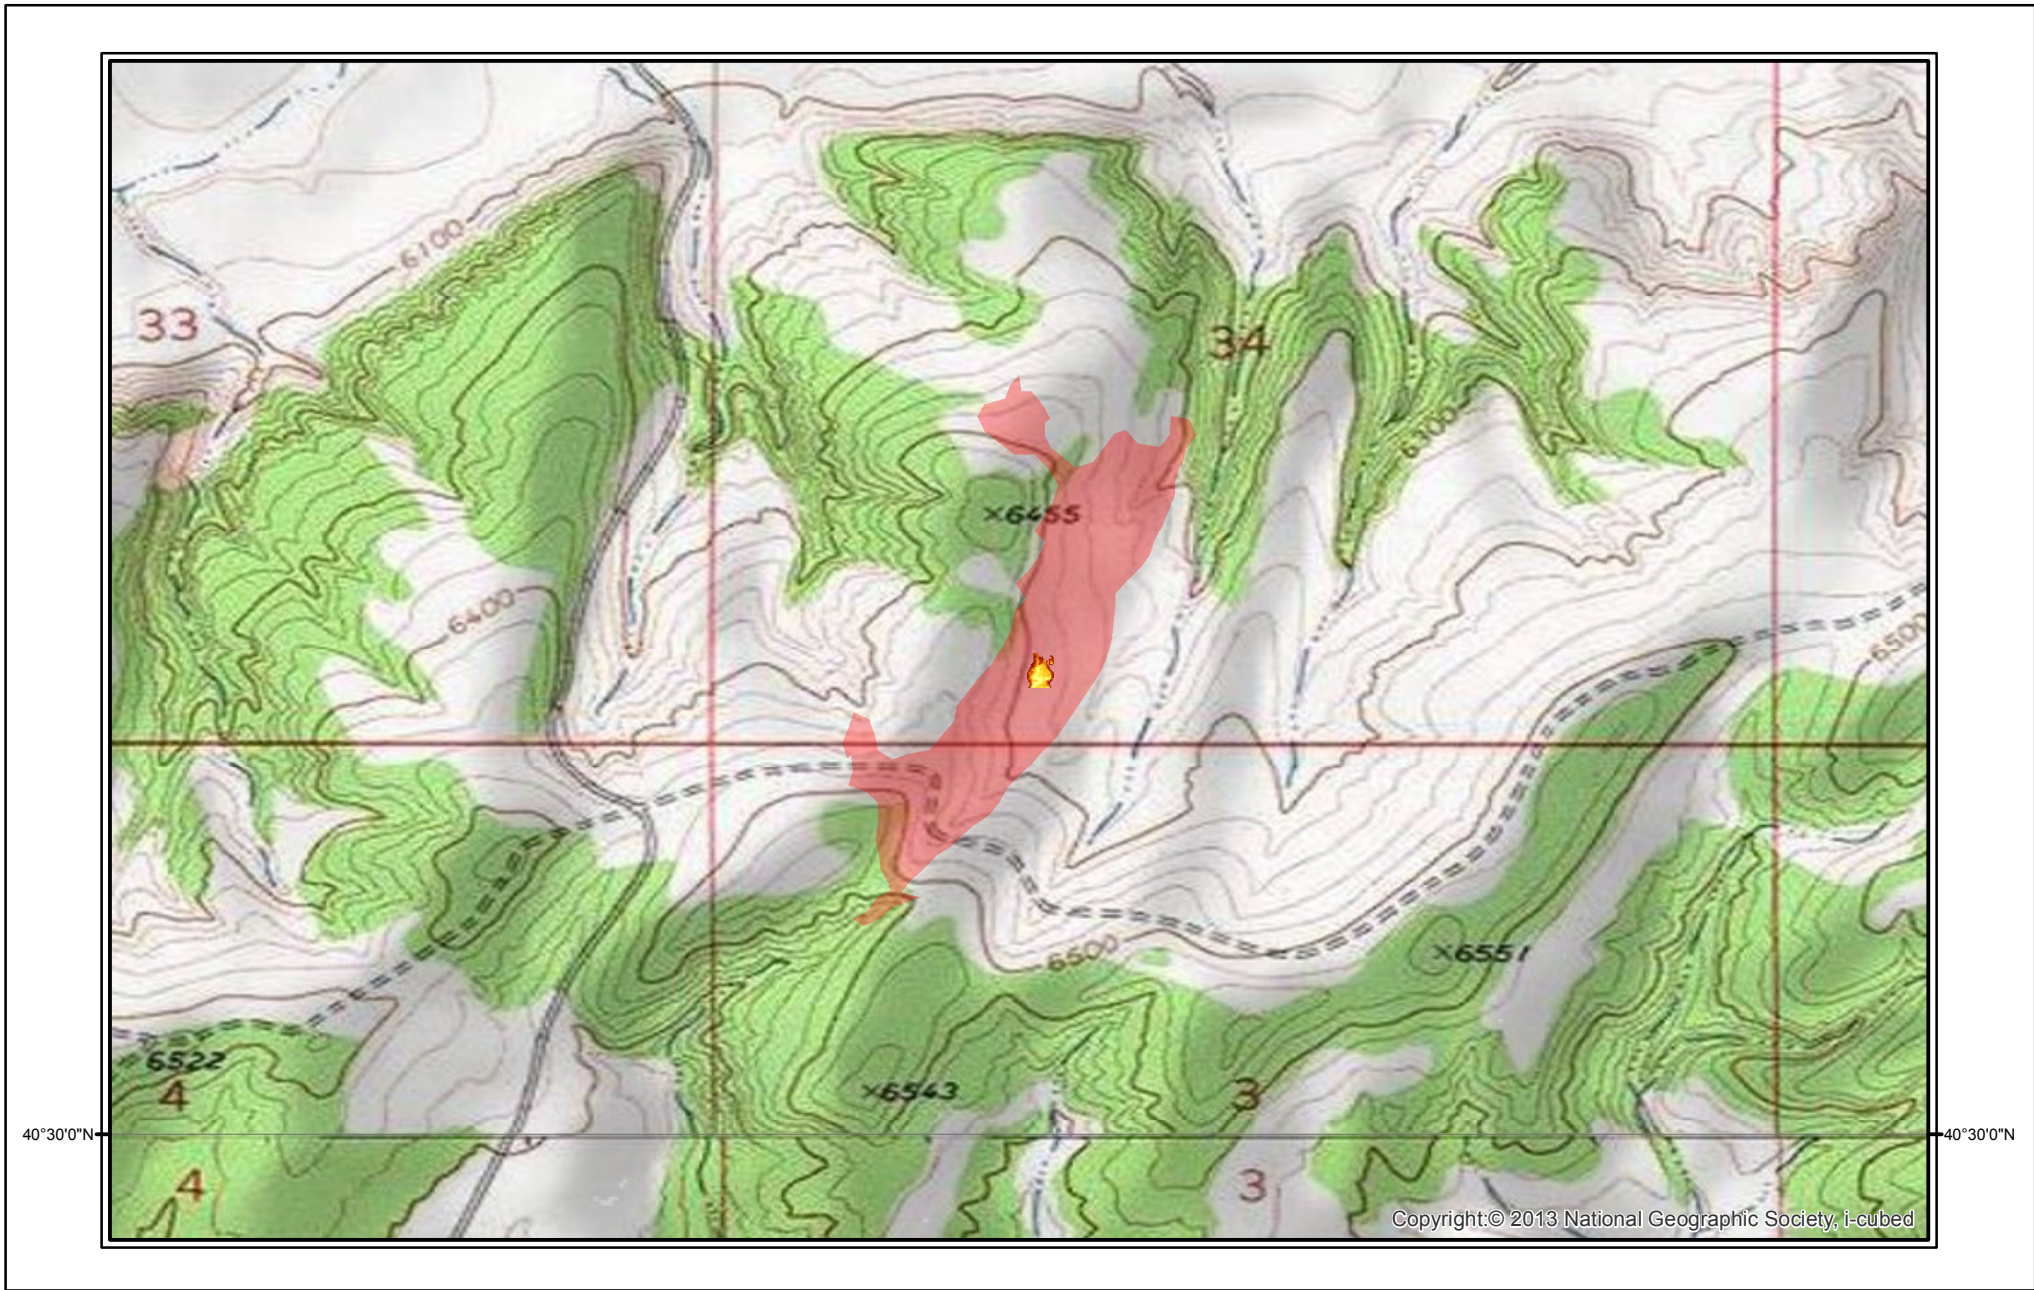

# Hot Springs Fire Extent (8/14/2014)

## Legend

 Fire Boundary

Map created by ERIA Consultants, LLC  
Date: 8/13/2014  
<http://www.eriaconsultants.com>  
email: [mtuffly@eriaconsultants.com](mailto:mtuffly@eriaconsultants.com)  
Document Name: hot\_springs\_8\_14\_2014  
Fire locations are from USGS GEOMAC (<http://www.geomac.gov>)  
Fire size is reported as 40 acres.