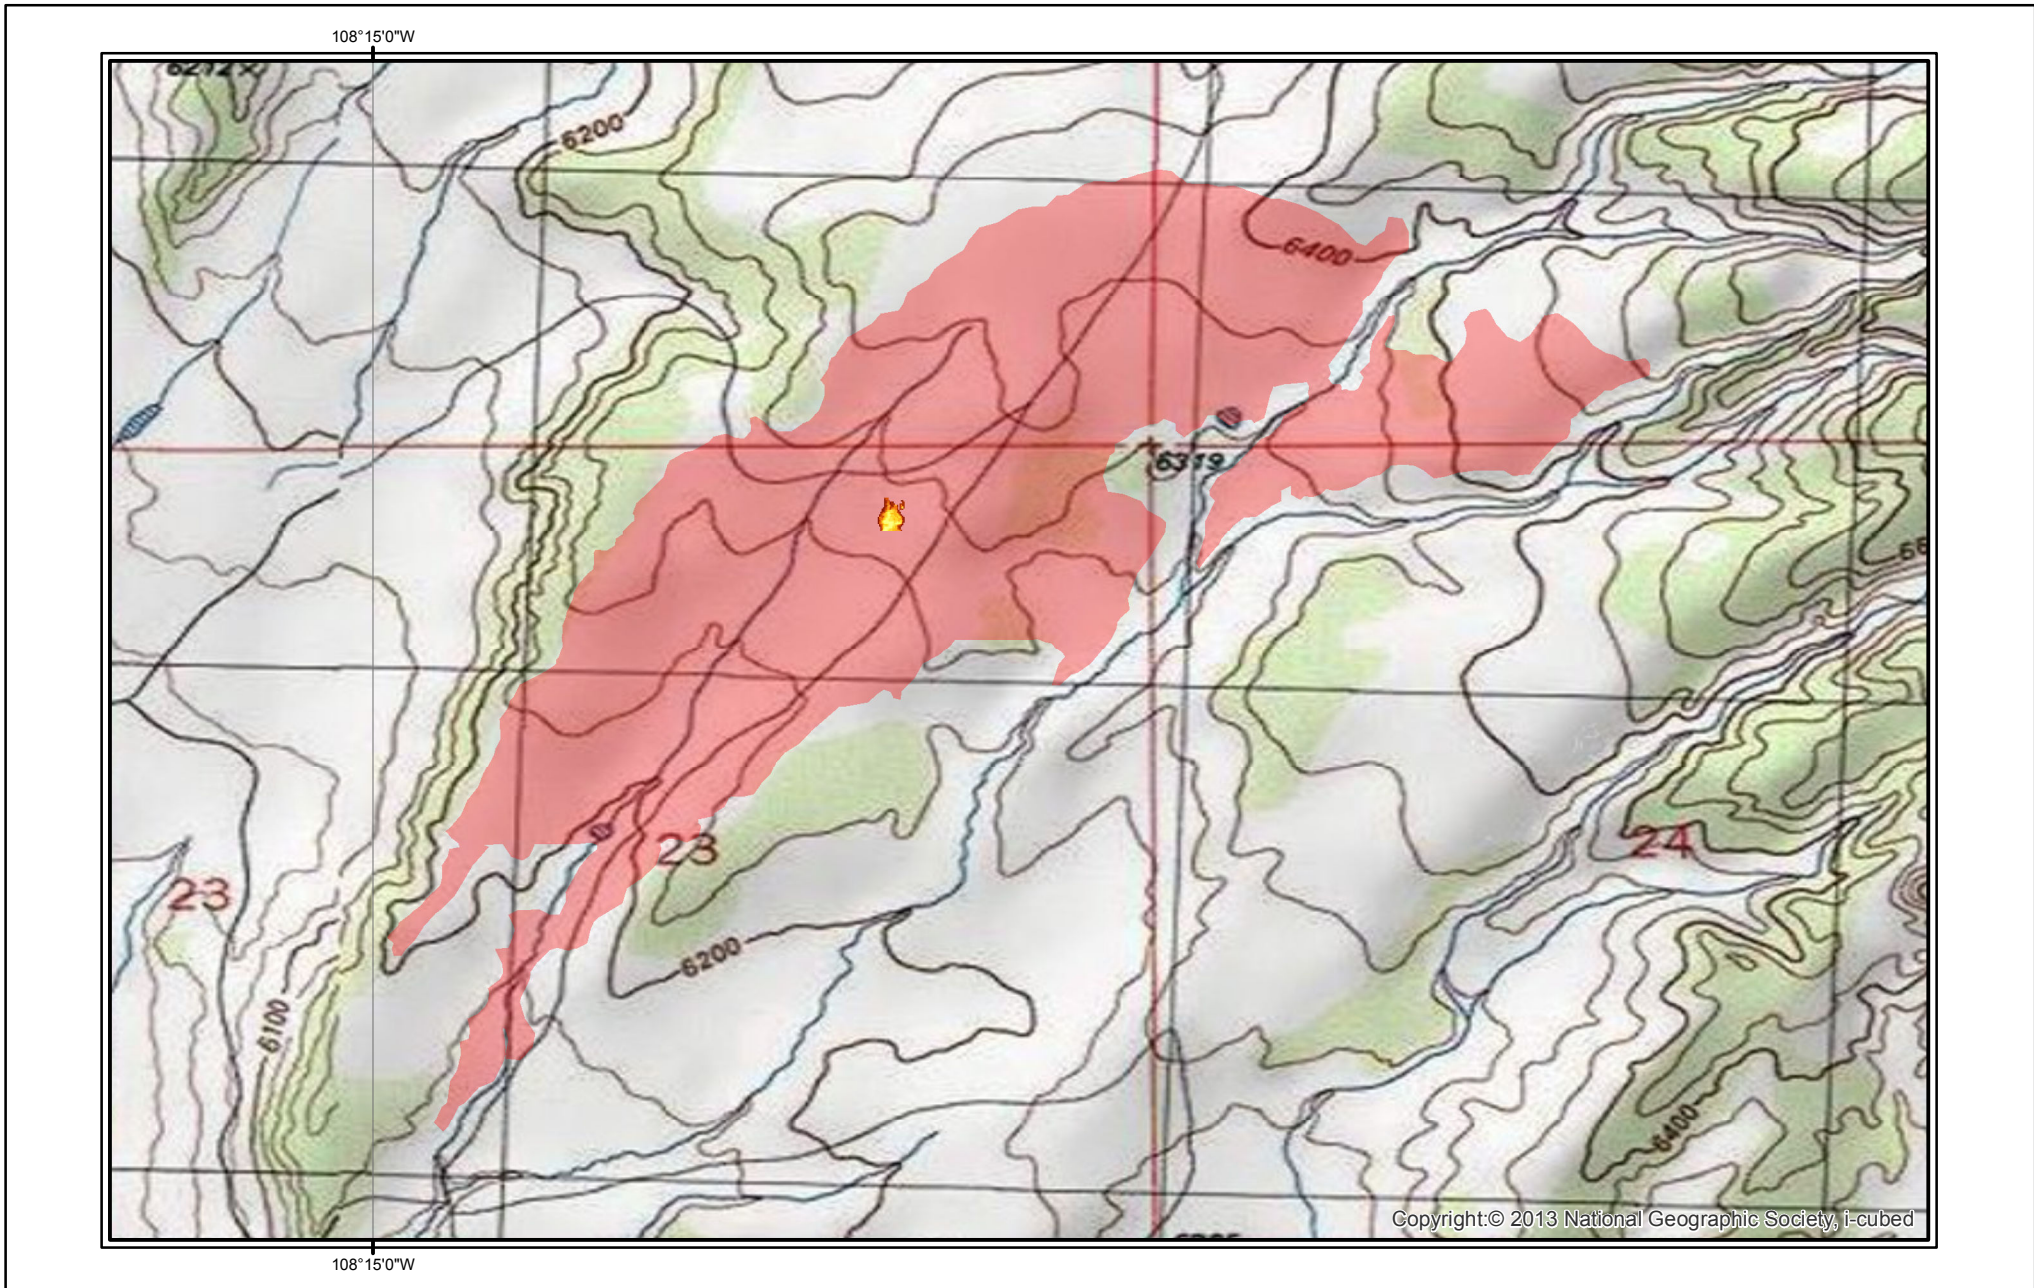

Key Fire Extent (8/14/2014)

Legend

 Fire Boundary

Map created by ERIA Consultants, LLC

Date: 8/13/2014

<http://www.eriaconsultants.com>

email: mtuffly@eriaconsultants.com

Document Name: key_8_14_2014

Fire locations are from USGS GEOMAC (<http://www.geomac.gov>)

Fire size is reported as 251 acres.