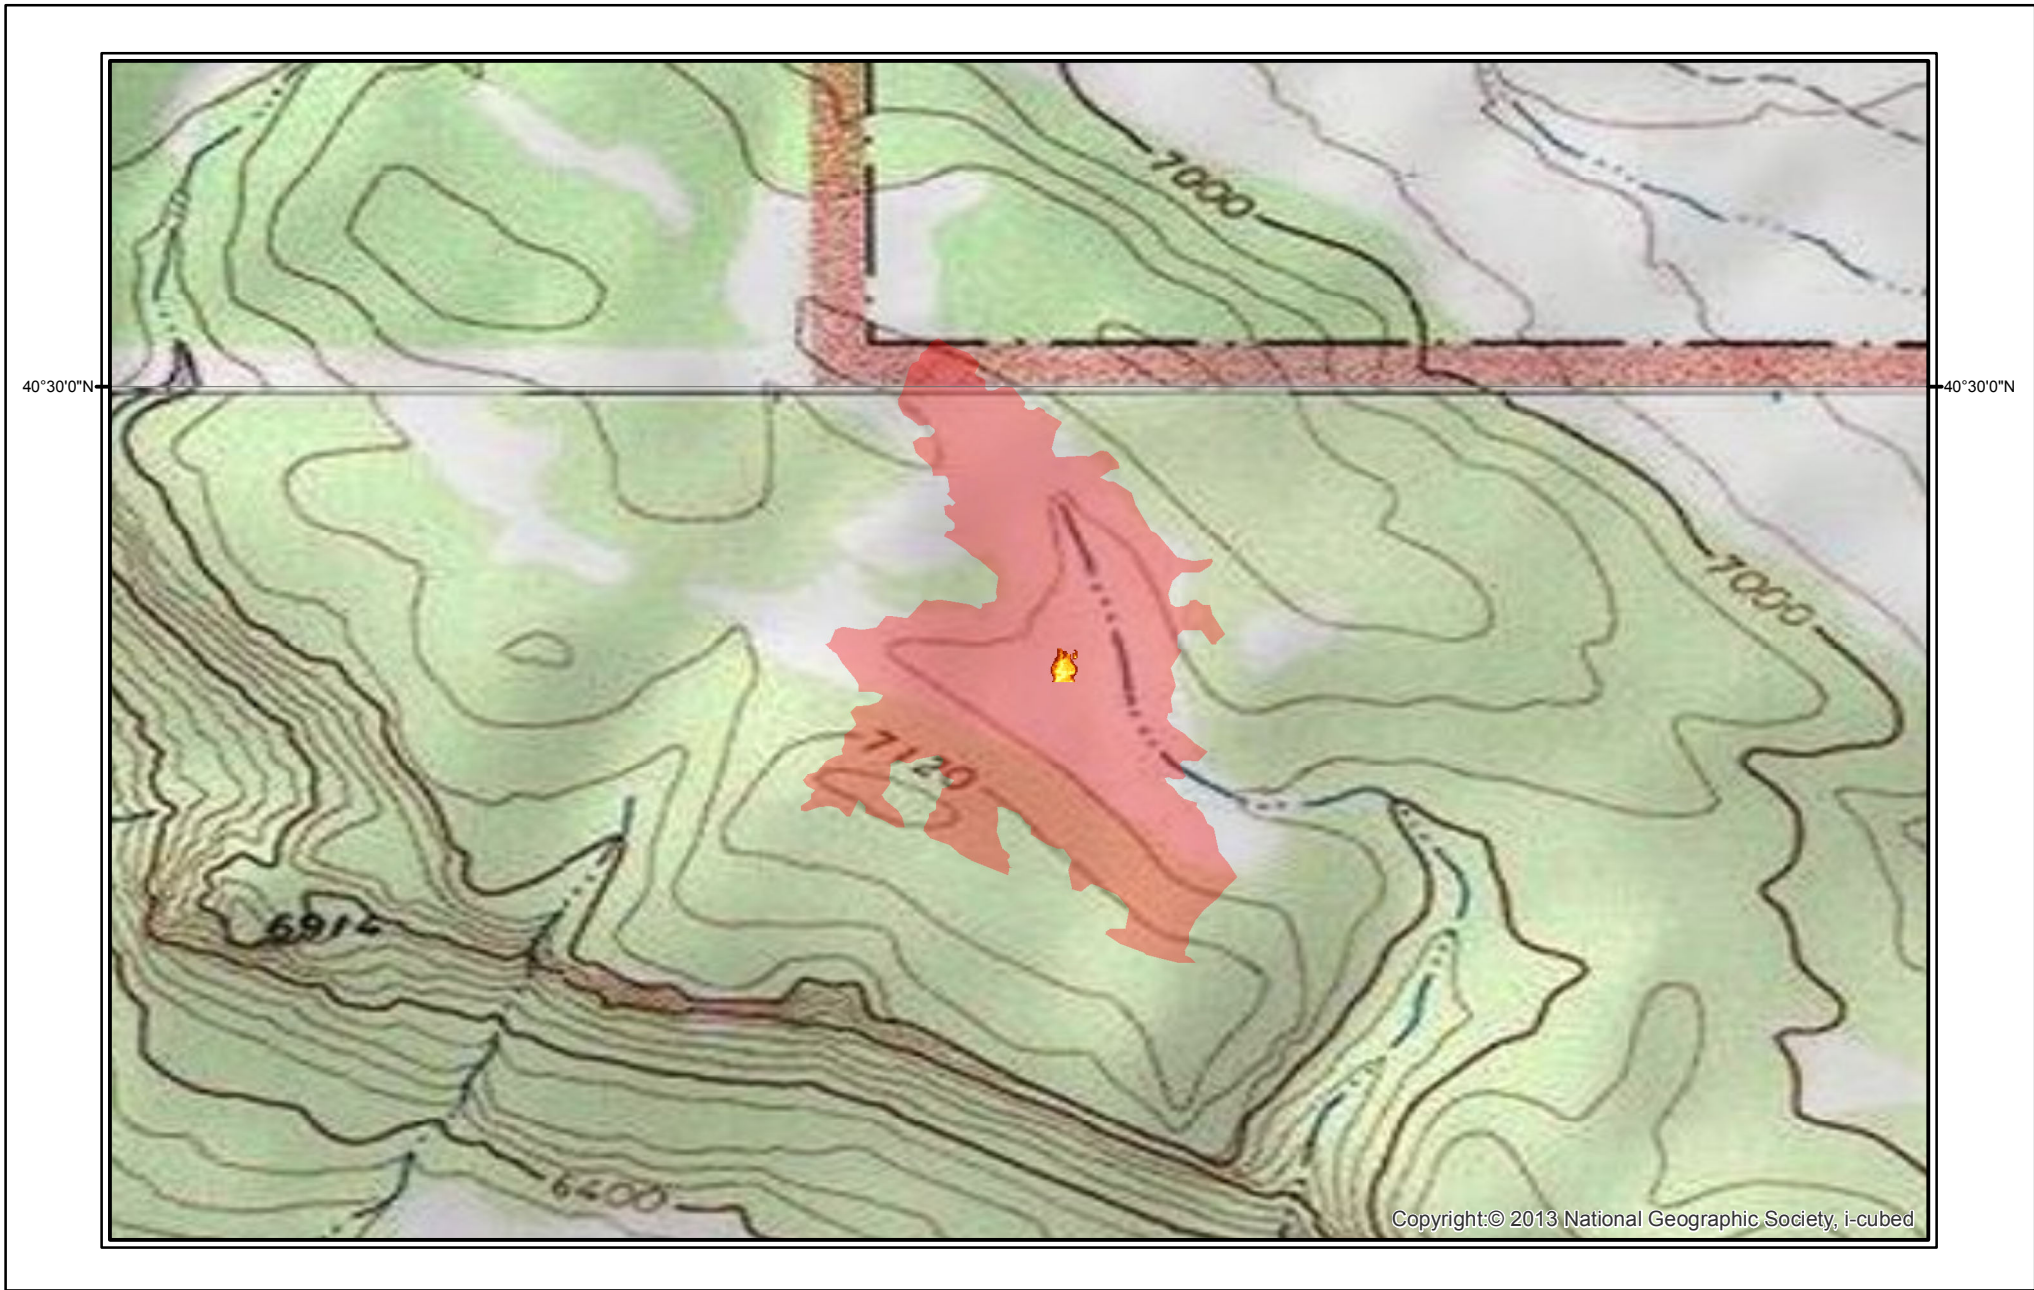

Lake Bench Fire Extent (8/14/2014)

Legend

 Fire Boundary

Map created by ERIA Consultants, LLC
Date: 8/13/2014
<http://www.eriaconsultants.com>
email: mtuffly@eriaconsultants.com
Document Name: lake_bench_8_14_2014
Fire locations are from USGS GEOMAC (<http://www.geomac.gov>)
Fire size is reported as 42 acres.