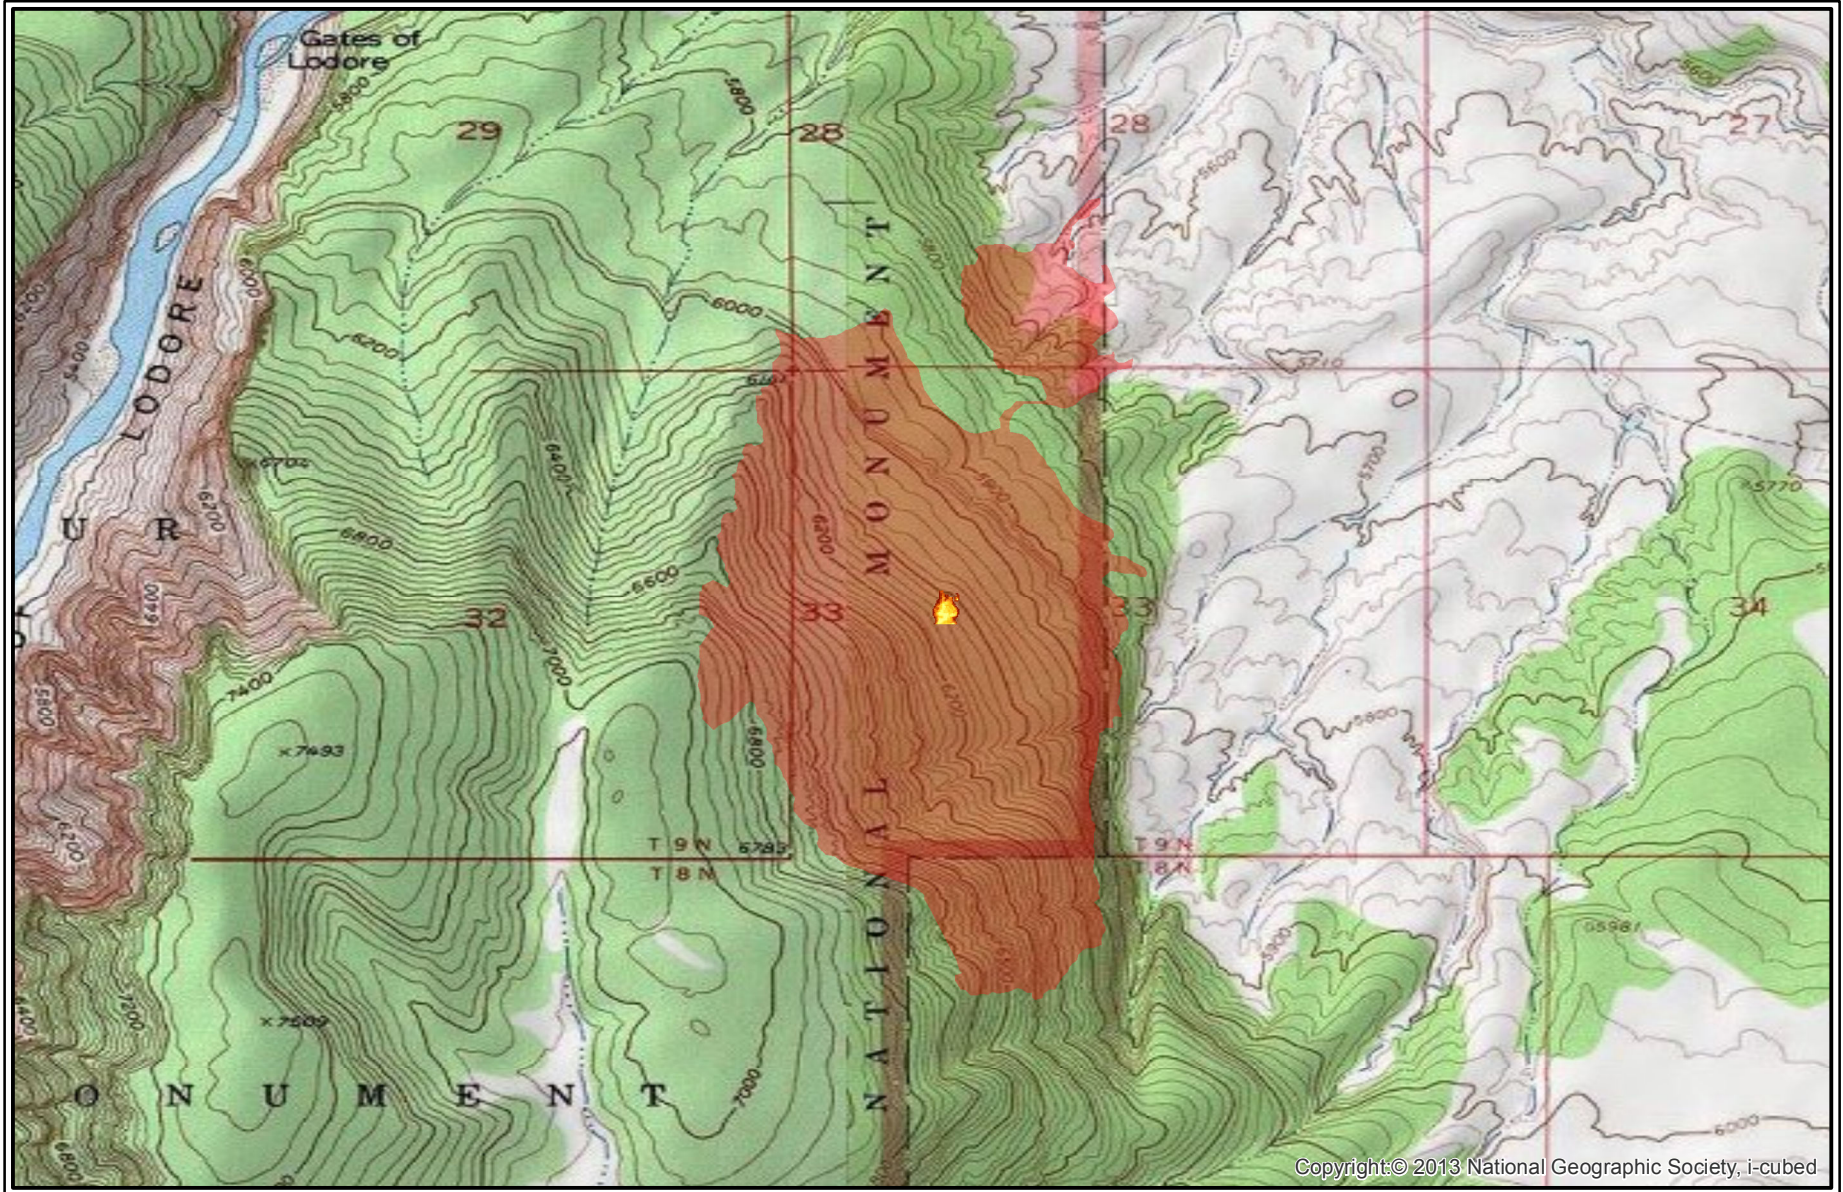

Lodore Fire Extent (8/14/2014)

Copyright:© 2013 National Geographic Society, i-cubed

Legend

 Fire Boundary

Map created by ERIA Consultants, LLC
Date: 8/13/2014
<http://www.eriaconsultants.com>
email: mtuffly@eriaconsultants.com
Document Name: Lodore_8_14_2014
Fire locations are from USGS GEOMAC (<http://www.geomac.gov>)
Fire size is reported as 427 acres.