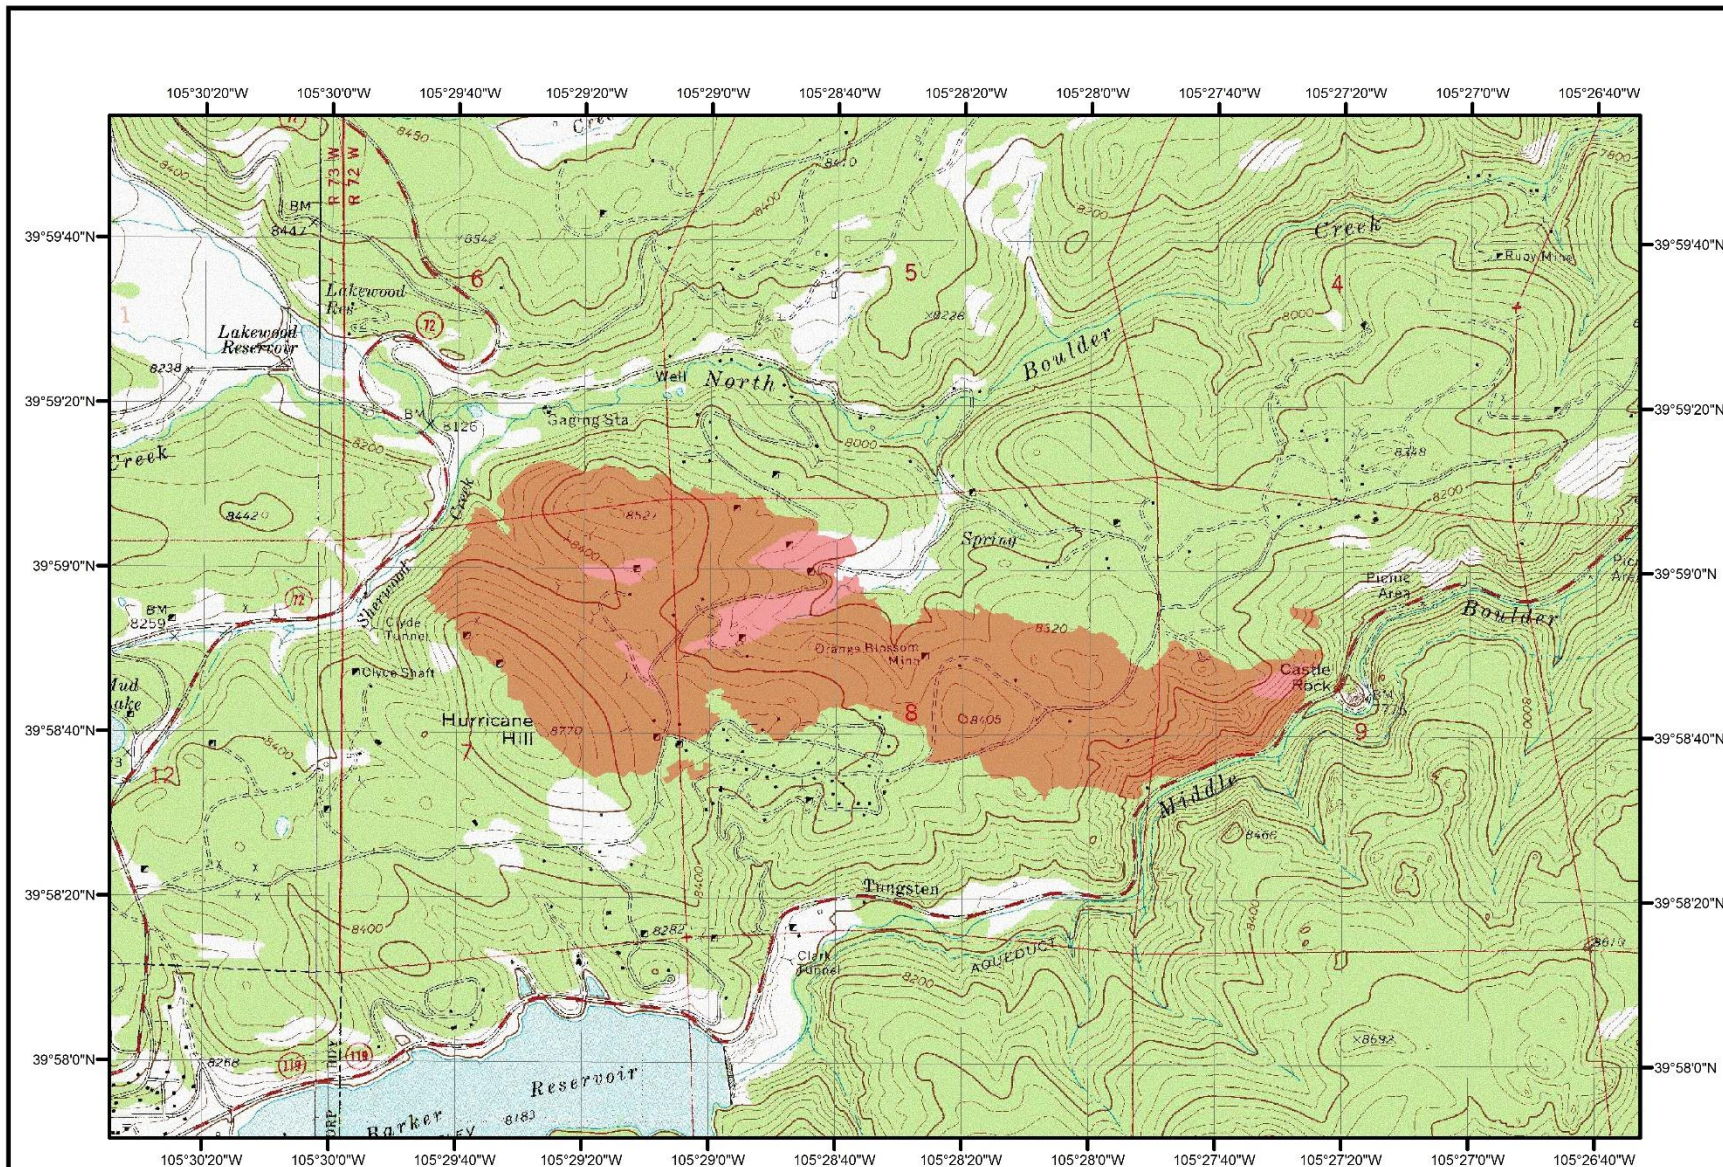

Cold Springs Fire on 7/11/2016

Legend

 Cold Springs Fire Boundary

Fire boundary as of 7/11/2016 is 568 acres as reported by the USGS (<http://www.geomac.gov>)

Document Name: Cold_springs_fire1_2016
 Date: 7/13/2016
 Map produced by M. Tuffly, ERIA Consultants, LLC
<http://www.eriaconsultants.com>

Cold Springs Fire on 7/12/2016

Legend

 Cold Springs Fire Boundary

Fire boundary as of 7/12/2016 is 526 acres as reported by the USGS (<http://www.geomac.gov>)

Document Name: Cold_springs_fire2_2016
 Date: 7/14/2016
 Map produced by M. Tuffly, ERIA Consultants, LLC
<http://www.eriaconsultants.com>

Cold Springs Fire on 7/11/2016

Legend

 Cold Springs Fire Boundary

Fire boundary as of 7/11/2016 is
568 acres as reported by the
USGS (<http://www.geomac.gov>)

Document Name: Cold_springs_fire_NAIP_2016
Date: 7/13/2016
Map produced by M. Tuffly, ERIA Consultants, LLC
<http://www.eriaconsultants.com>

Cold Springs Fire on 7/12/2016

Legend

 Cold Springs Fire Boundary

Fire boundary as of 7/12/2016 is 526 acres as reported by the USGS (<http://www.geomac.gov>)

Document Name: Cold_springs_fire_NAIP_2_2016
Date: 7/14/2016
Map produced by M. Tuffly, ERIA Consultants, LLC
<http://www.eriaconsultants.com>