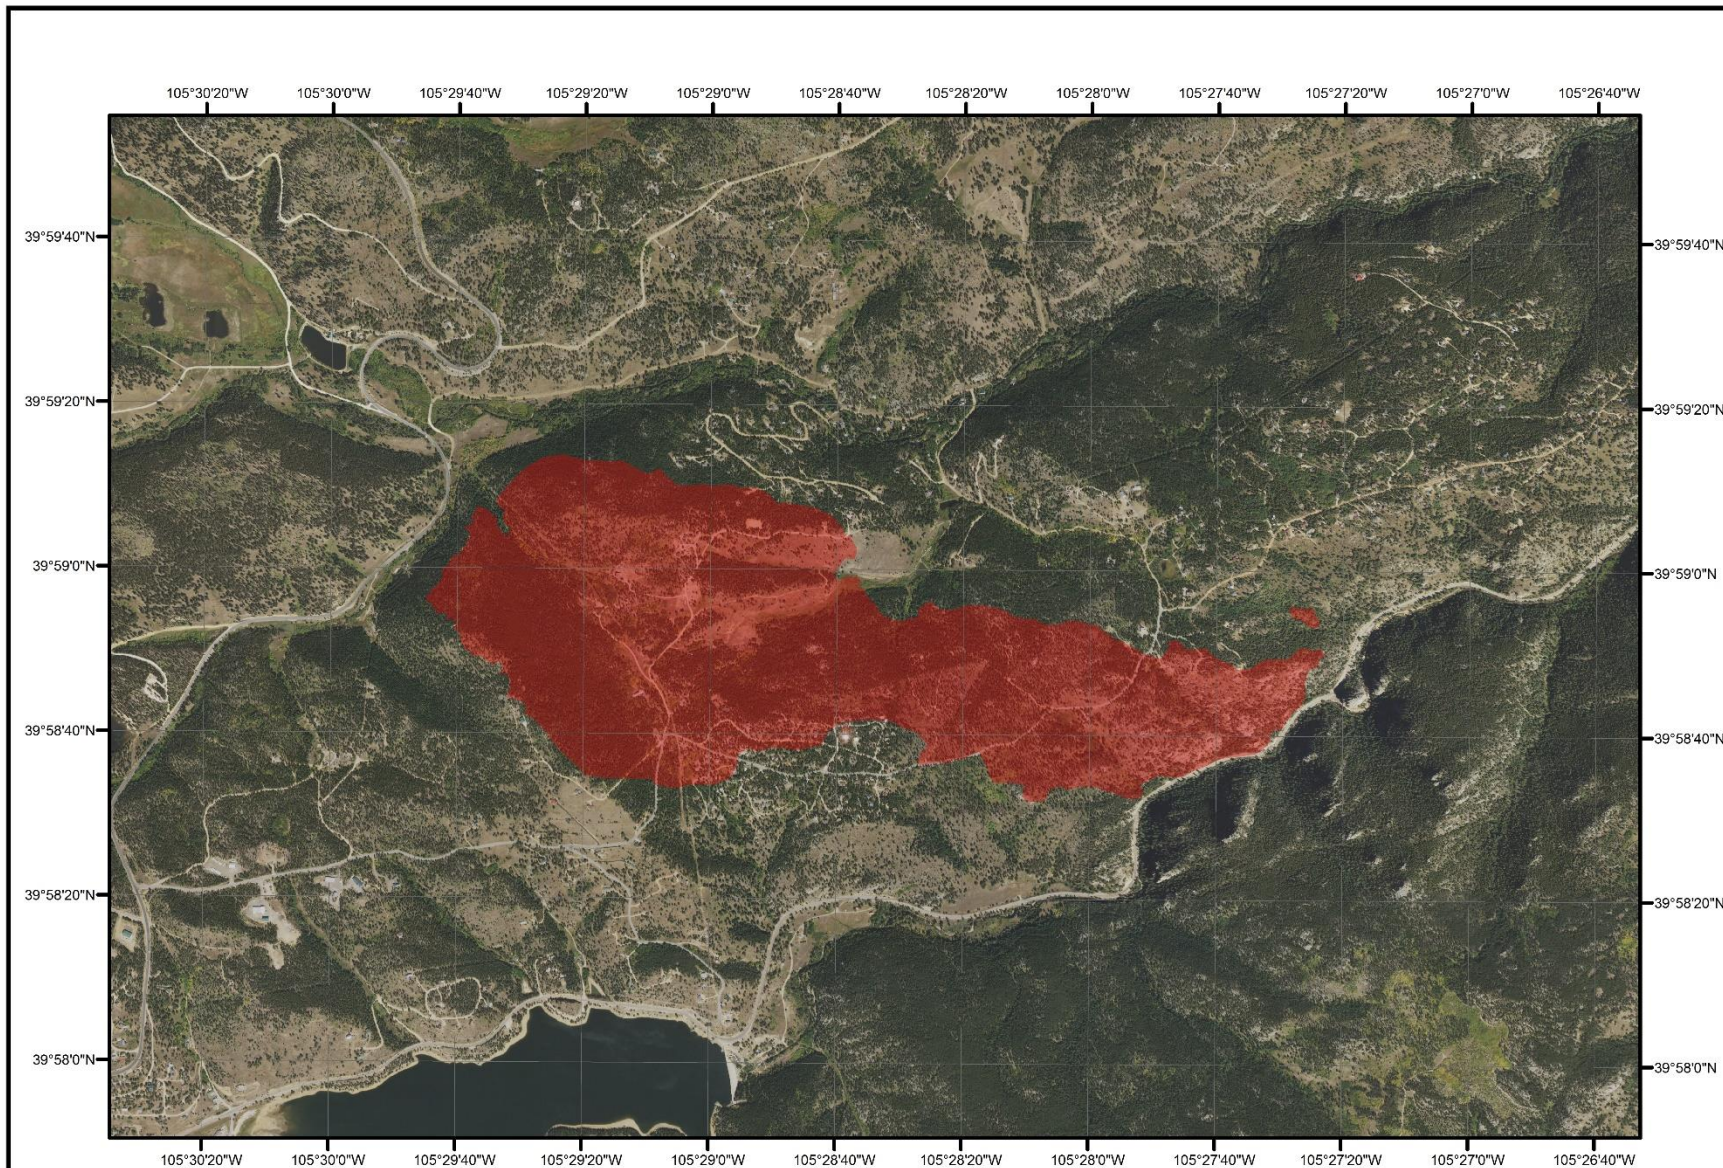

Cold Springs Fire on 7/11/2016

Legend

 Cold Springs Fire Boundary

Fire boundary as of 7/11/2016 is 568 acres as reported by the USGS (<http://www.geomac.gov>)

Document Name: Cold_springs_fire1_2016
 Date: 7/13/2016
 Map produced by M. Tuffly, ERIA Consultants, LLC
<http://www.eriaconsultants.com>

Cold Springs Fire on 7/12/2016

Legend

 Cold Springs Fire Boundary

Fire boundary as of 7/12/2016 is 526 acres as reported by the USGS (<http://www.geomac.gov>)

Document Name: Cold_springs_fire2_2016
 Date: 7/14/2016
 Map produced by M. Tuffly, ERIA Consultants, LLC
<http://www.eriaconsultants.com>

Cold Springs Fire on 7/11/2016

Legend

 Cold Springs Fire Boundary

Fire boundary as of 7/11/2016 is
568 acres as reported by the
USGS (<http://www.geomac.gov>)

Document Name: Cold_springs_fire_NAIP_2016
Date: 7/13/2016
Map produced by M. Tuffly, ERIA Consultants, LLC
<http://www.eriaconsultants.com>

Cold Springs Fire on 7/12/2016

Legend

 Cold Springs Fire Boundary

Fire boundary as of 7/12/2016 is 526 acres as reported by the USGS (<http://www.geomac.gov>)

Document Name: Cold_springs_fire_NAIP_2_2016
Date: 7/14/2016
Map produced by M. Tuffly, ERIA Consultants, LLC
<http://www.eriaconsultants.com>