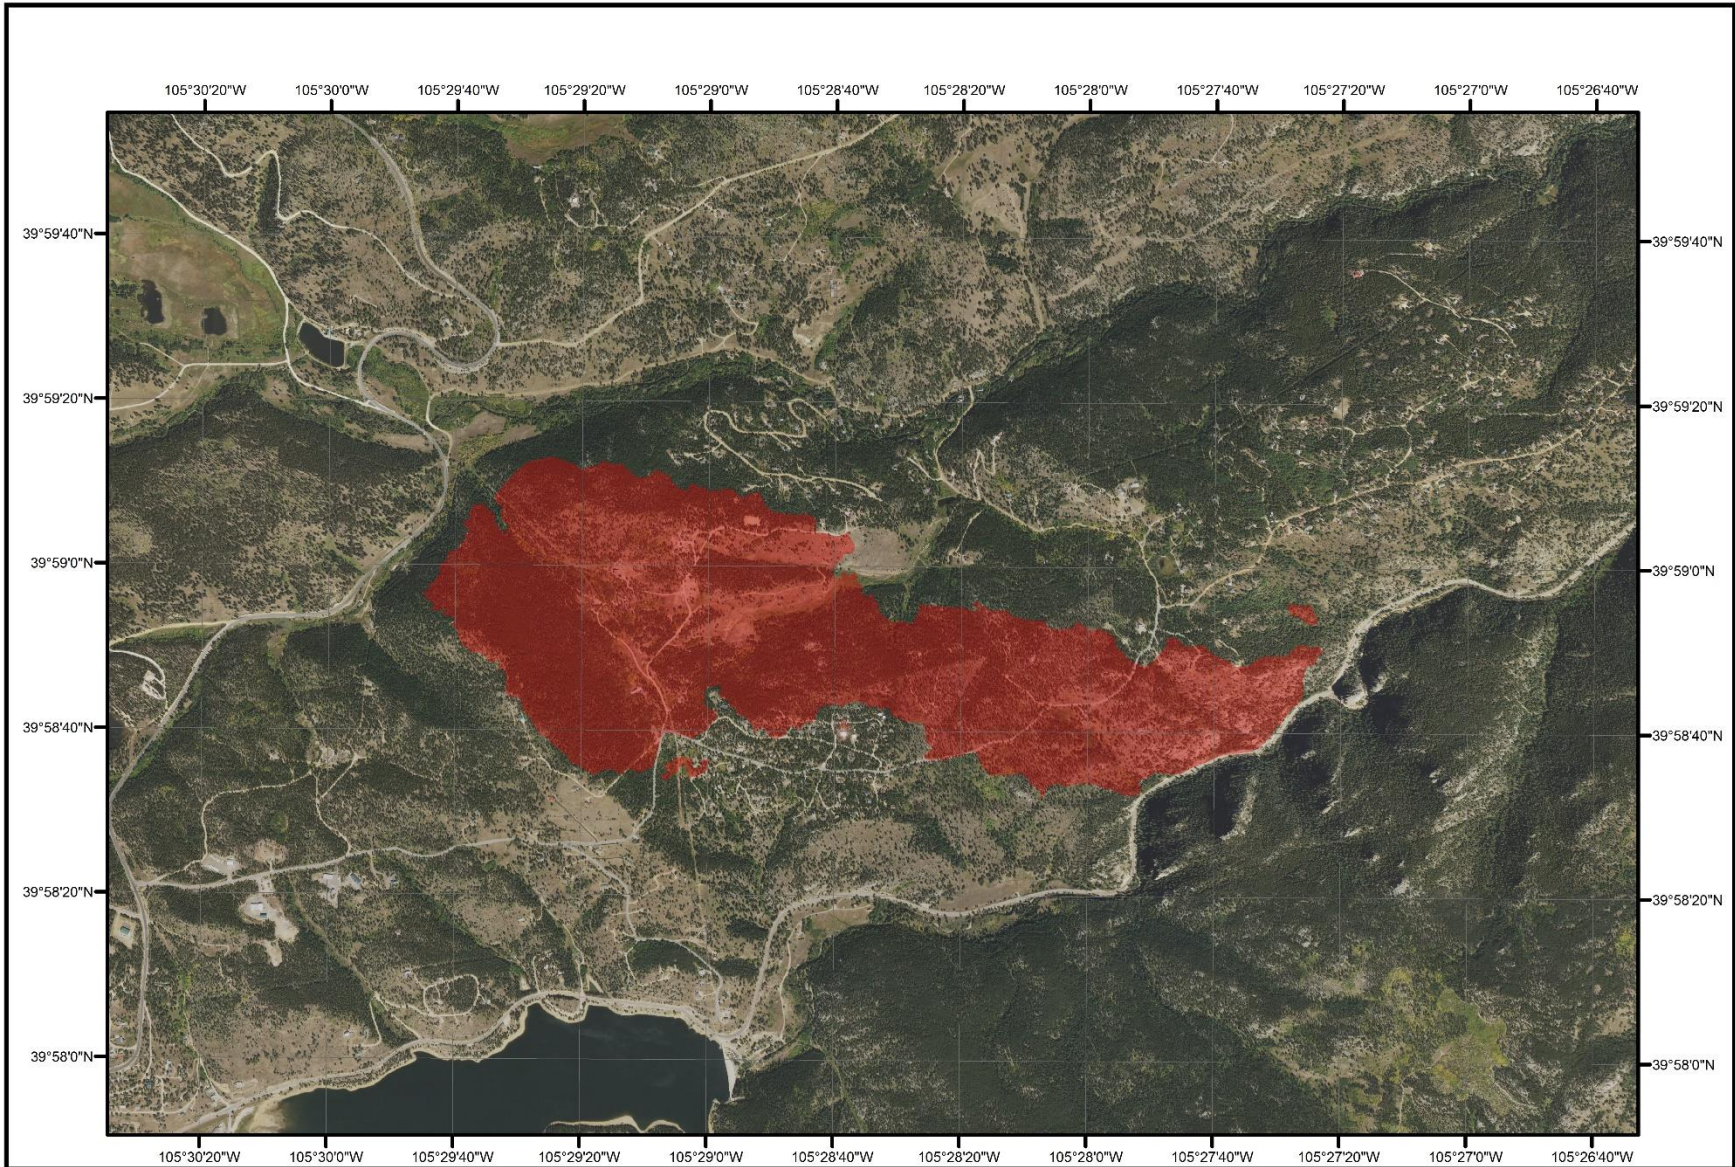

Cold Springs Fire on 7/11/2016

Legend

 Cold Springs Fire Boundary

Fire boundary as of 7/11/2016 is 568 acres as reported by the USGS (<http://www.geomac.gov>)

Document Name: Cold_springs_fire1_2016
 Date: 7/13/2016
 Map produced by M. Tuffly, ERIA Consultants, LLC
<http://www.eriaconsultants.com>

Cold Springs Fire on 7/12/2016

Legend

 Cold Springs Fire Boundary

Fire boundary as of 7/12/2016 is 526 acres as reported by the USGS (<http://www.geomac.gov>)

Document Name: Cold_springs_fire2_2016
 Date: 7/14/2016
 Map produced by M. Tuffly, ERIA Consultants, LLC
<http://www.eriaconsultants.com>

Cold Springs Fire on 7/11/2016

Legend

 Cold Springs Fire Boundary

Fire boundary as of 7/11/2016 is
568 acres as reported by the
USGS (<http://www.geomac.gov>)

Document Name: Cold_springs_fire_NAIP_2016
Date: 7/13/2016
Map produced by M. Tuffly, ERIA Consultants, LLC
<http://www.eriaconsultants.com>

Cold Springs Fire on 7/12/2016

Legend

 Cold Springs Fire Boundary

Fire boundary as of 7/12/2016 is 526 acres as reported by the USGS (<http://www.geomac.gov>)

Document Name: Cold_springs_fire_NAIP_2_2016
Date: 7/14/2016
Map produced by M. Tuffly, ERIA Consultants, LLC
<http://www.eriaconsultants.com>