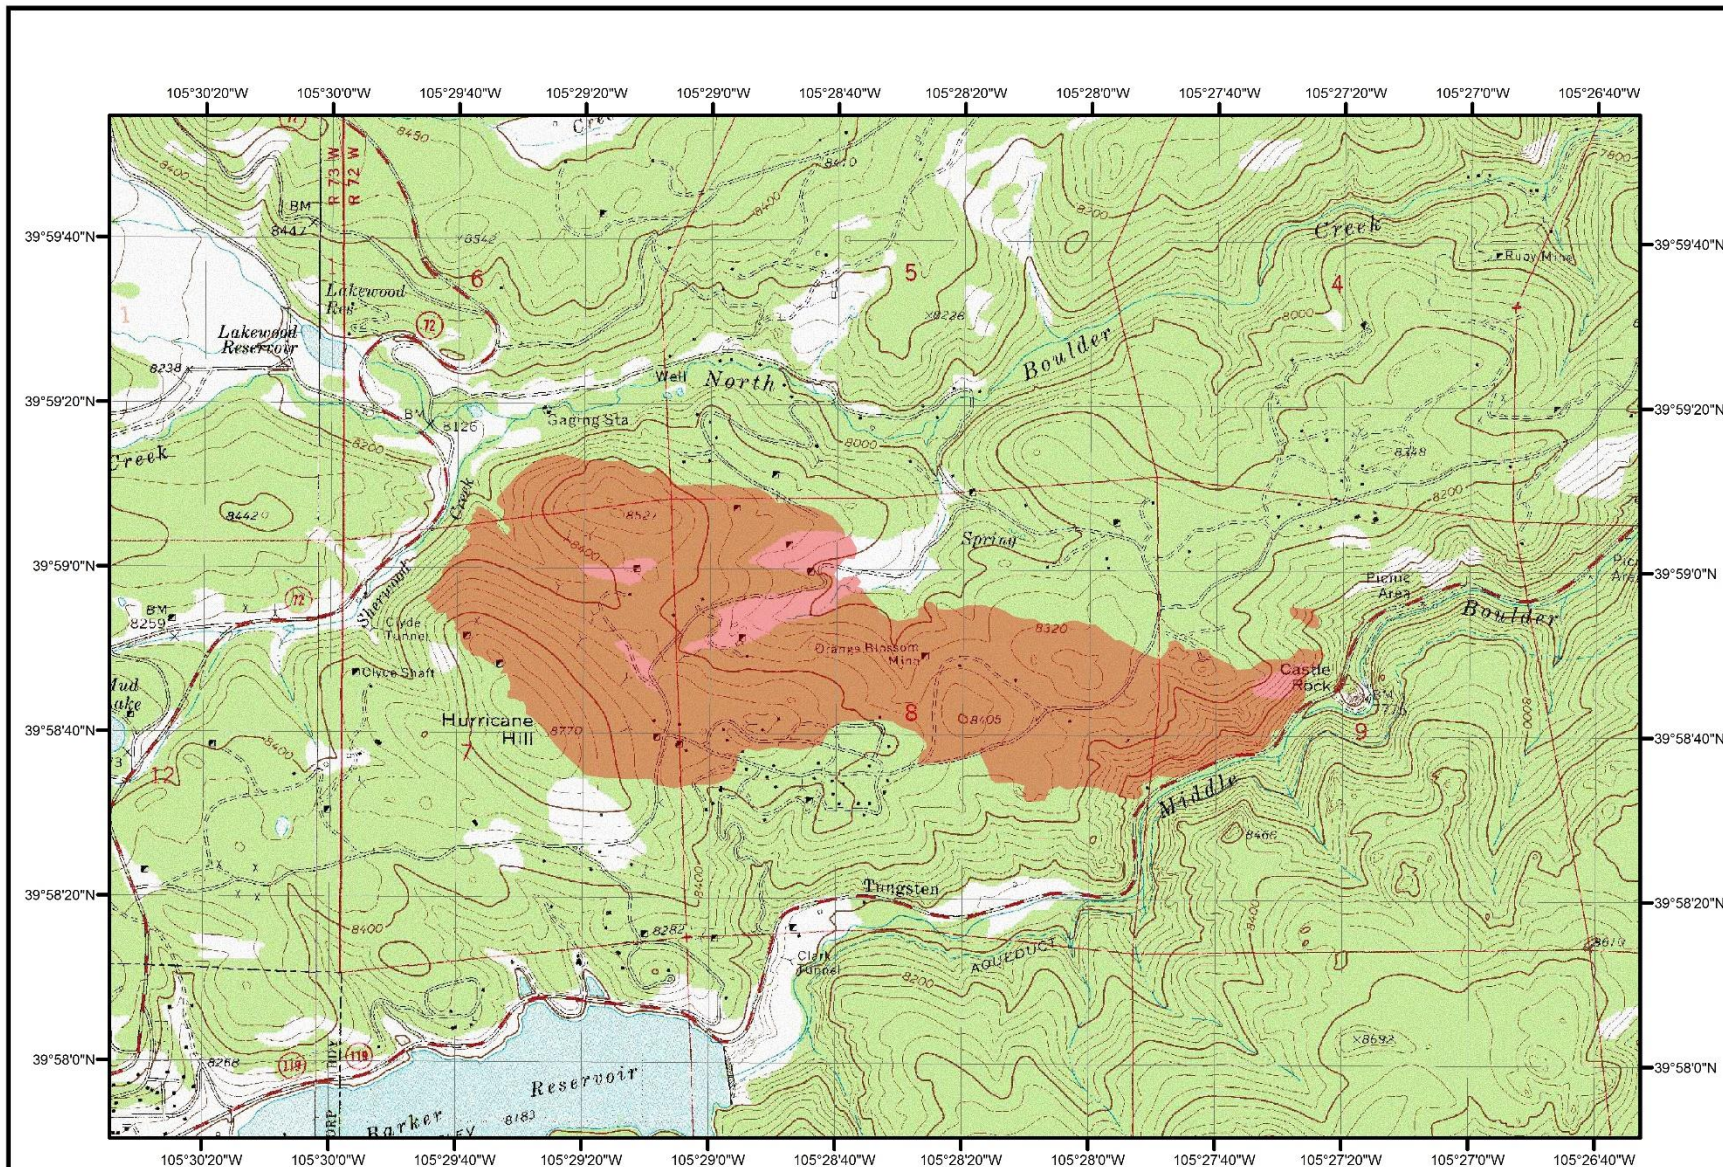

Cold Springs Fire on 7/11/2016

Legend

 Cold Springs Fire Boundary

Fire boundary as of 7/11/2016 is 568 acres as reported by the USGS (<http://www.geomac.gov>)

Document Name: Cold_springs_fire1_2016
 Date: 7/13/2016
 Map produced by M. Tuffly, ERIA Consultants, LLC
<http://www.eriaconsultants.com>

Cold Springs Fire on 7/12/2016

Legend

 Cold Springs Fire Boundary

Fire boundary as of 7/12/2016 is 526 acres as reported by the USGS (<http://www.geomac.gov>)

Document Name: Cold_springs_fire2_2016
 Date: 7/14/2016
 Map produced by M. Tuffly, ERIA Consultants, LLC
<http://www.eriaconsultants.com>

Cold Springs Fire on 7/11/2016

Legend

 Cold Springs Fire Boundary

Fire boundary as of 7/11/2016 is
568 acres as reported by the
USGS (<http://www.geomac.gov>)

Document Name: Cold_springs_fire_NAIP_2016
Date: 7/13/2016
Map produced by M. Tuffly, ERIA Consultants, LLC
<http://www.eriaconsultants.com>

Cold Springs Fire on 7/12/2016

Legend

 Cold Springs Fire Boundary

Fire boundary as of 7/12/2016 is 526 acres as reported by the USGS (<http://www.geomac.gov>)

Document Name: Cold_springs_fire_NAIP_2_2016
Date: 7/14/2016
Map produced by M. Tuffly, ERIA Consultants, LLC
<http://www.eriaconsultants.com>