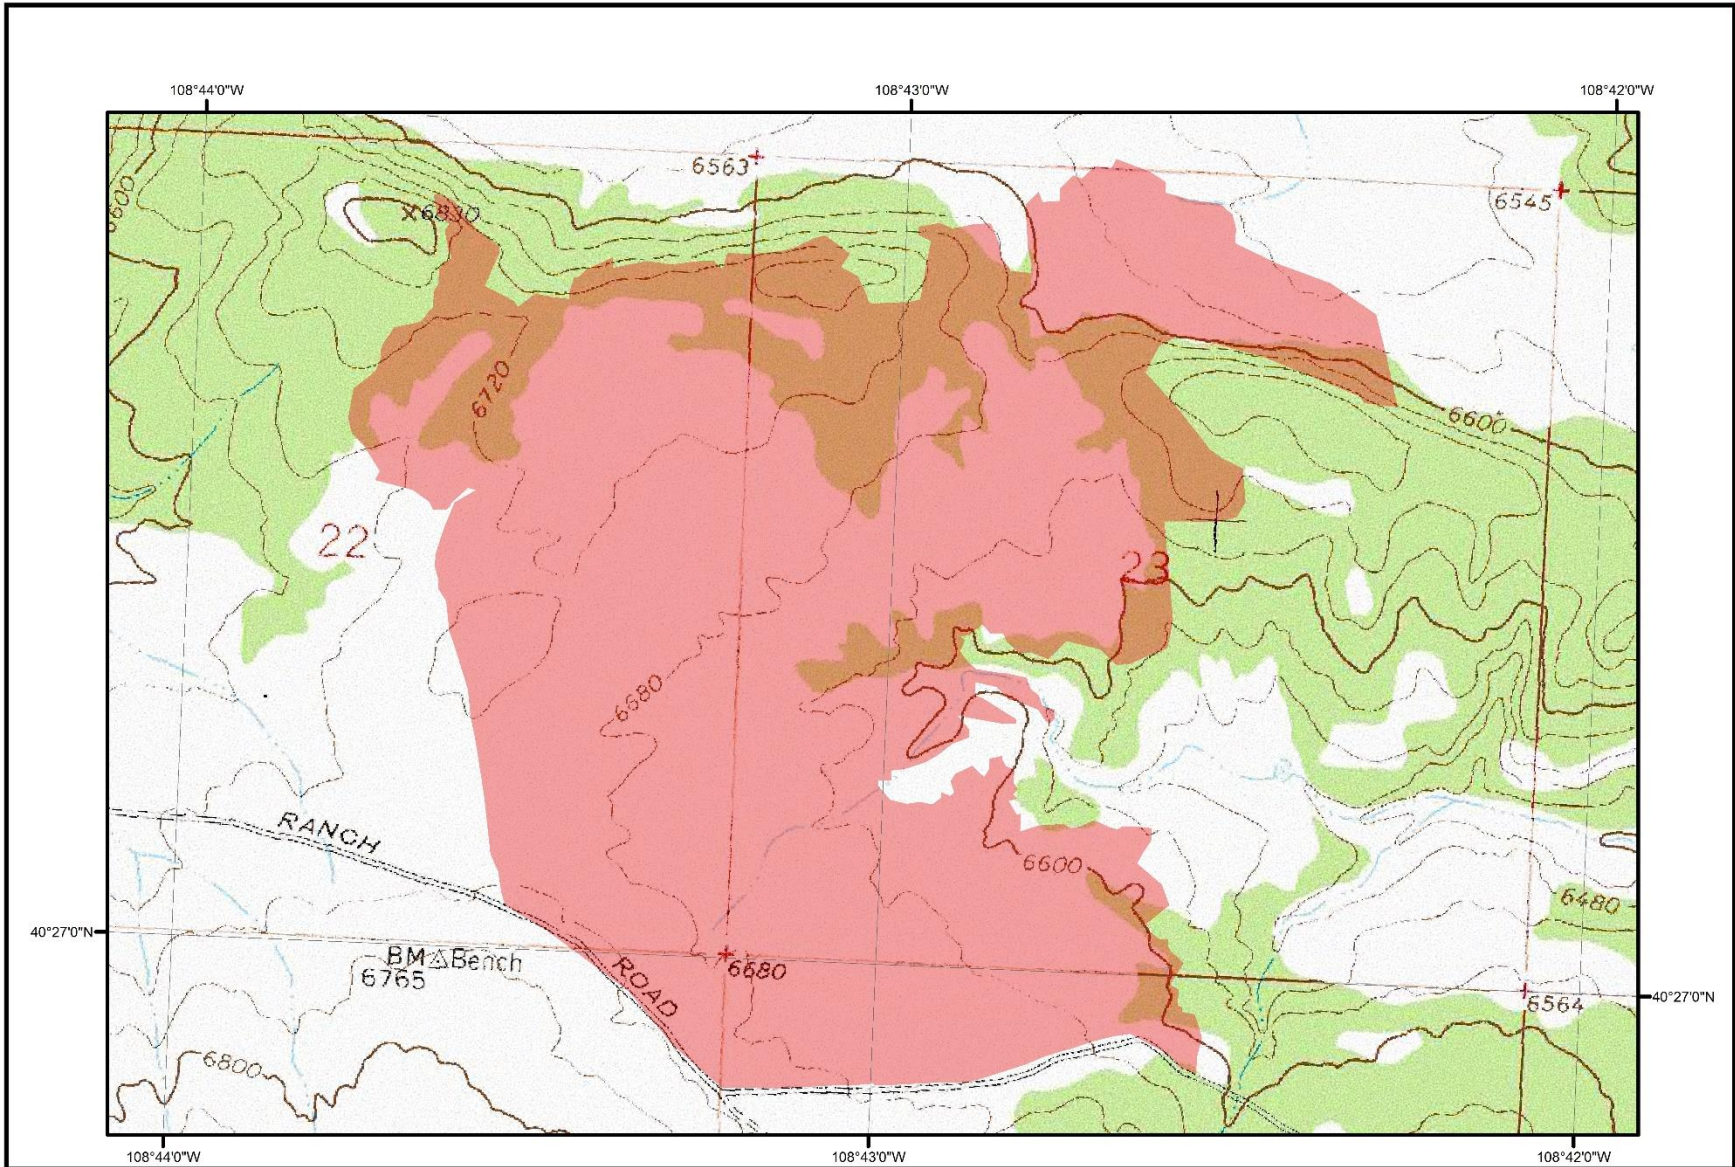

Bench Fire on 7/28/2016

Legend

 Bench Fire Boundary

Fire boundary as of 7/28/2016 is 569 acres as reported by the USGS (<http://www.geomac.gov>)

Document Name: bench_2016_1
Date: 7/29/2016
Map produced by M. Tuffly, ERIA Consultants, LLC
<http://www.eriaconsultants.com>

Bench Fire on 7/28/2016

Legend

 Bench Fire Boundary

Fire boundary as of 7/28/2016 is 569 acres as reported by the USGS (<http://www.geomac.gov>)

Document Name: bench_2016_1_NAIP
Date: 7/29/2016
Map produced by M. Tuffly, ERIA Consultants, LLC
<http://www.eriaconsultants.com>