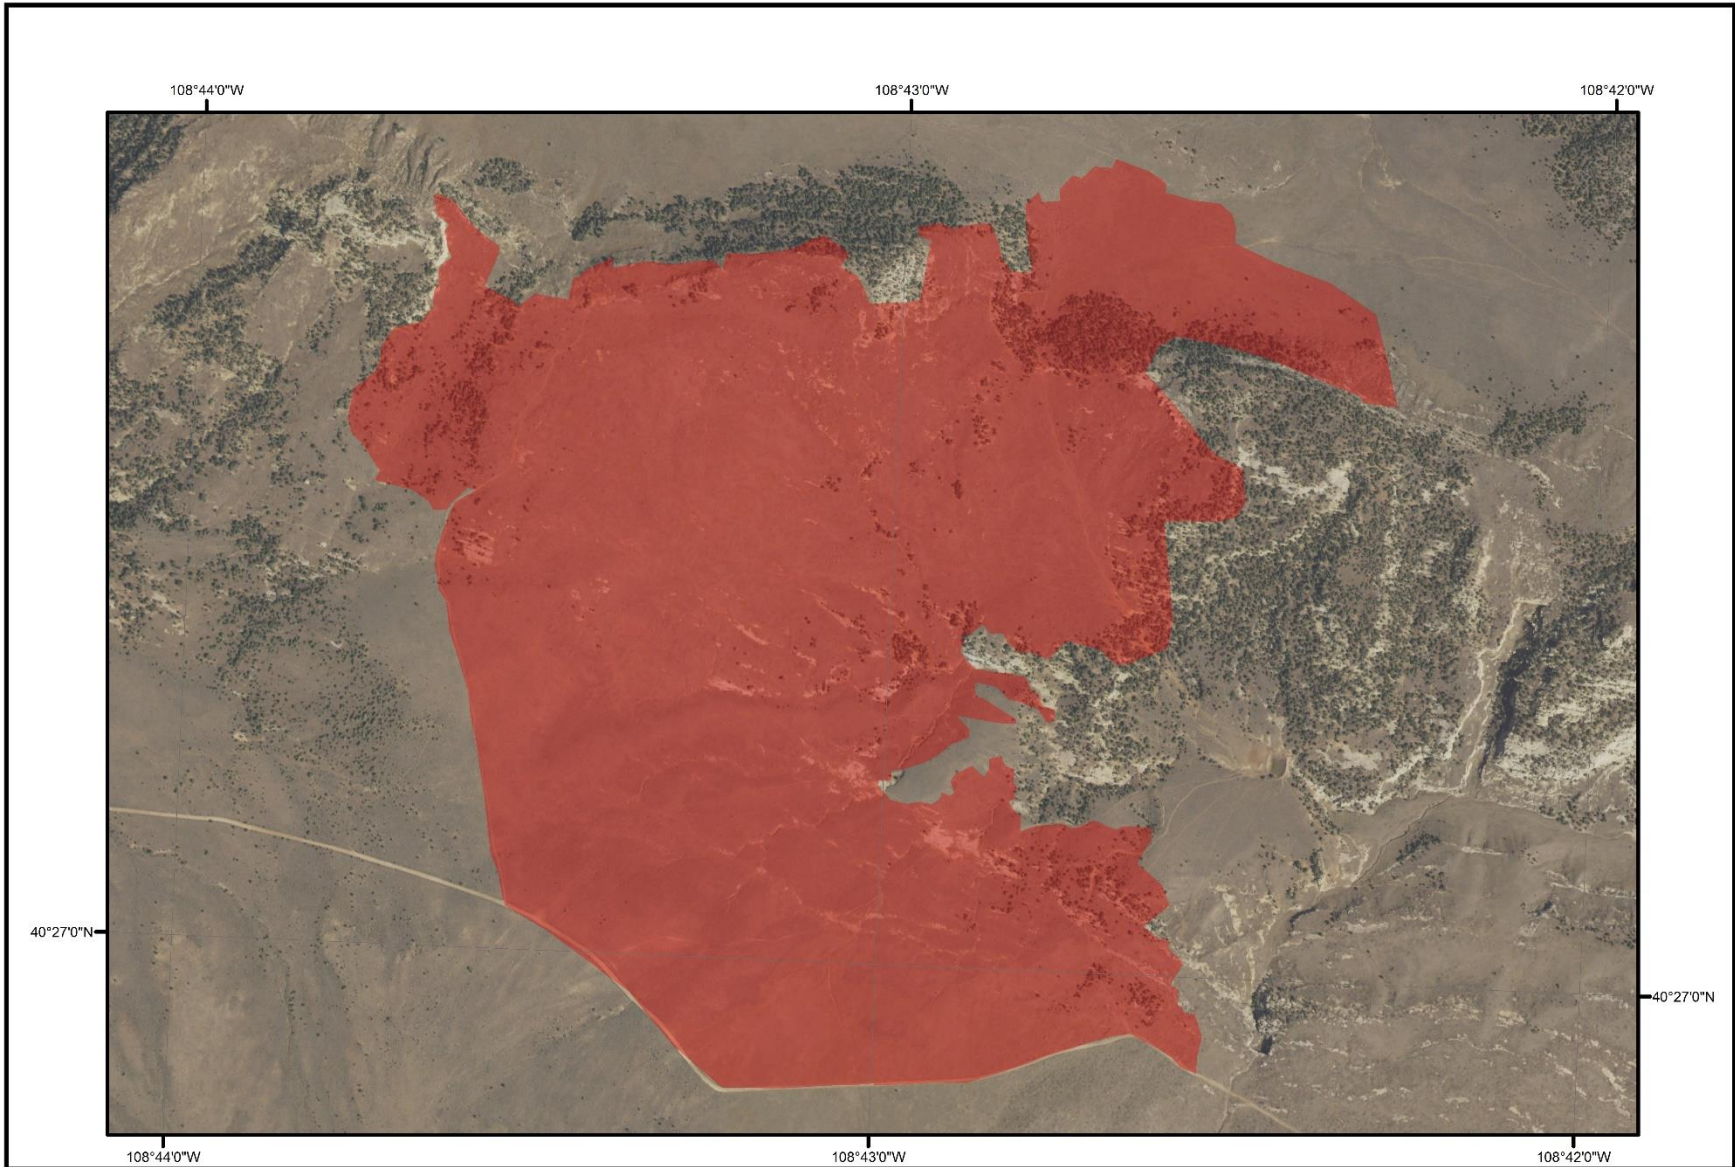

Bench Fire on 7/28/2016

Legend

 Bench Fire Boundary

Fire boundary as of 7/28/2016 is 569 acres as reported by the USGS (<http://www.geomac.gov>)

Document Name: bench_2016_1
Date: 7/29/2016
Map produced by M. Tuffly, ERIA Consultants, LLC
<http://www.eriaconsultants.com>

Bench Fire on 7/28/2016

Legend

 Bench Fire Boundary

Fire boundary as of 7/28/2016 is 569 acres as reported by the USGS (<http://www.geomac.gov>)

Document Name: bench_2016_1_NAIP
Date: 7/29/2016
Map produced by M. Tuffly, ERIA Consultants, LLC
<http://www.eriaconsultants.com>