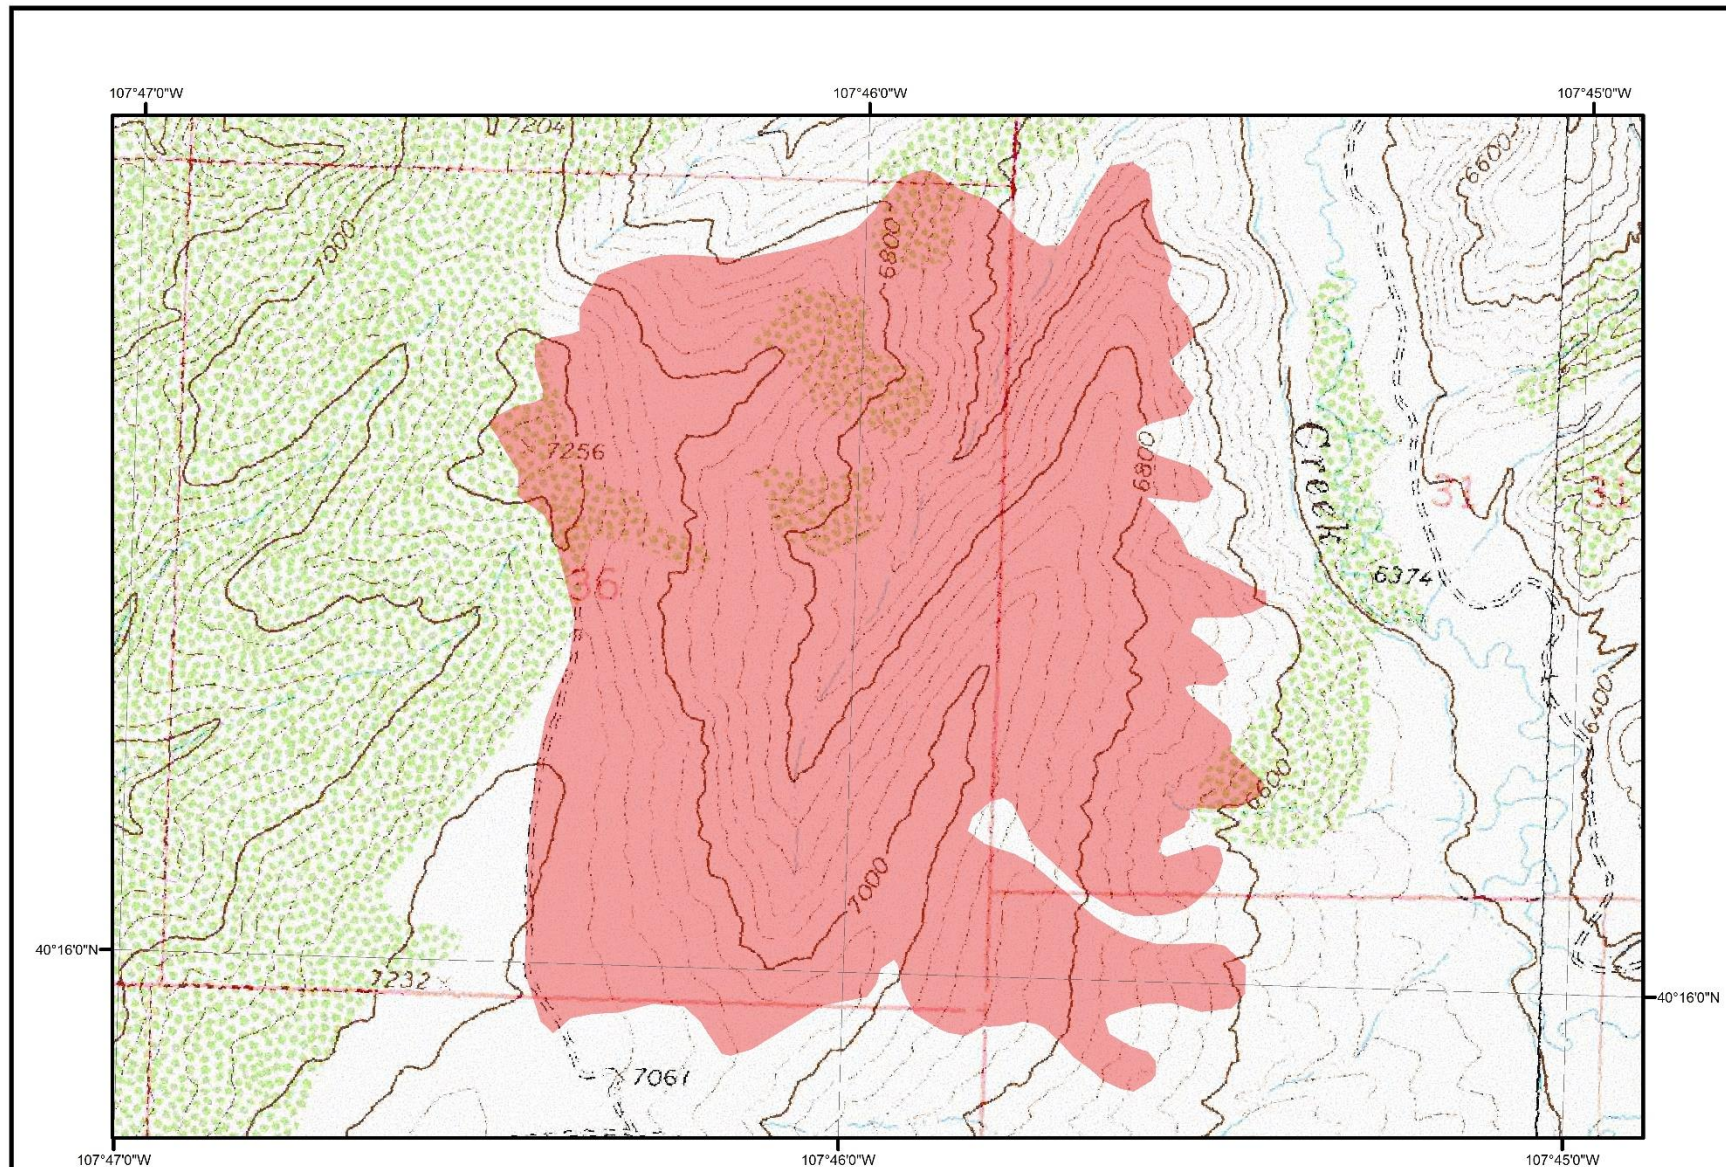

Milk Fire on 7/31/2016

Legend

 Milk Fire Boundary

Fire boundary as of 7/31/2016 is
491 acres as reported by the
USGS (<http://www.geomac.gov>)

Document Name: milk_2016_1

Date: 7/31/2016

Map produced by M. Tuffly, ERIA Consultants, LLC
<http://www.eriaconsultants.com>

Milk Fire on 7/31/2016

Legend

 Milk Fire Boundary

Fire boundary as of 7/31/2016 is
491 acres as reported by the
USGS (<http://www.geomac.gov>)

Document Name: milk_2016_1_NAIP

Date: 7/31/2016

Map produced by M. Tuffly, ERIA Consultants, LLC
<http://www.eriaconsultants.com>