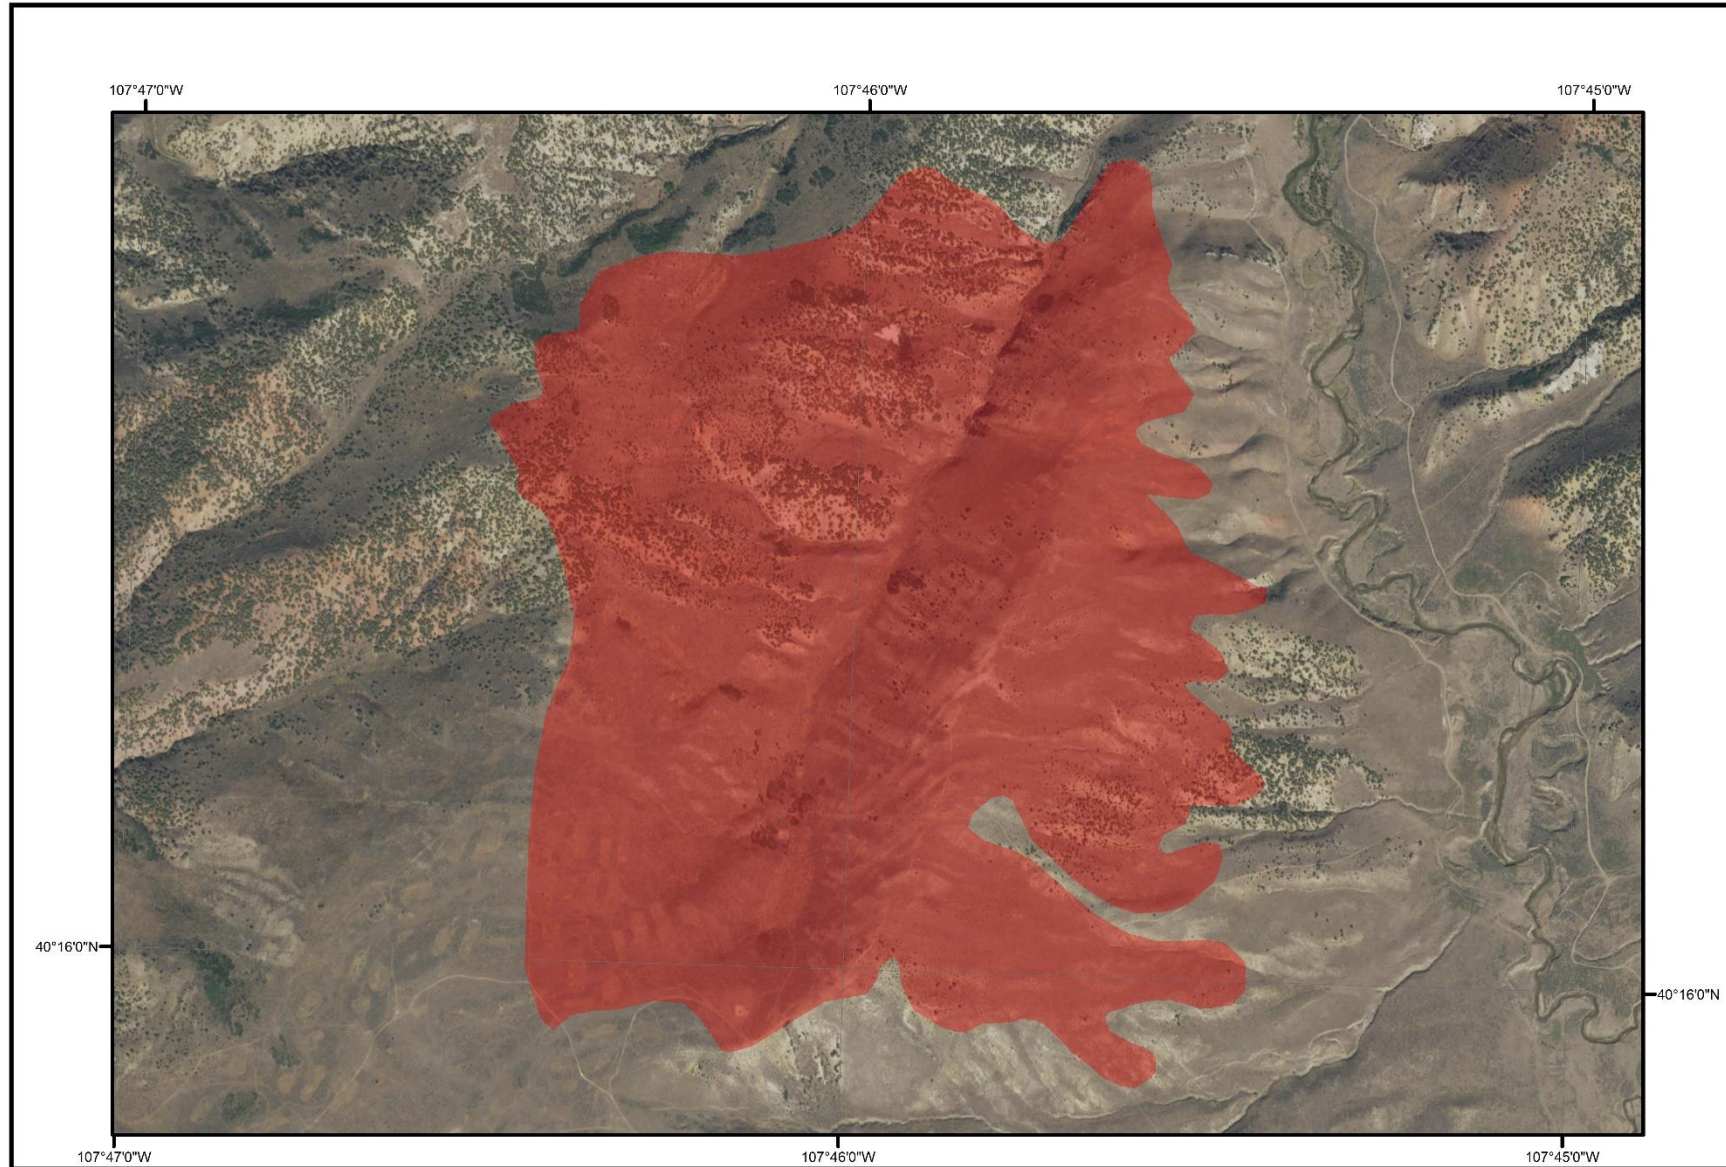

Milk Fire on 7/31/2016

Legend

 Milk Fire Boundary

Fire boundary as of 7/31/2016 is
491 acres as reported by the
USGS (<http://www.geomac.gov>)

Document Name: milk_2016_1

Date: 7/31/2016

Map produced by M. Tuffly, ERIA Consultants, LLC
<http://www.eriaconsultants.com>

Milk Fire on 7/31/2016

Legend

 Milk Fire Boundary

Fire boundary as of 7/31/2016 is
491 acres as reported by the
USGS (<http://www.geomac.gov>)

Document Name: milk_2016_1_NAIP

Date: 7/31/2016

Map produced by M. Tuffly, ERIA Consultants, LLC
<http://www.eriaconsultants.com>