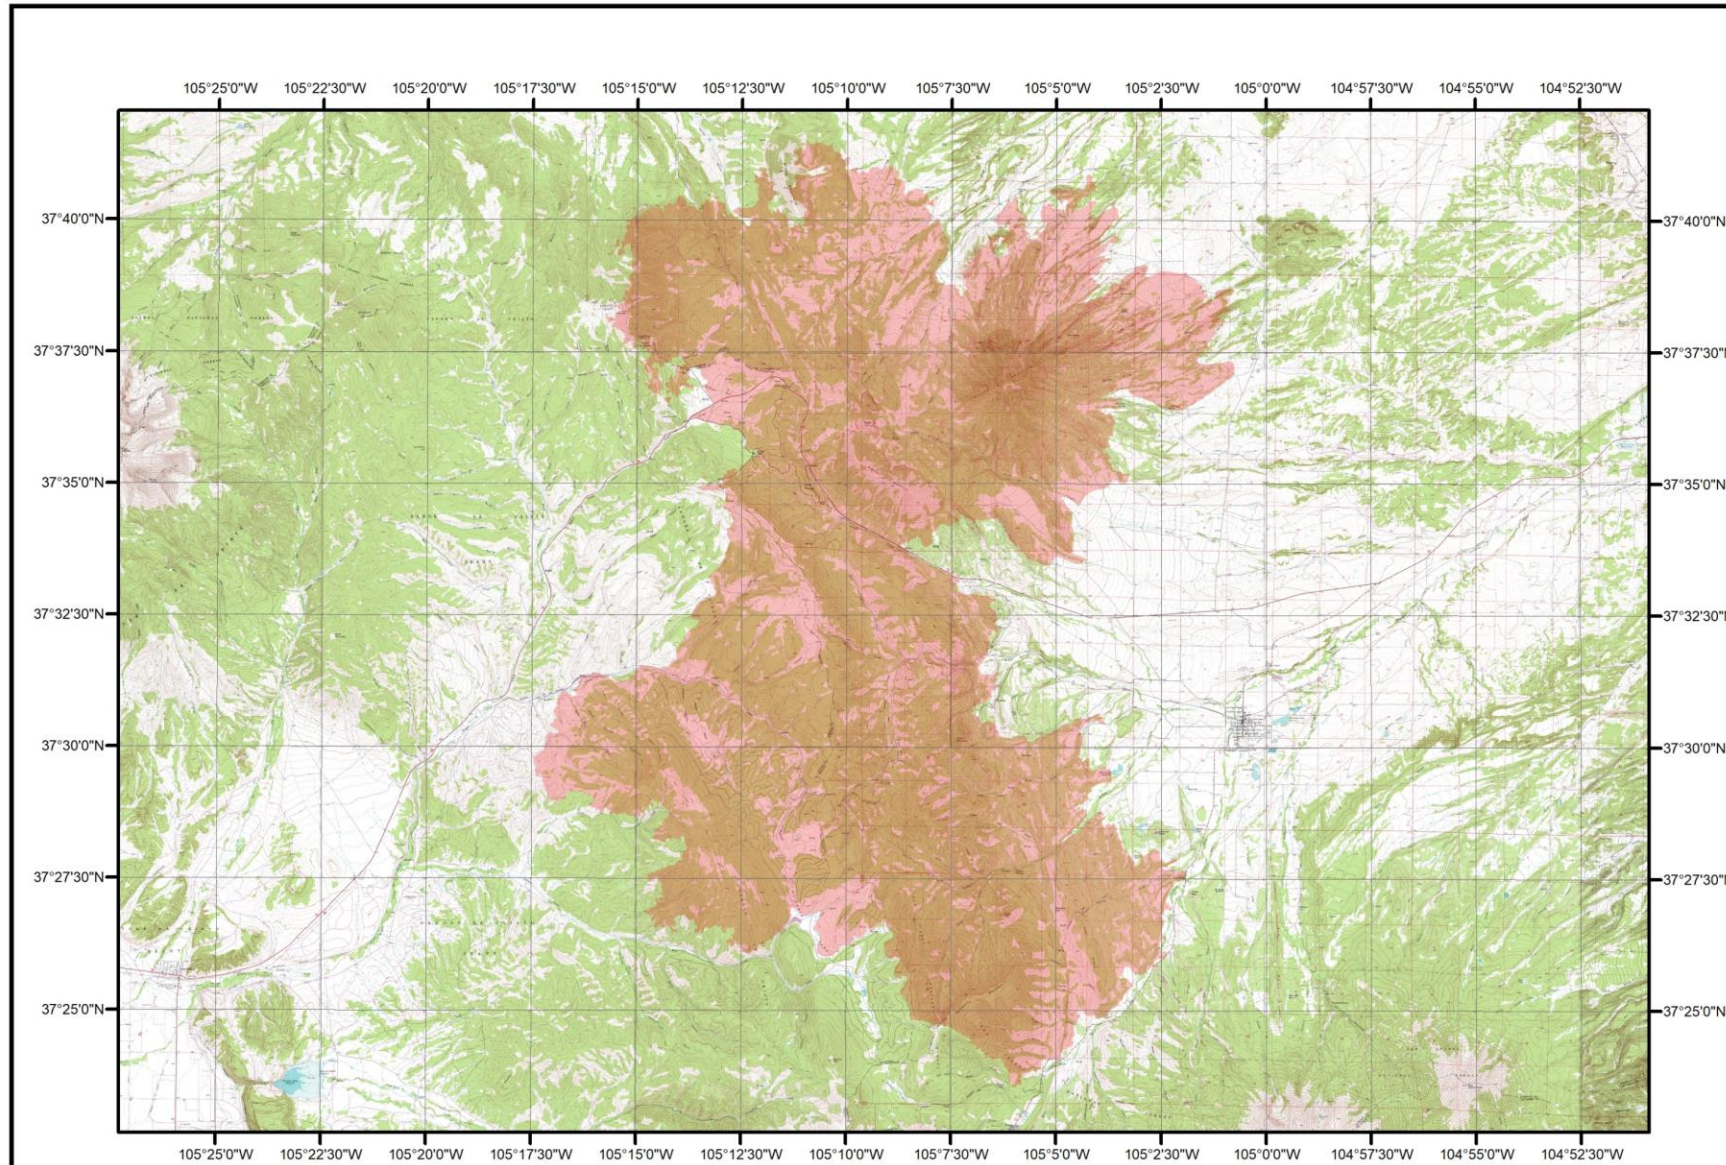

## Legend

 Spring Creek Fire Boundary

The fire boundary as of 7/5/2018 is  
94,059 acres as reported by the  
USGS (<http://www.geomac.gov>)

Document Name: Spring\_Creek\_2018\_1\_DRG  
Date: 7/5/2018  
Map produced by M. Tuffly, ERIA Consultants, LLC  
<http://www.eriaconsultants.com>

# The Spring Creek Fire on 7/7/2018

## Legend

 Spring Creek Fire Boundary

The fire boundary as of 7/7/2018 is  
105,014 acres as reported by the  
USGS (<http://www.geomac.gov>)

Document Name: Spring\_Creek\_2018\_2\_DRG

Date: 7/7/2018

Map produced by M. Tuffly, ERIA Consultants, LLC  
<http://www.eriaconsultants.com>