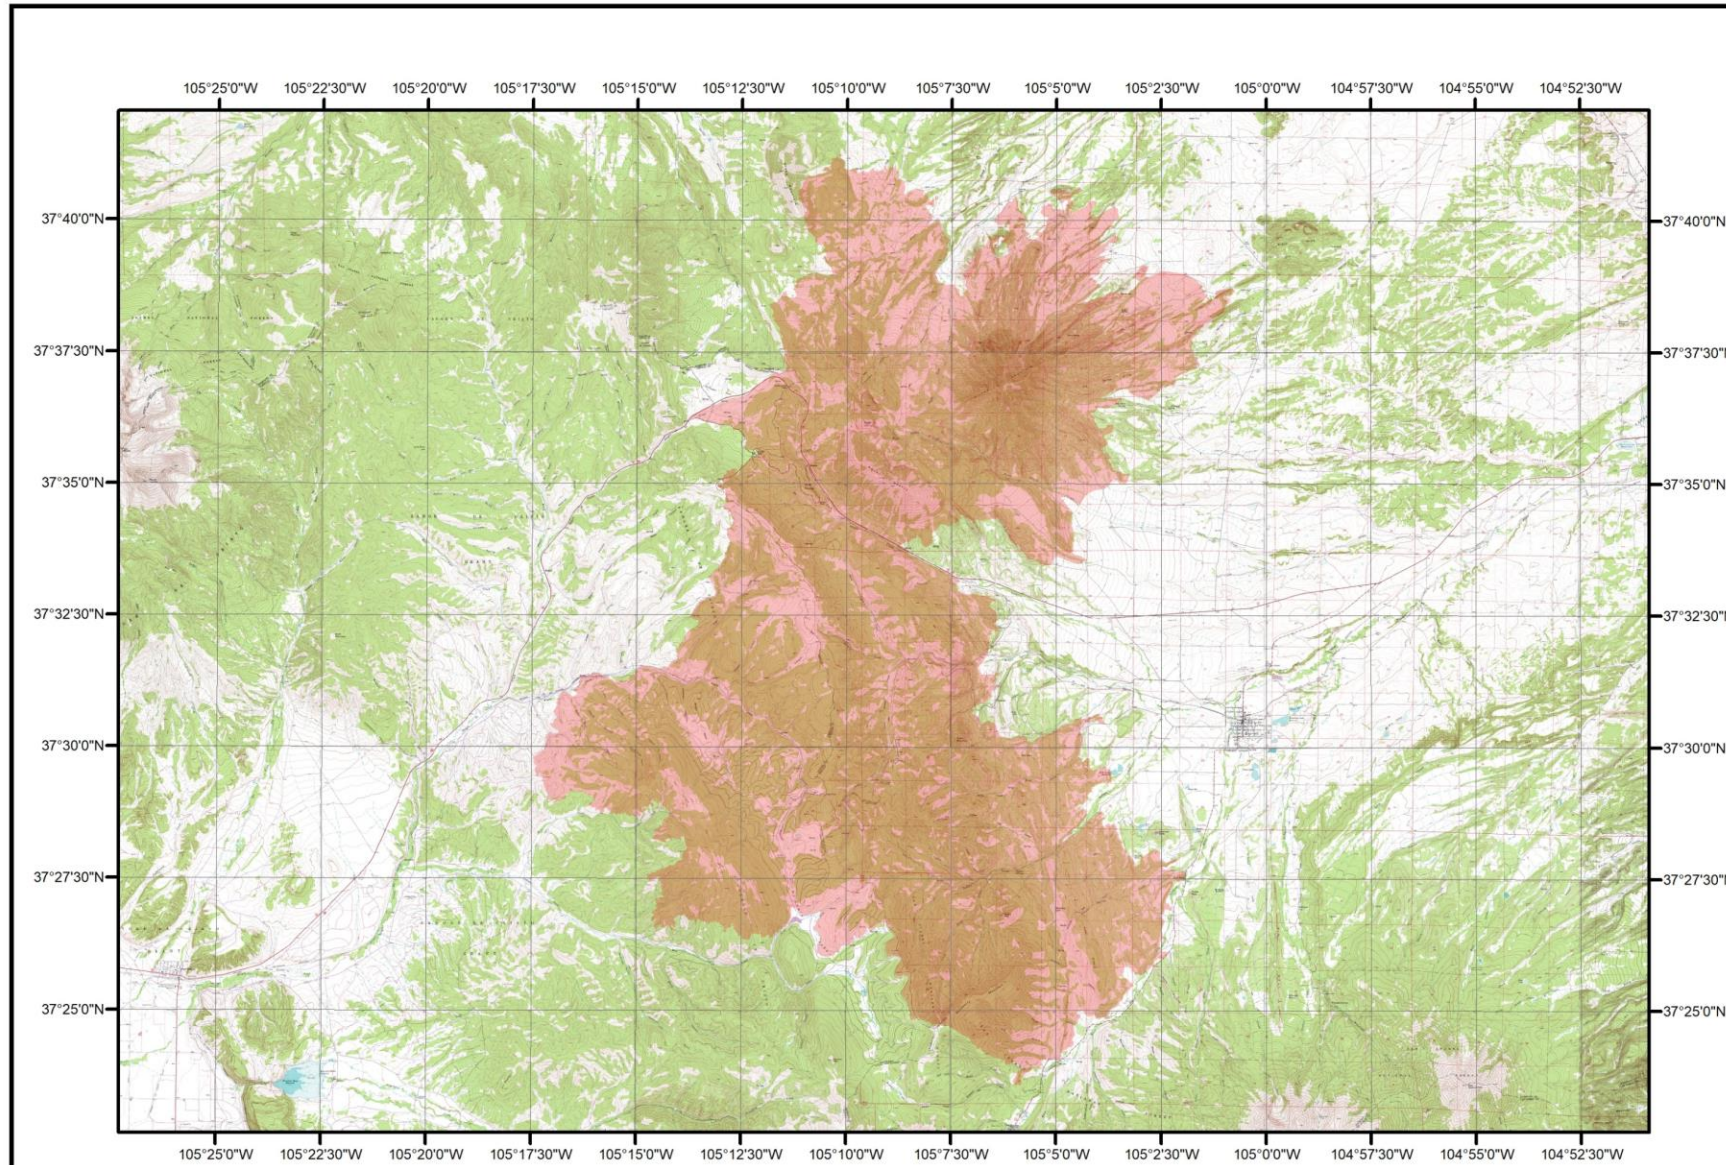

# The Spring Creek Fire on 7/5/2018

## Legend

 Spring Creek Fire Boundary

The fire boundary as of 7/5/2018 is  
94,059 acres as reported by the  
USGS (<http://www.geomac.gov>)

Document Name: Spring\_Creek\_2018\_1\_DRG  
Date: 7/5/2018  
Map produced by M. Tuffly, ERIA Consultants, LLC  
<http://www.eriaconsultants.com>

# The Spring Creek Fire on 7/7/2018

## Legend

 Spring Creek Fire Boundary

The fire boundary as of 7/7/2018 is  
105,014 acres as reported by the  
USGS (<http://www.geomac.gov>)

Document Name: Spring\_Creek\_2018\_2\_DRG

Date: 7/7/2018

Map produced by M. Tuffly, ERIA Consultants, LLC  
<http://www.eriaconsultants.com>