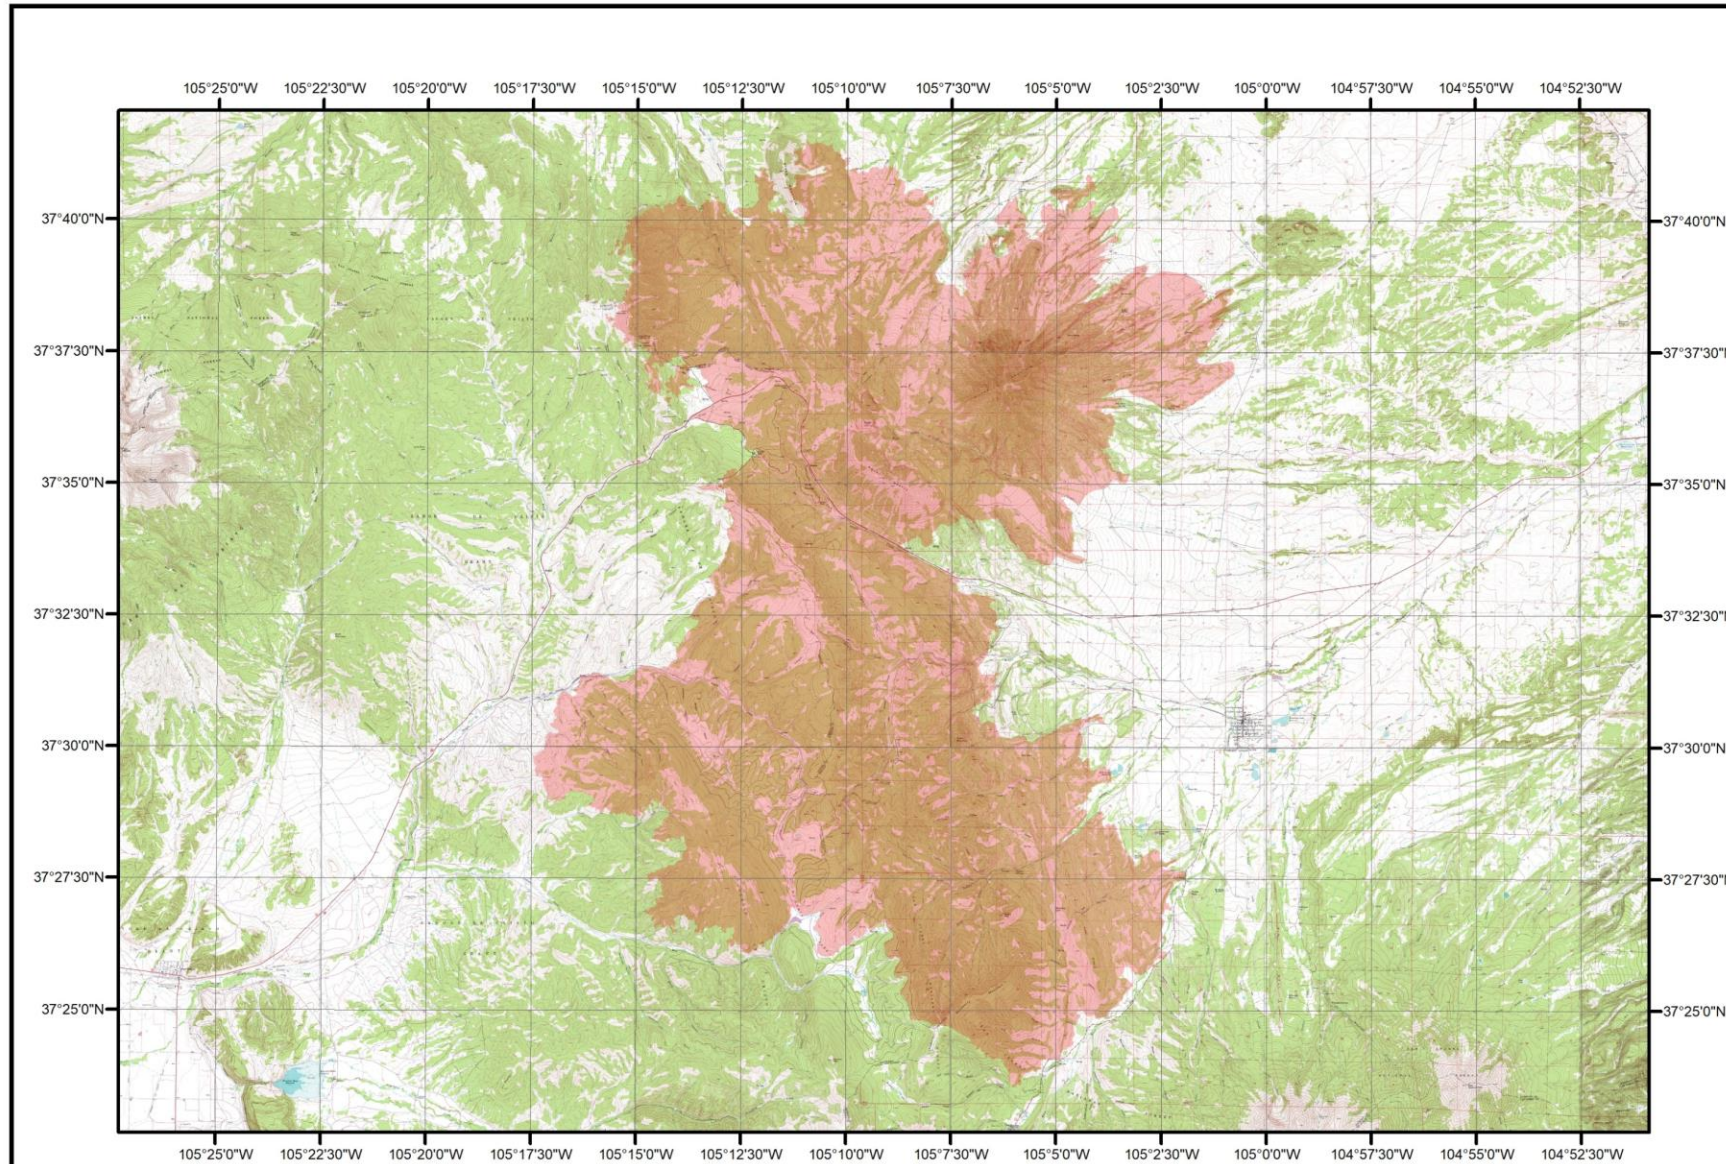

The Spring Creek Fire on 7/5/2018

Legend

 Spring Creek Fire Boundary

The fire boundary as of 7/5/2018 is
94,059 acres as reported by the
USGS (<http://www.geomac.gov>)

Document Name: Spring_Creek_2018_1_DRG
Date: 7/5/2018
Map produced by M. Tuffly, ERIA Consultants, LLC
<http://www.eriaconsultants.com>

The Spring Creek Fire on 7/7/2018

Legend

 Spring Creek Fire Boundary

The fire boundary as of 7/7/2018 is
105,014 acres as reported by the
USGS (<http://www.geomac.gov>)

Document Name: Spring_Creek_2018_2_DRG

Date: 7/7/2018

Map produced by M. Tuffly, ERIA Consultants, LLC
<http://www.eriaconsultants.com>