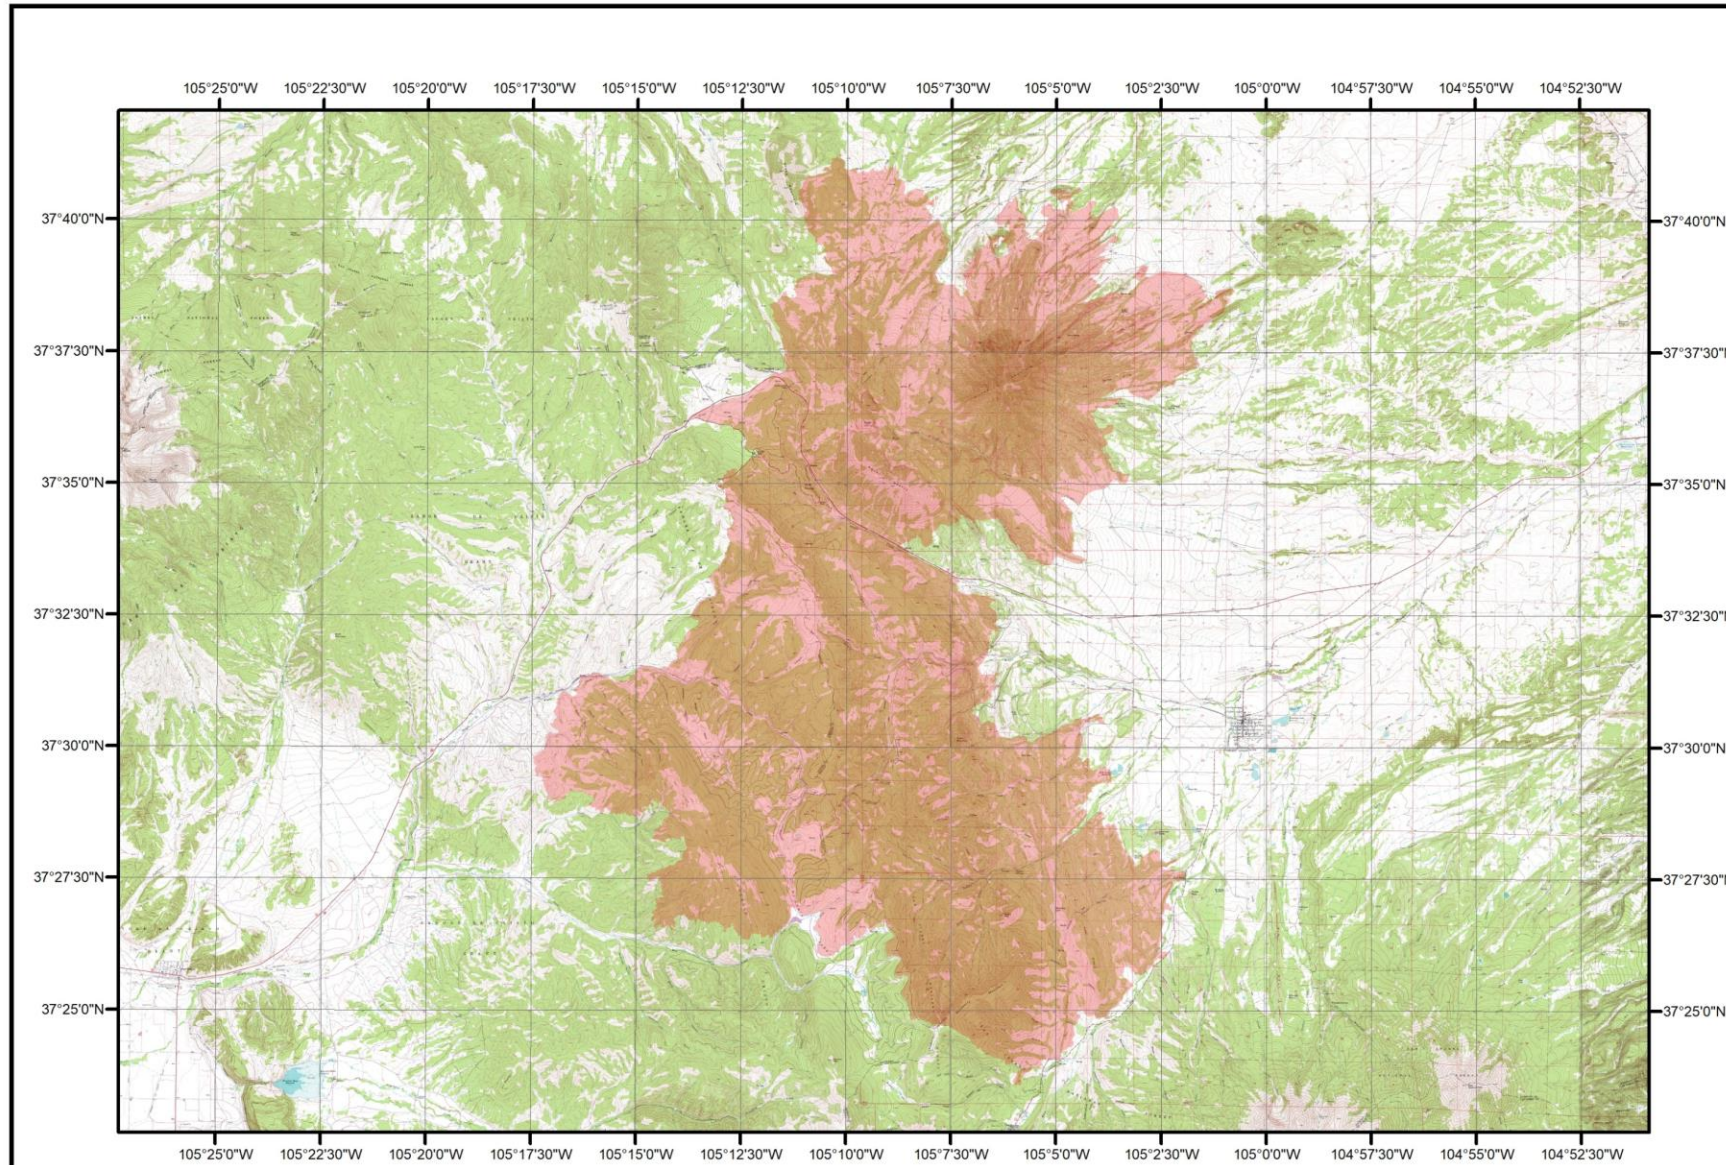

The Spring Creek Fire on 7/5/2018

Legend

 Spring Creek Fire Boundary

The fire boundary as of 7/5/2018 is
94,059 acres as reported by the
USGS (<http://www.geomac.gov>)

Document Name: Spring_Creek_2018_1_DRG
Date: 7/5/2018
Map produced by M. Tuffly, ERIA Consultants, LLC
<http://www.eriaconsultants.com>

The Spring Creek Fire on 7/7/2018

Legend

 Spring Creek Fire Boundary

The fire boundary as of 7/7/2018 is
105,014 acres as reported by the
USGS (<http://www.geomac.gov>)

Document Name: Spring_Creek_2018_2_DRG

Date: 7/7/2018

Map produced by M. Tuffly, ERIA Consultants, LLC
<http://www.eriaconsultants.com>