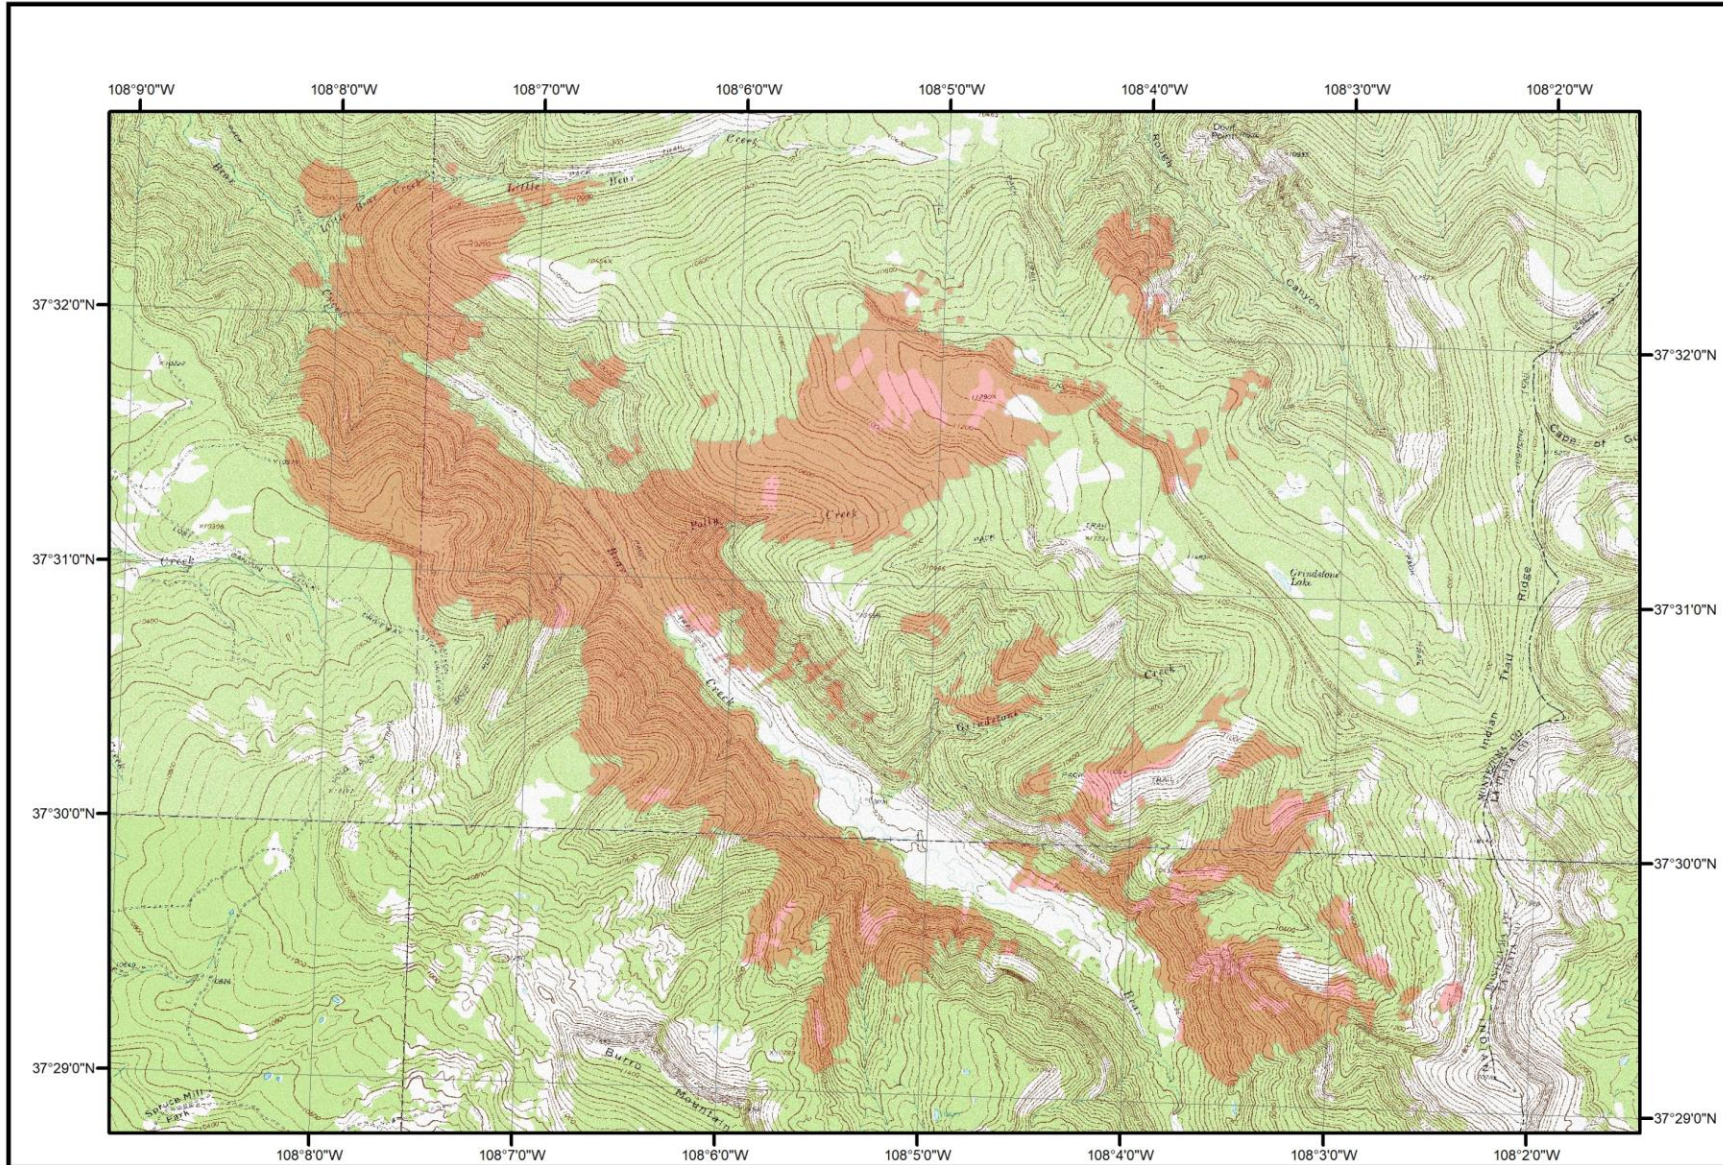

The Burro Fire on 6/14/2018

Legend

The "Burro" Fire Boundary

The fire boundary as of 6/14/2018 is 2,619 acres as reported by the USGS (<http://www.geomac.gov>)

Document Name: Burro_2018_1_DRG

Date: 6/14/2018

Map produced by M. Tuffly, ERIA Consultants, LLC
<http://www.eriaconsultants.com>

The Burro Fire on 6/19/2018

Legend

 The Burro Fire Boundary

The fire boundary as of 6/19/2018 is
3,713 acres as reported by the
USGS (<http://www.geomac.gov>)

Document Name: Burro_2018_2_DRG

Date: 6/20/2018

Map produced by M. Tuffly, ERIA Consultants, LLC
<http://www.eriaconsultants.com>

The Burro Fire on 7/5/2018

Legend

 Burro Fire Boundary

The fire boundary as of 7/5/2018 is
4,577 acres as reported by the
USGS (<http://www.geomac.gov>)

Document Name: Burro_2018_3_DRG

Date: 7/5/2018

Map produced by M. Tuffly, ERIA Consultants, LLC
<http://www.eriaconsultants.com>

The Burro Fire on 7/7/2018

Legend

 Burro Fire Boundary

The fire boundary as of 7/7/2018 is
4,593 acres as reported by the
USGS (<http://www.geomac.gov>)