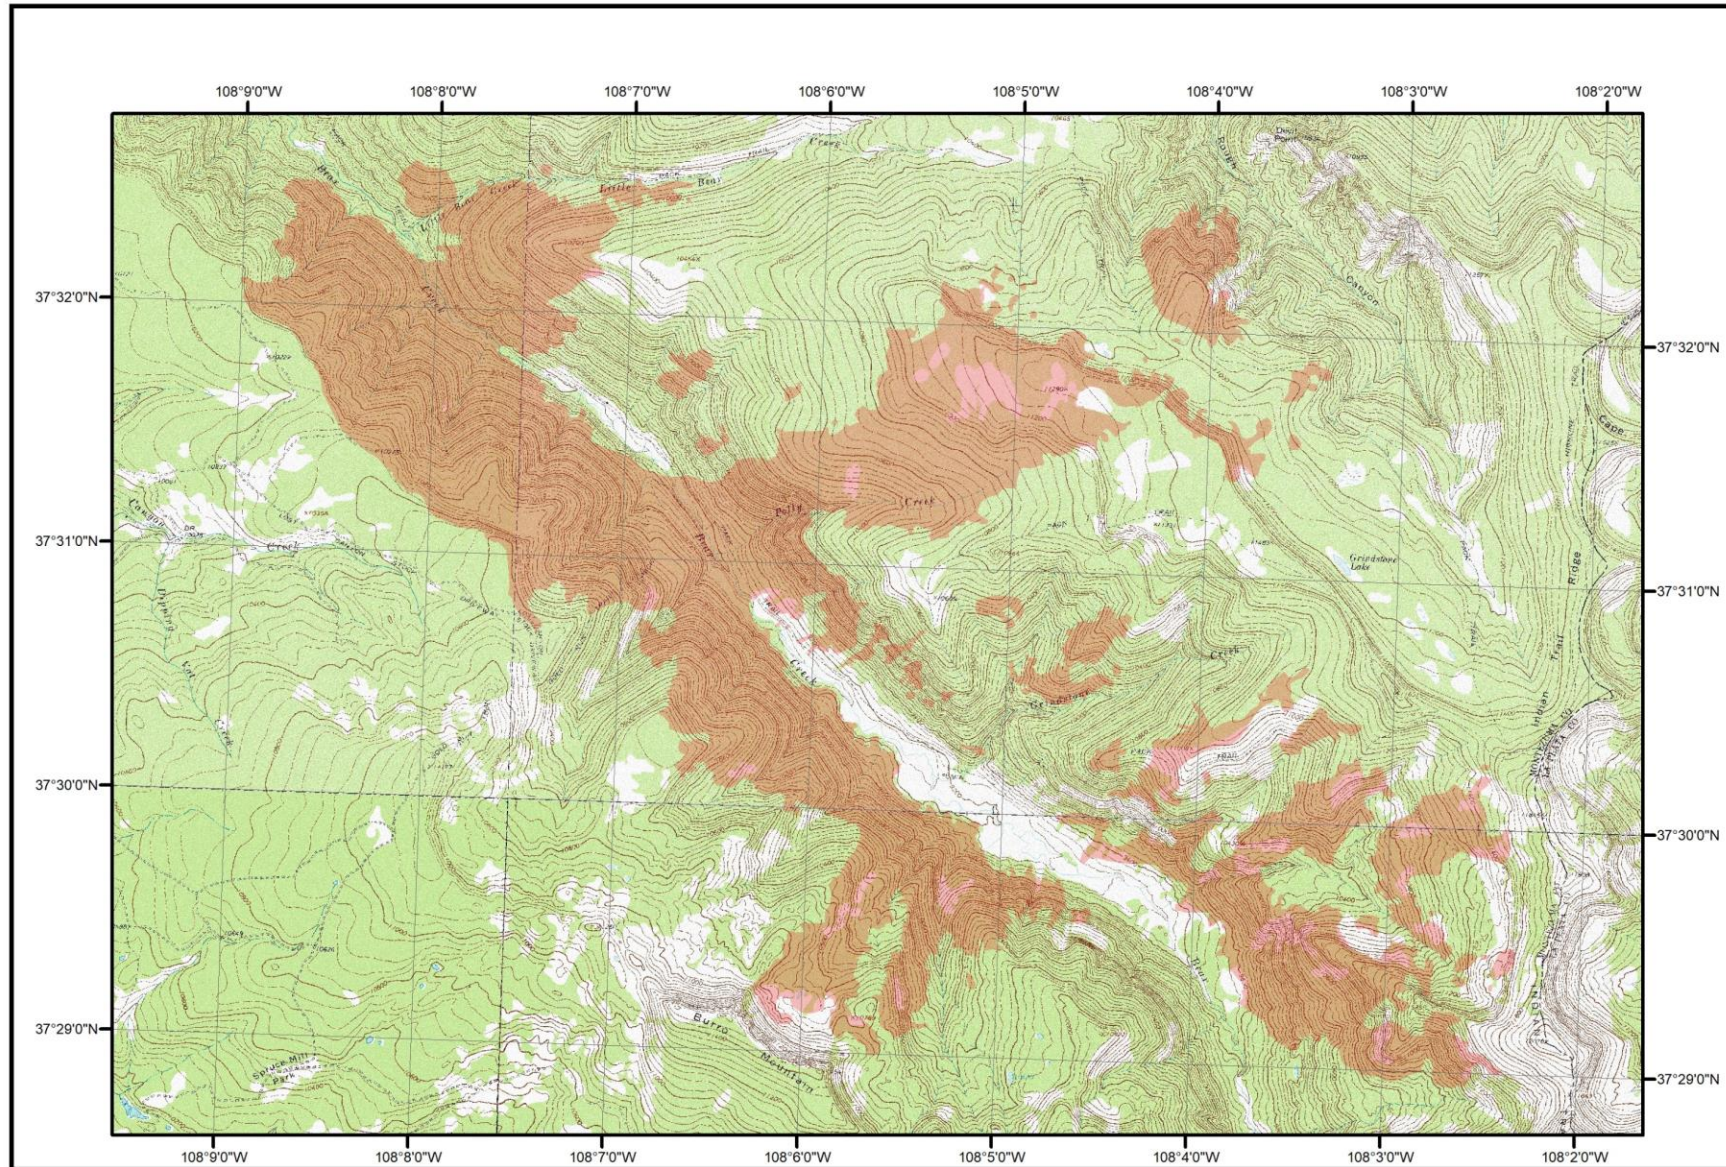

The Burro Fire on 6/14/2018

Legend

The "Burro" Fire Boundary

The fire boundary as of 6/14/2018 is 2,619 acres as reported by the USGS (<http://www.geomac.gov>)

Document Name: Burro_2018_1_DRG

Date: 6/14/2018

Map produced by M. Tuffly, ERIA Consultants, LLC
<http://www.eriaconsultants.com>

The Burro Fire on 6/19/2018

Legend

 The Burro Fire Boundary

The fire boundary as of 6/19/2018 is
3,713 acres as reported by the
USGS (<http://www.geomac.gov>)

Document Name: Burro_2018_2_DRG

Date: 6/20/2018

Map produced by M. Tuffly, ERIA Consultants, LLC
<http://www.eriaconsultants.com>

The Burro Fire on 7/5/2018

Legend

 Burro Fire Boundary

The fire boundary as of 7/5/2018 is
4,577 acres as reported by the
USGS (<http://www.geomac.gov>)

Document Name: Burro_2018_3_DRG

Date: 7/5/2018

Map produced by M. Tuffly, ERIA Consultants, LLC
<http://www.eriaconsultants.com>

The Burro Fire on 7/7/2018

Legend

 Burro Fire Boundary

The fire boundary as of 7/7/2018 is
4,593 acres as reported by the
USGS (<http://www.geomac.gov>)