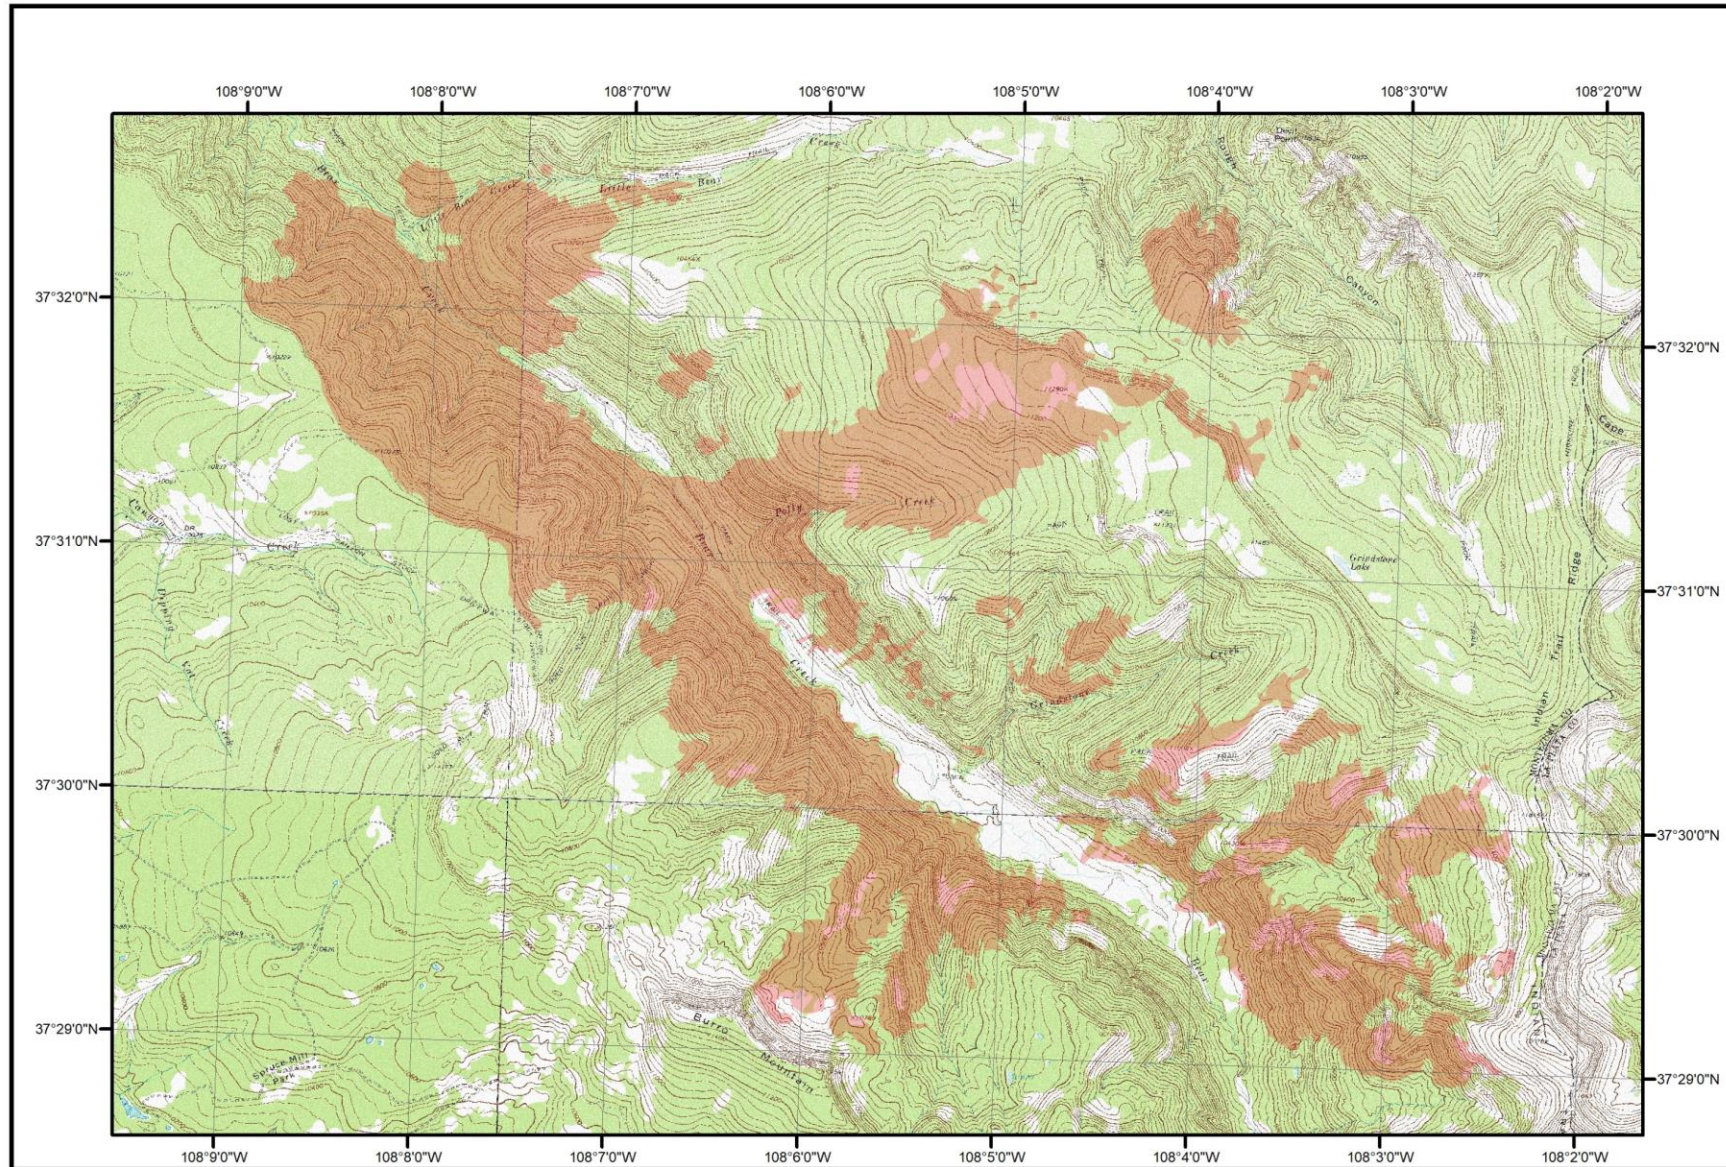

The Burro Fire on 6/14/2018

Legend

The "Burro" Fire Boundary

The fire boundary as of 6/14/2018 is 2,619 acres as reported by the USGS (<http://www.geomac.gov>)

Document Name: Burro_2018_1_DRG

Date: 6/14/2018

Map produced by M. Tuffly, ERIA Consultants, LLC
<http://www.eriaconsultants.com>

The Burro Fire on 6/19/2018

Legend

 The Burro Fire Boundary

The fire boundary as of 6/19/2018 is
3,713 acres as reported by the
USGS (<http://www.geomac.gov>)

Document Name: Burro_2018_2_DRG

Date: 6/20/2018

Map produced by M. Tuffly, ERIA Consultants, LLC
<http://www.eriaconsultants.com>

The Burro Fire on 7/5/2018

Legend

 Burro Fire Boundary

The fire boundary as of 7/5/2018 is
4,577 acres as reported by the
USGS (<http://www.geomac.gov>)

Document Name: Burro_2018_3_DRG

Date: 7/5/2018

Map produced by M. Tuffly, ERIA Consultants, LLC
<http://www.eriaconsultants.com>

The Burro Fire on 7/7/2018

Legend

 Burro Fire Boundary

The fire boundary as of 7/7/2018 is
4,593 acres as reported by the
USGS (<http://www.geomac.gov>)