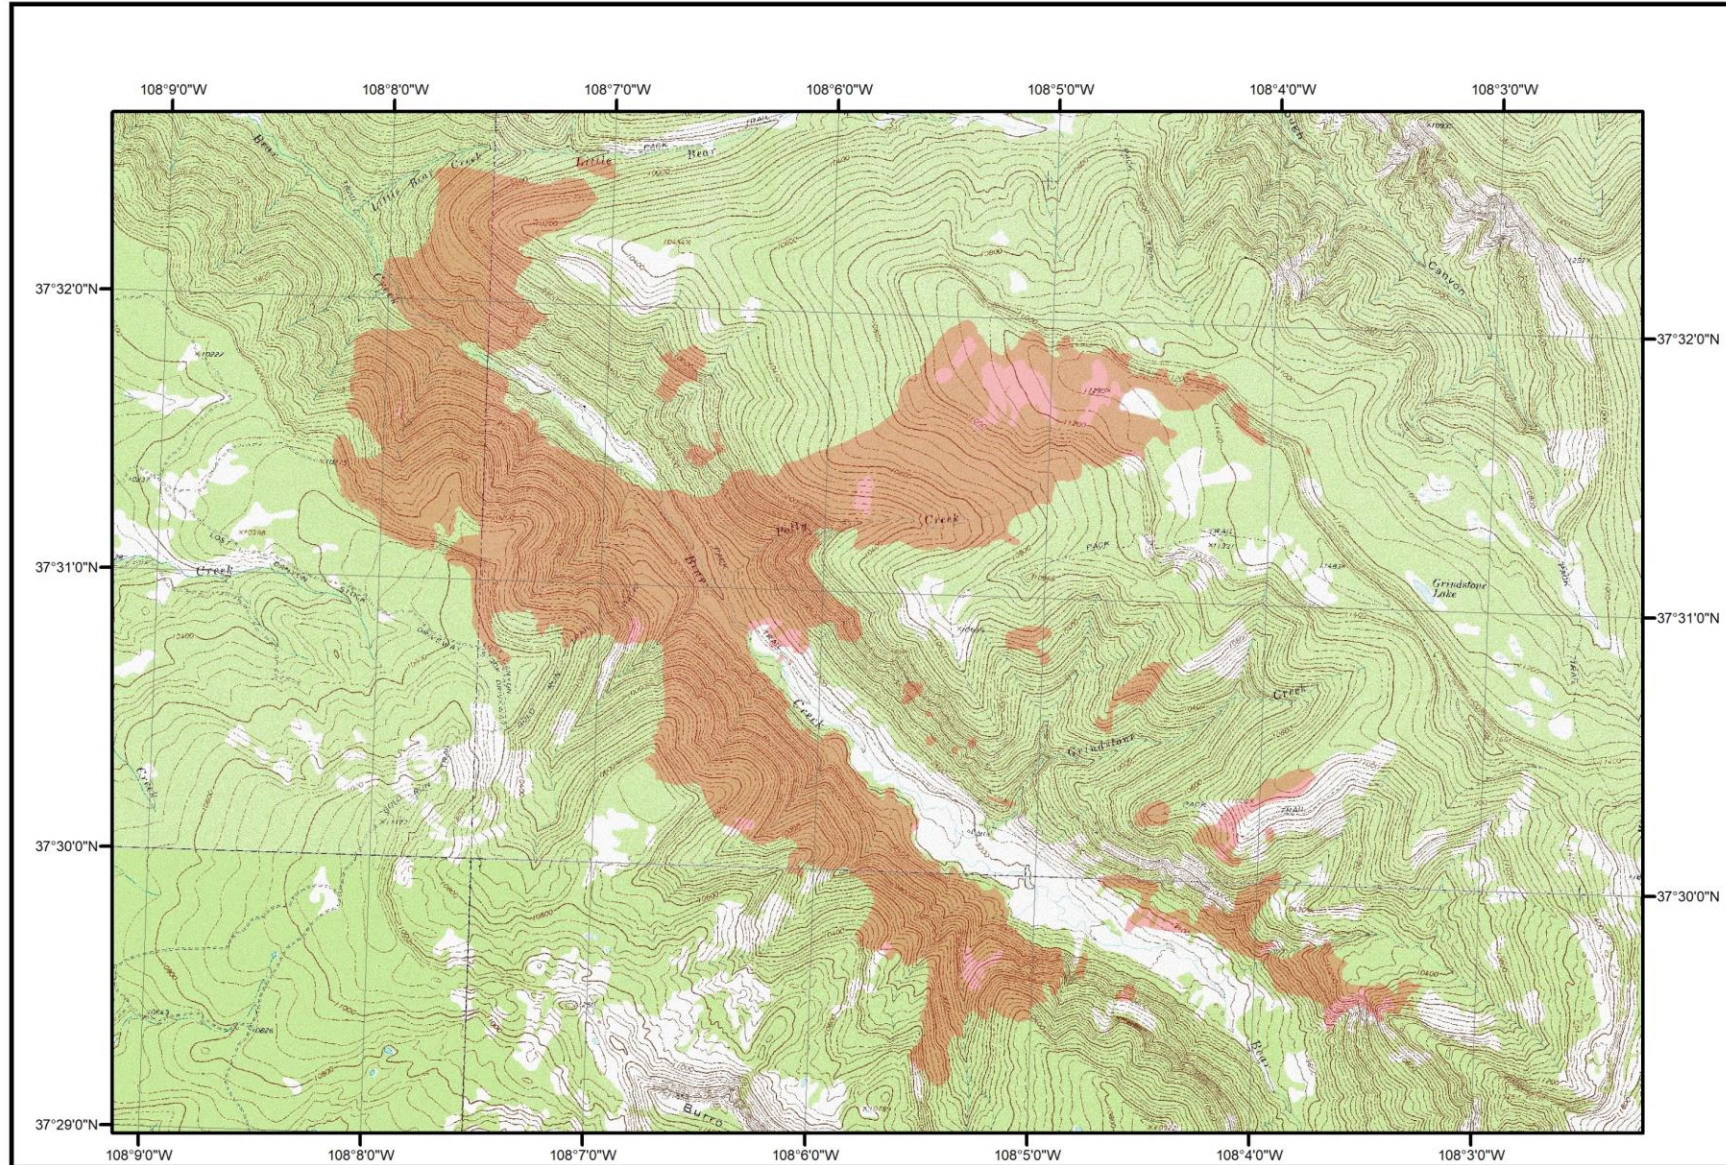

The Burro Fire on 6/14/2018

Legend

The "Burro" Fire Boundary

The fire boundary as of 6/14/2018 is 2,619 acres as reported by the USGS (<http://www.geomac.gov>)

Document Name: Burro_2018_1_DRG

Date: 6/14/2018

Map produced by M. Tuffly, ERIA Consultants, LLC
<http://www.eriaconsultants.com>

The Burro Fire on 6/19/2018

Legend

 The Burro Fire Boundary

The fire boundary as of 6/19/2018 is
3,713 acres as reported by the
USGS (<http://www.geomac.gov>)

Document Name: Burro_2018_2_DRG

Date: 6/20/2018

Map produced by M. Tuffly, ERIA Consultants, LLC
<http://www.eriaconsultants.com>

The Burro Fire on 7/5/2018

Legend

 Burro Fire Boundary

The fire boundary as of 7/5/2018 is
4,577 acres as reported by the
USGS (<http://www.geomac.gov>)

Document Name: Burro_2018_3_DRG

Date: 7/5/2018

Map produced by M. Tuffly, ERIA Consultants, LLC
<http://www.eriaconsultants.com>

The Burro Fire on 7/7/2018

Legend

 Burro Fire Boundary

The fire boundary as of 7/7/2018 is
4,593 acres as reported by the
USGS (<http://www.geomac.gov>)