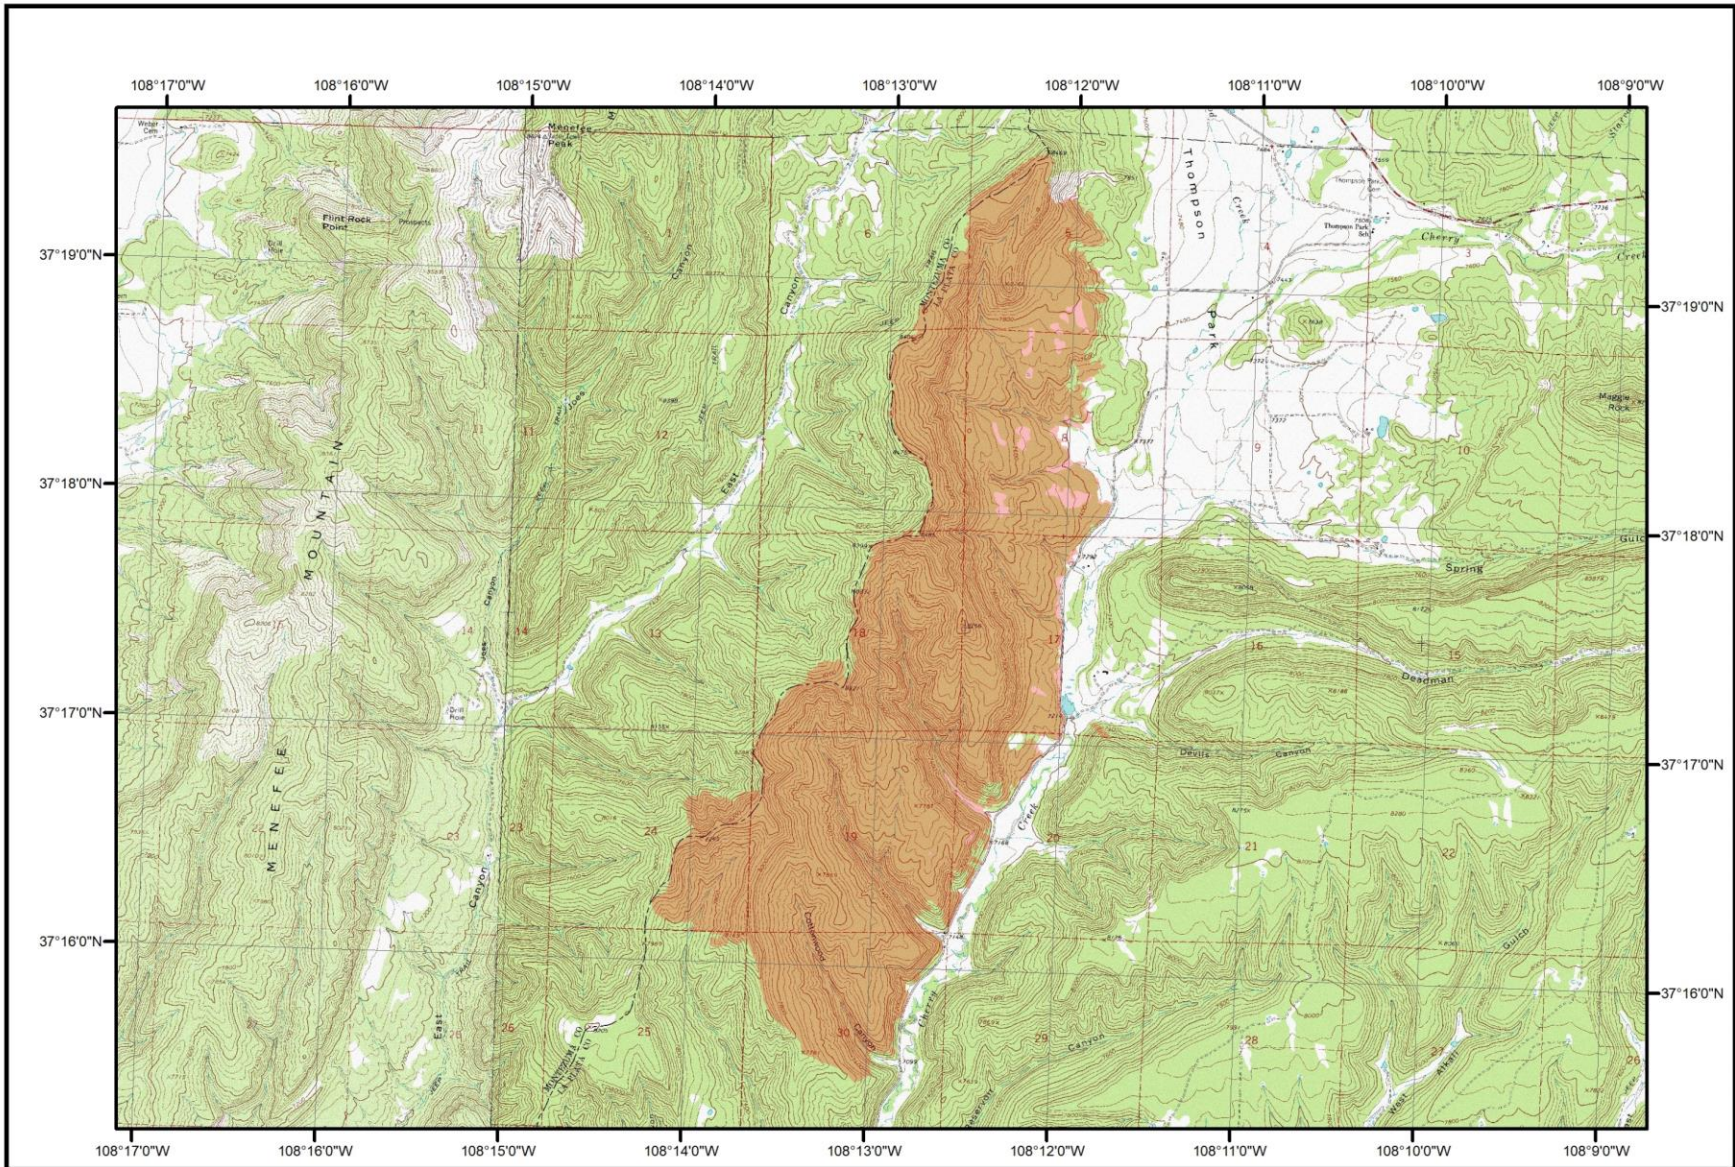

The East Canyon Fire on 8/18/2020

Legend

East Canyon Fire

The fire boundary as of 8/18/2020 is 2,905 acres as reported by the National Interagency Fire Center (<https://maps.nwcg.gov/>)

Document Name: East_Canyon_08_19_2020_DRG
 Date: 8/19/2020
 Map produced by M. Tuffly, ERIA Consultants, LLC
<http://www.eriaconsultants.com>