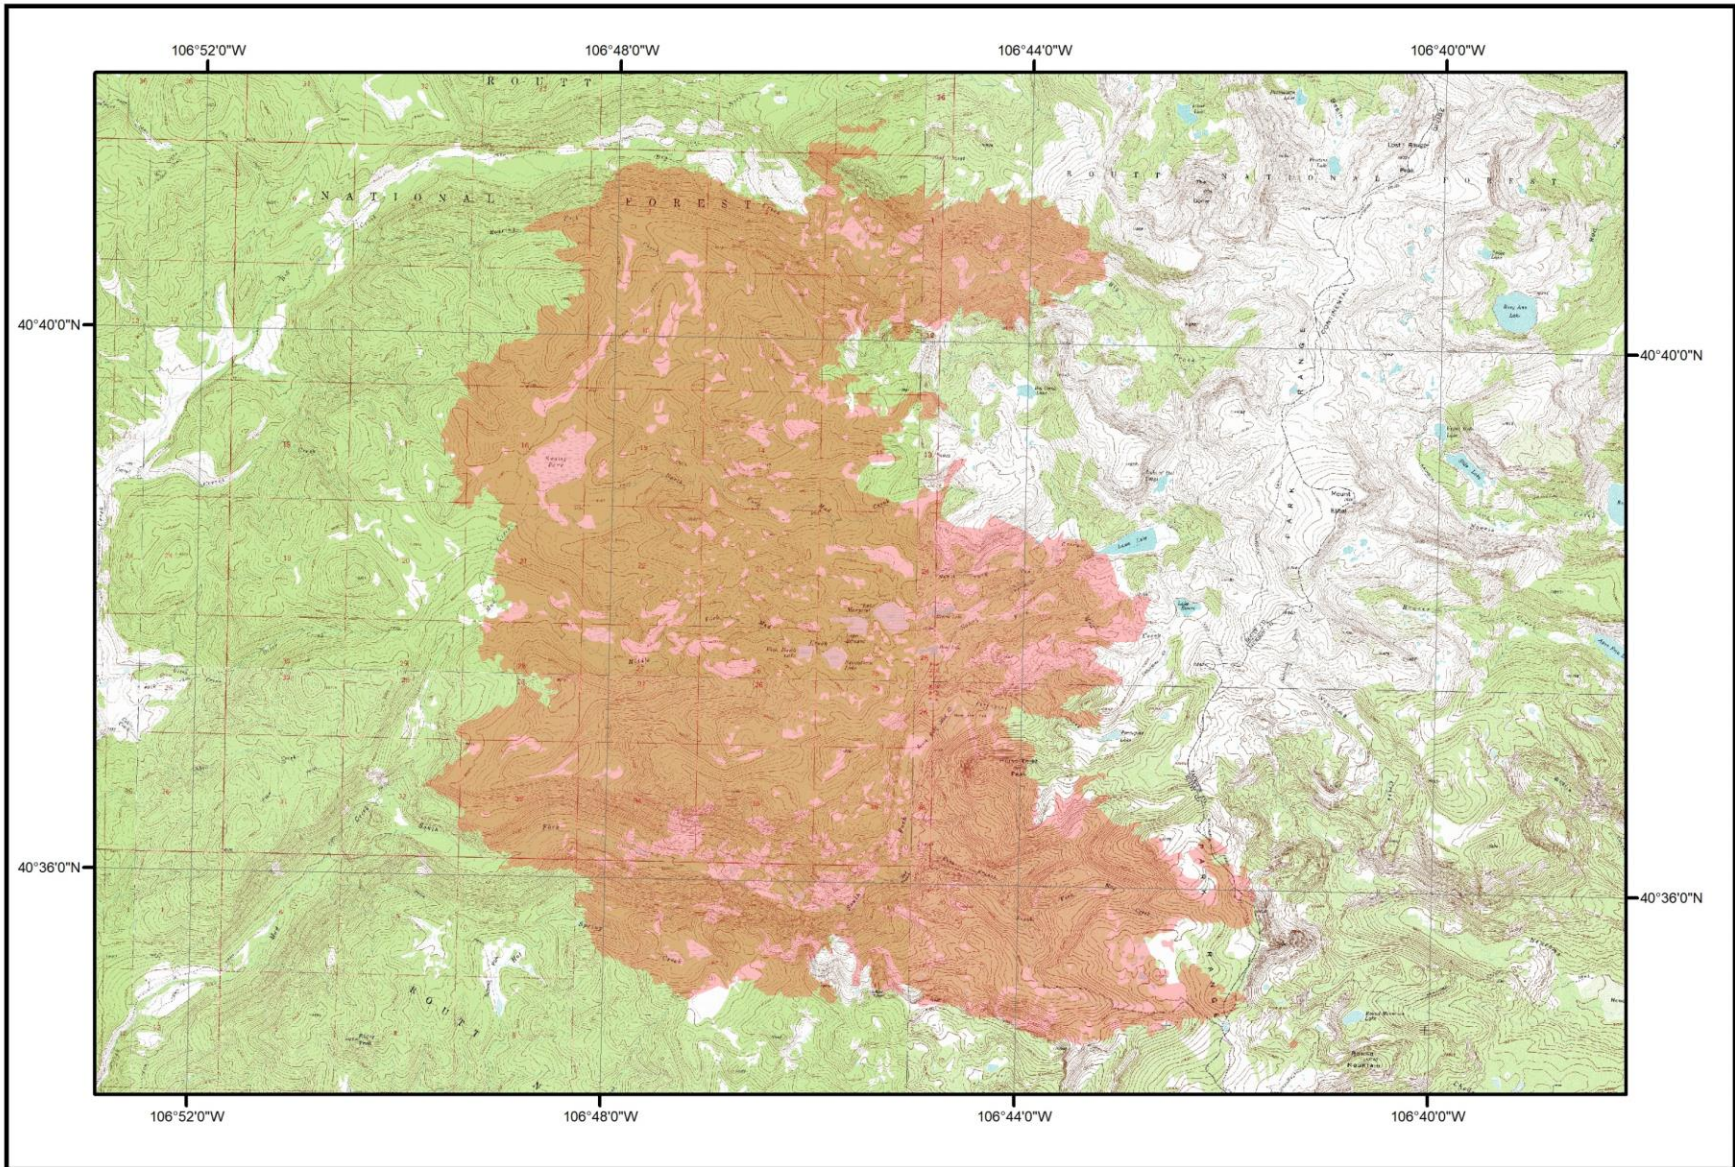

The Middle Fork Fire on 10/24/2020

Legend

 Middle Fork

The fire boundary as of 10/24/2020 is 20,428 acres as reported by the National Intergency Fire Center (<https://maps.nwcg.gov/>)

Document Name: Middle_Fork_10_25_2020_DRG
Date: 10/25/2020
Map produced by M. Tuffly, ERIA Consultants, LLC
<http://www.eriaconsultants.com>