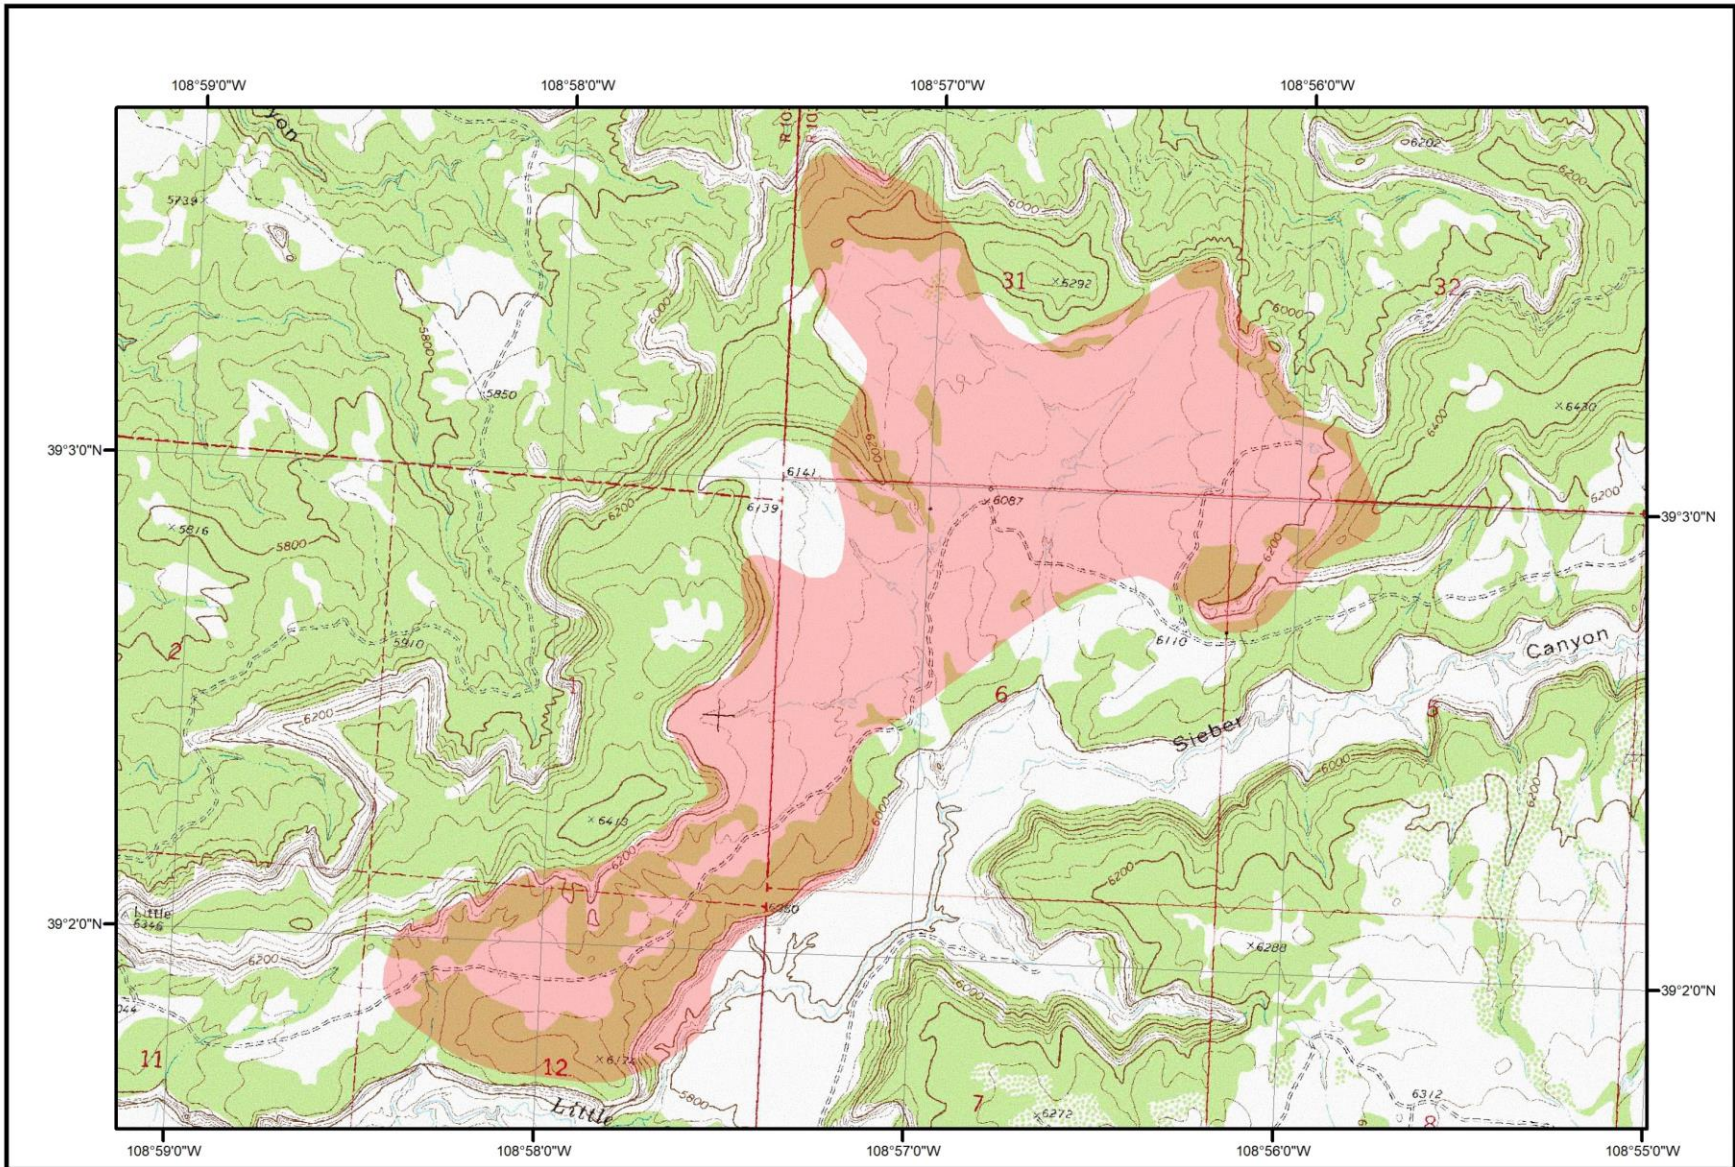

# Sieber Fire on 8/18/2020

### Legend

 Sieber Fire

The fire boundary as of 8/18/2020 is 1,094 acres as reported by the National Interagency Fire Center (<https://maps.nwcg.gov/>)

Document Name: Sieber\_08\_19\_2020\_DRG  
Date: 8/20/2020  
Map produced by M. Tuffly, ERIA Consultants, LLC  
<http://www.eriaconsultants.com>