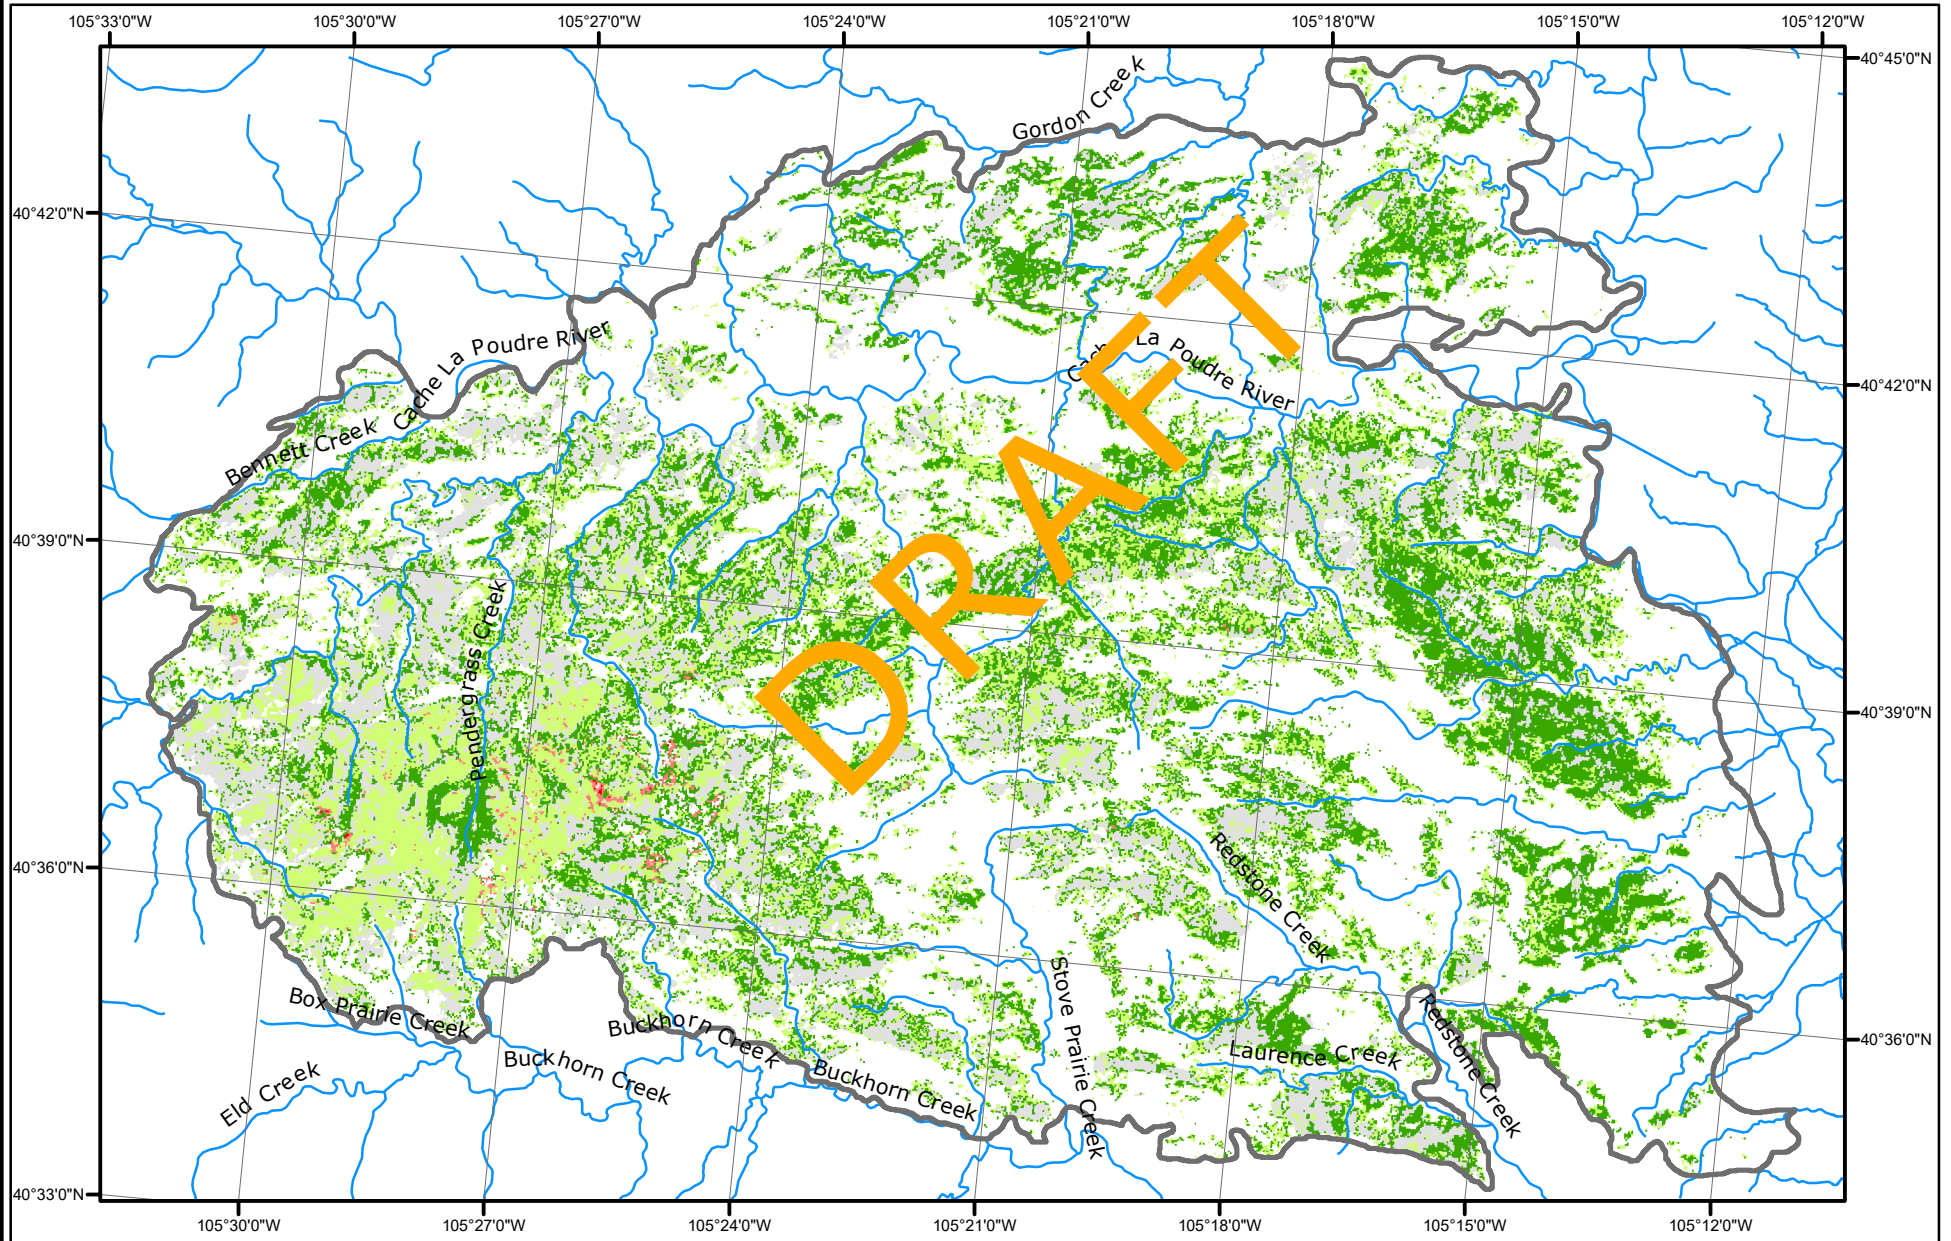

# High Park Fire Recovery (2013 - 2015)

## Legend

-  Increase of one level
-  Increase of two levels
-  Unchanged
-  Decrease of one level
-  Decrease of two levels

Document Name: recovery1  
Date: 11/6/2015  
Map produced by M. Tuffly, ERIA Consultants, LLC  
<http://www.eriaconsultants.com>